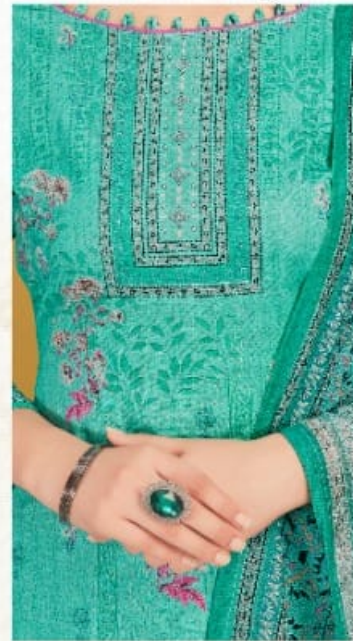

4010

When you don't dress like everyone else, you don't have to think like everyone else.