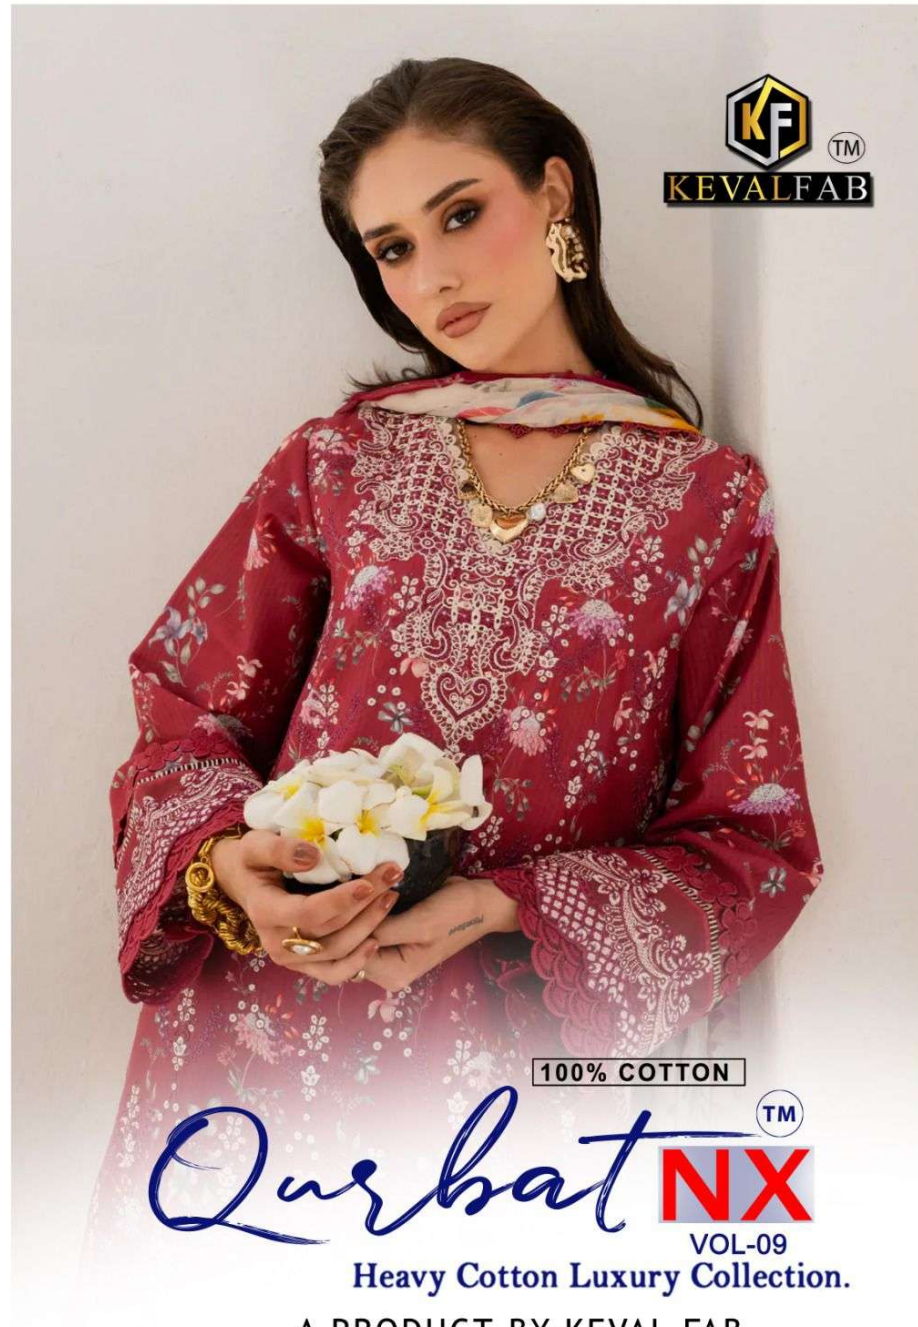

D.NO-9002

100% COTTON

Qurbat **NX** <sup>TM</sup>

VOL-09

Heavy Cotton Luxury Collection.

A PRODUCT BY-KEVAL FAB

D.NO-9003

D.NO-9004