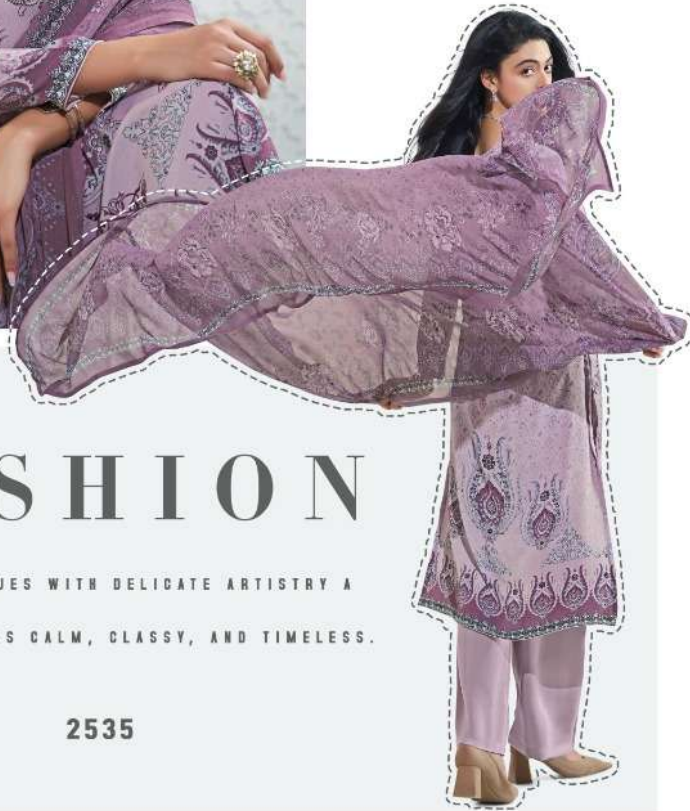

VISHWAM

Cafe Latte
VOL-24

VISHVAM

DEEP HUES WITH SOFT PINK
ACCENTS A LOOK THAT
FEELS BOLD, FEMININE,
AND GRACEFUL.

2533

LIGHT SILHOUETTES WITH
DELICATE DETAILING
STYLE THAT FEELS AS
EASY AS IT LOOKS.

2534

VISHVAM

VISHVAM

FASHION

SOFT PURPLE HUES WITH DELICATE ARTISTRY A
LOOK THAT FEELS CALM, CLASSY, AND TIMELESS.

2535

VISHWAM

A TIMELESS STATEMENT OF GRACE AND BEAUTY.

2536

VISHWAM