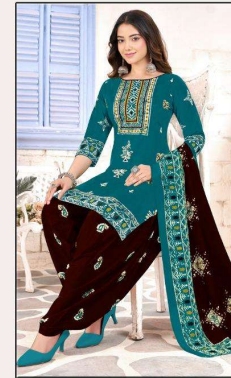

8009

Super Batik  
Premium Collection  
Vol-8

:: Product By ::

Mishri  
Creation

100% Cotton Dress Materials  
Jetpur. (Gujarat)

8010

\* Complimentary Copy, Not For Sale