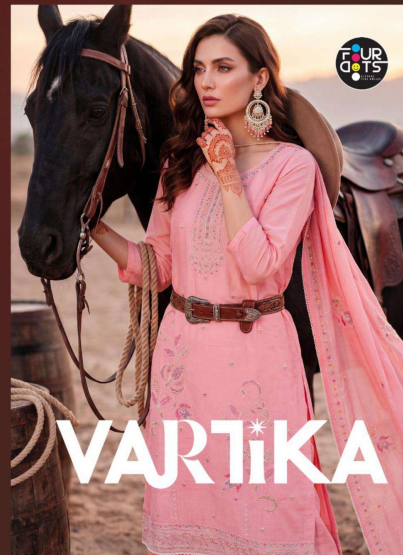

F-11011

F-11012

F-11013

F-11014

[TOP]
PURE MAL CHANDERI COTTON WITH HEAVY WORK AND HANDWORK
[BOTTOM]
PURE REYON
[DUPATTA]
PURE MAL COTTON CHANDERI WITH HEAVY WORK

VARTIKA