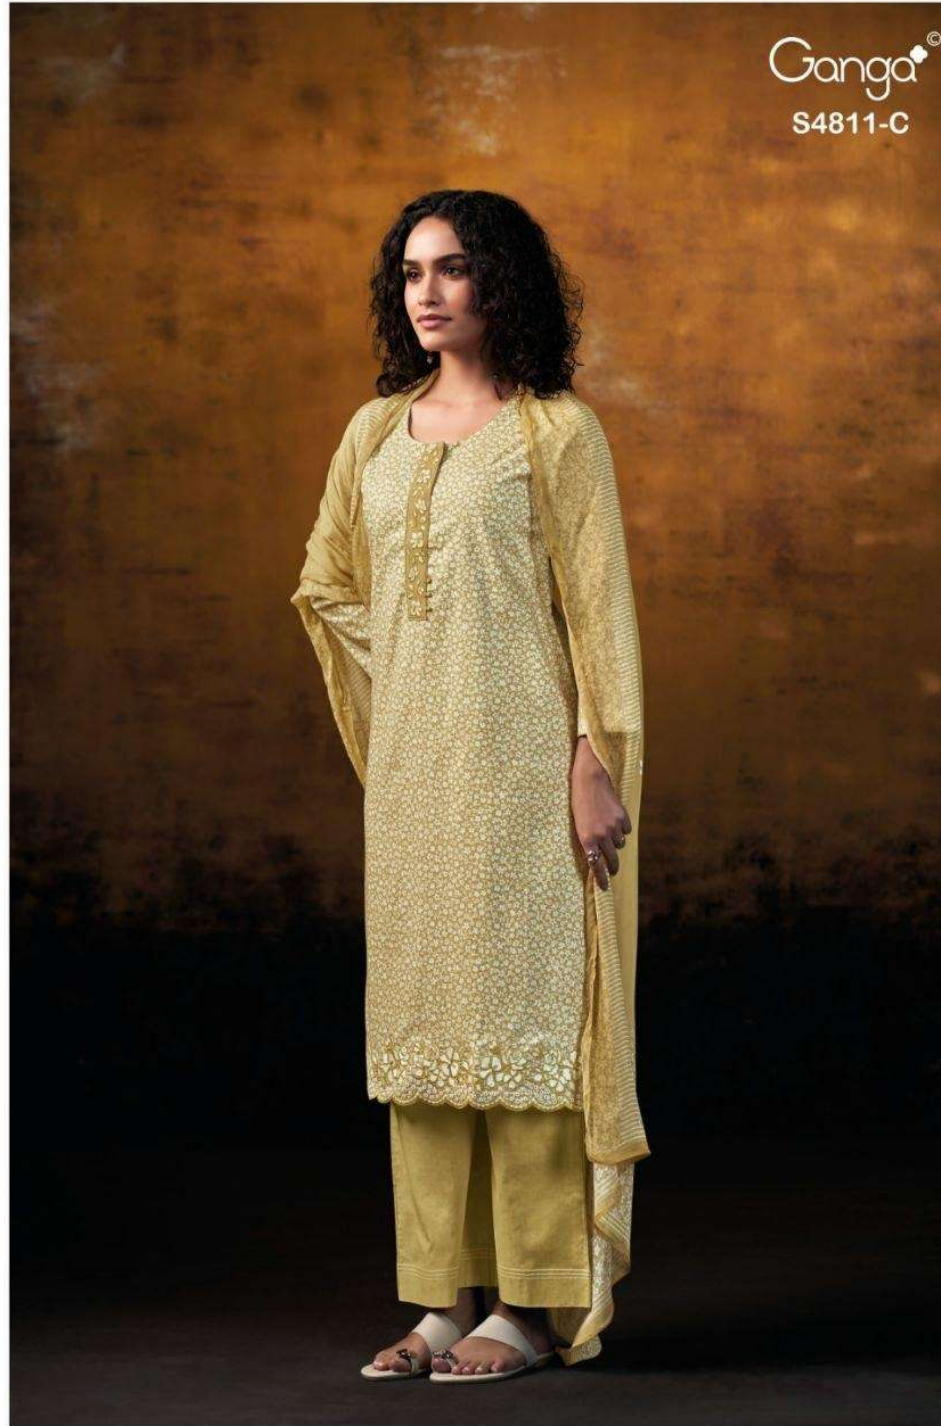

Ganga[®]
S4811-A

Ganga[®]

S4811-D

Ganga[®]
S4811-C

Ganga[®]

S4811-B

Ganga[®]
S4811-A

S4811-A

~TOP~

PREMIUM COTTON PRINTED WITH EMBROIDERY,
CUT WORK, EMBROIDERY LACE ON NECK.

~BOTTOM~

PREMIUM COTTON SOLID COLOR

~DUPATTA~

PREMIUM PURE CHIFFON PRINTED.

WHOLESALE PRICE
1640/- EACH+GST(EXTRA)

HSN CODE- 520851