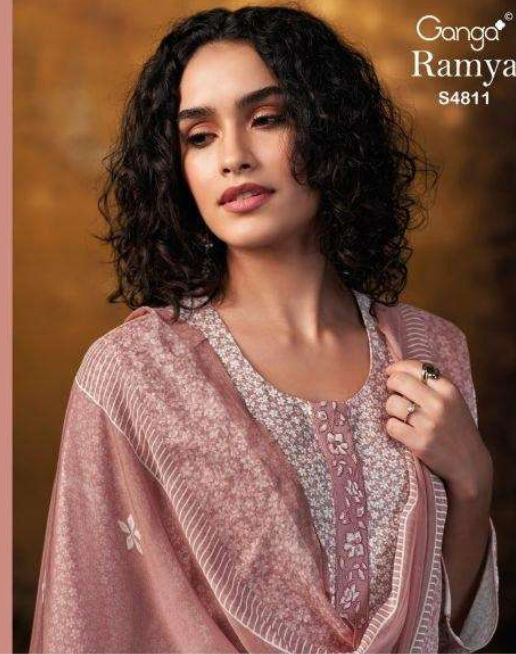

Ganga®

Ramya
S4811

Ganga®
Ramya
S4811

DESCRIPTION

~TOP~

PREMIUM COTTON PRINTED WITH EMBROIDERY,
CUT WORK, EMBROIDERY LACE ON NECK.

~BOTTOM~

PREMIUM COTTON SOLID COLOR

~DUPATTA~

PREMIUM PURE CHIFFON PRINTED.

WHOLESALE PRICE
1640/- EACH+GST(EXTRA)

HSN CODE- 520851

MOQ : 64 PCS

TOTAL SUITS-04