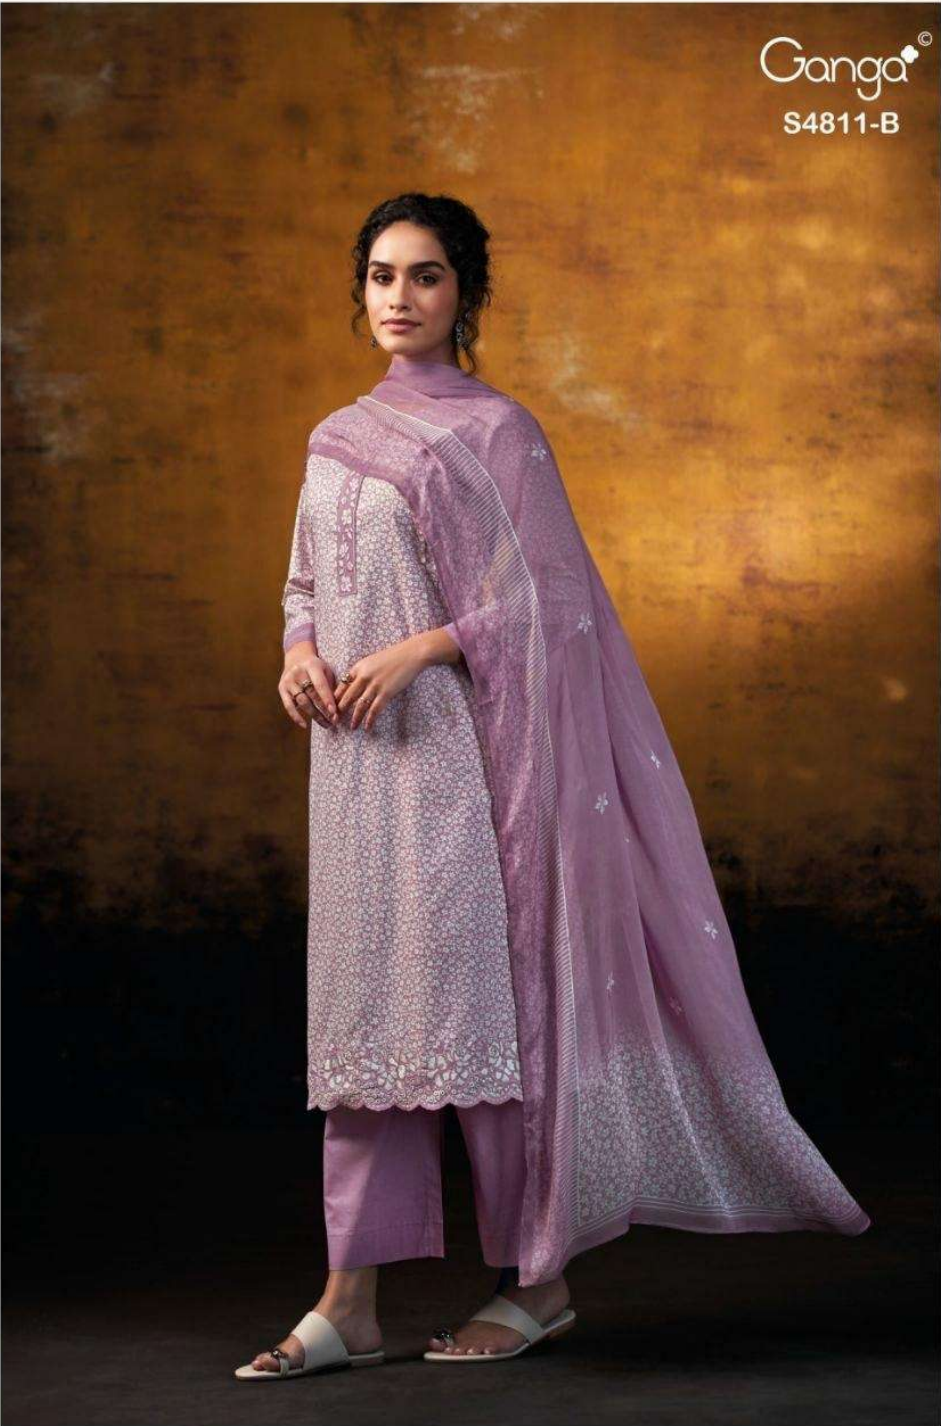

Ganga[®]
S4811-A

Ganga[®]

S4811-D

Ganga[®]
S4811-C

Ganga[®]

S4811-B

Ganga[®]
S4811-A

S4811-A

~TOP~

PREMIUM COTTON PRINTED WITH EMBROIDERY,
CUT WORK, EMBROIDERY LACE ON NECK.

~BOTTOM~

PREMIUM COTTON SOLID COLOR

~DUPATTA~

PREMIUM PURE CHIFFON PRINTED.

WHOLESALE PRICE
1640/- EACH+GST(EXTRA)

HSN CODE- 520851