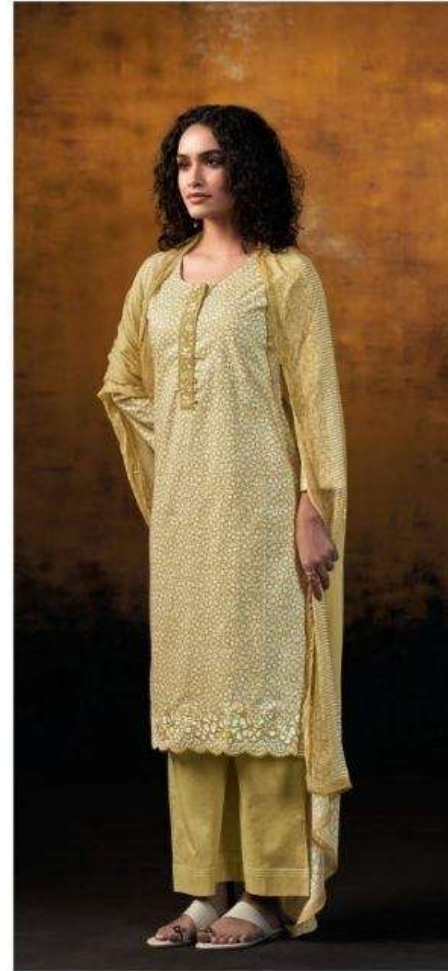

S4811-C

Ganga®
Ramya
S4811- A/B/C/D