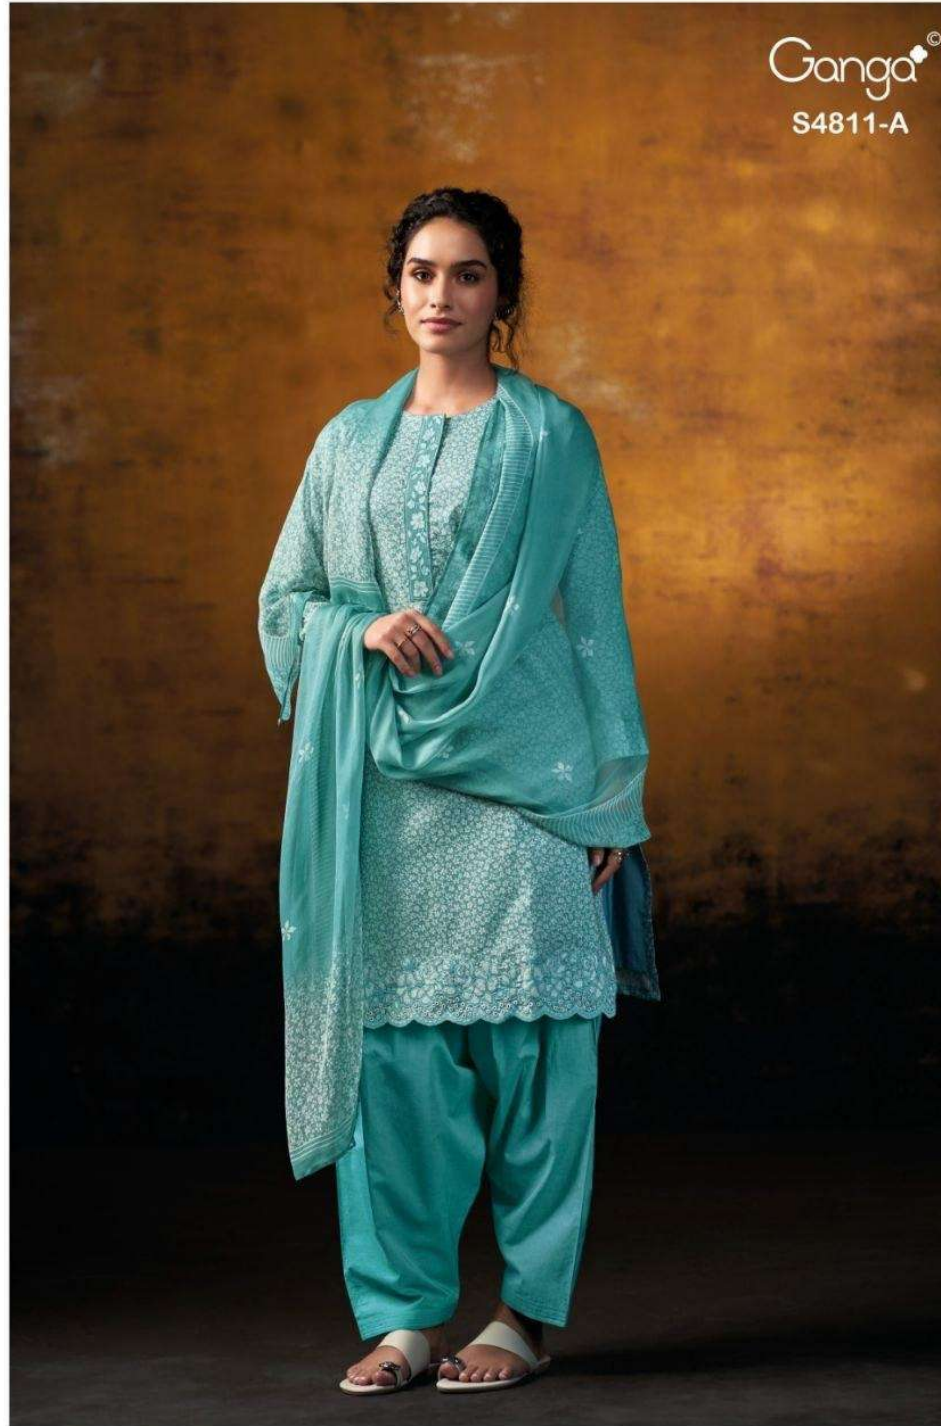

Ganga®
S4811-A