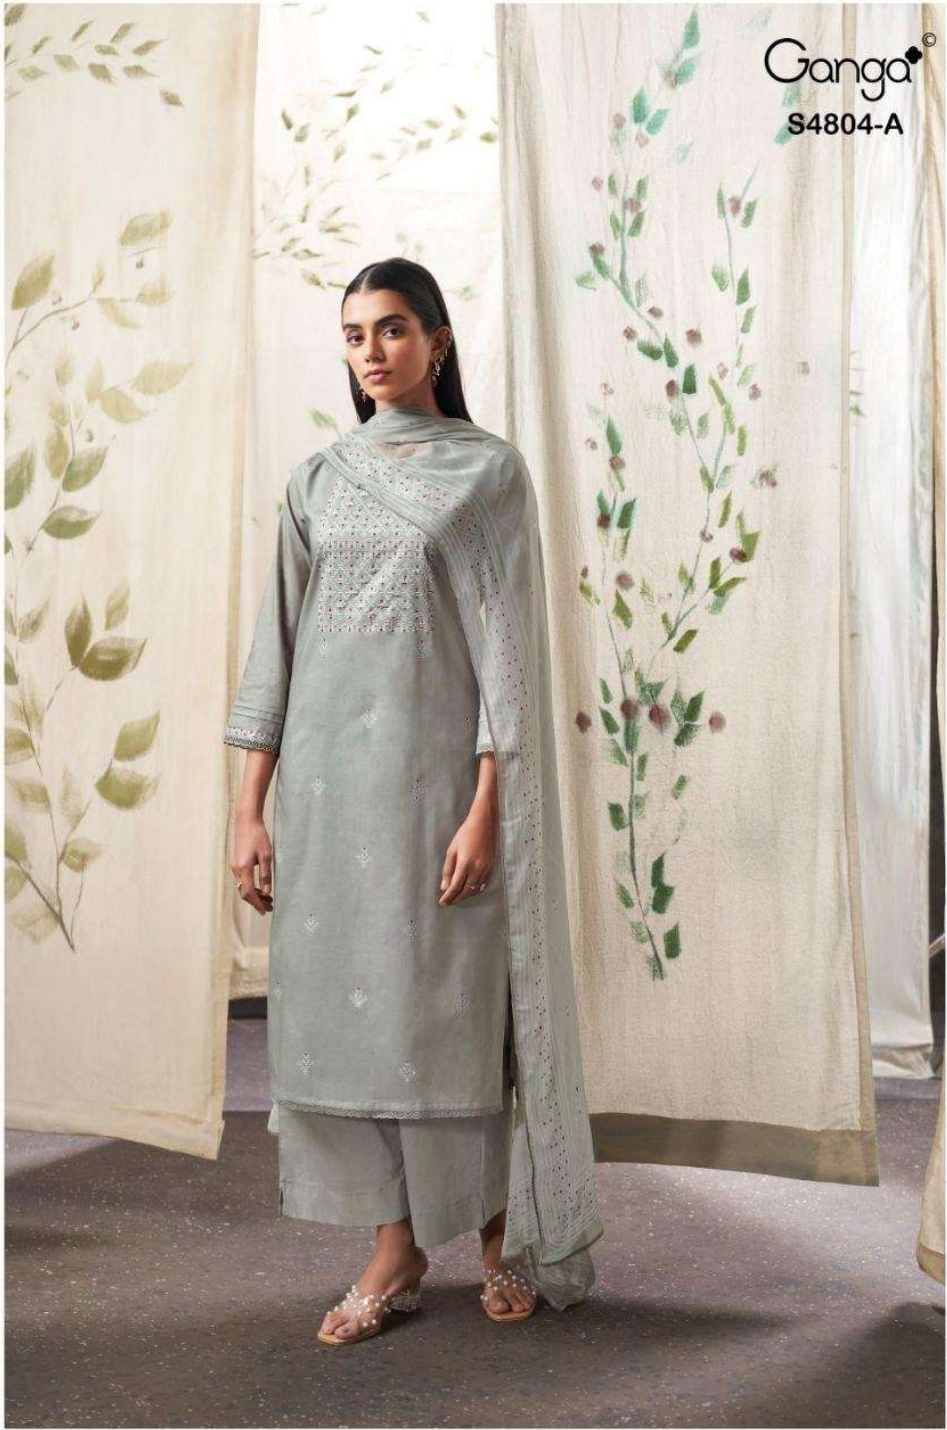

Ganga<sup>®</sup>  
**Drisanae**  
S4804

Ganga<sup>®</sup>

S4804-A

Ganga<sup>®</sup>  
S4804-C

Ganga<sup>®</sup>

S4804-D

S4804-A

S4804-B

PREMIUM COTTON PRINTED WITH HAND EMBROIDERY,  
EMBROIDERY LACE ON DAMAN AND SLEEVES.

~BOTTOM~

PREMIUM COTTON SOLID COLOR

~DUPATTA~

PREMIUM PURE CHIFFON PRINTED WITH CROCHET  
LACE BORDER.

WHOLESALE PRICE  
**1640/- EACH+GST(EXTRA)**