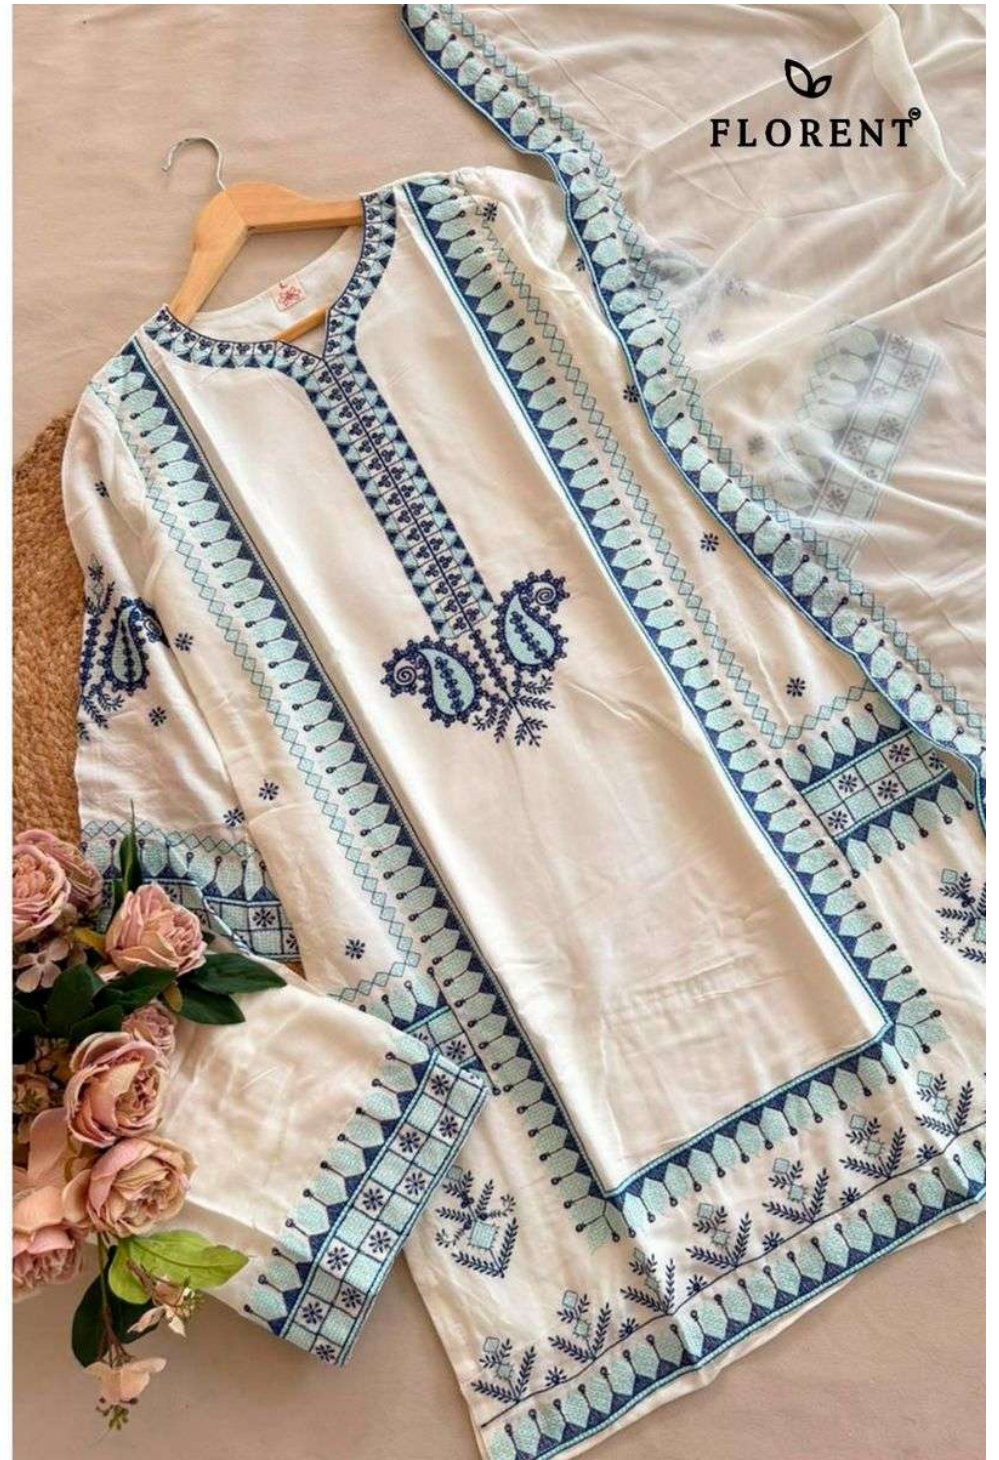

D.NO.1091-B

TOP-: HEAVY REYON AND HEAVY EMBROIDERY
DUPTA-: KOTA CHEX WITH HEAVY EMBROIDERY
BOTTOM-: HEAVY REYON AND EMBROIDERY

D.NO.1091-A

**TOP:- HEAVY REYON AND HEAVY EMBROIDERY
DUPTA:- KOTA CHEX WITH HEAVY EMBROIDERY
BOTTOM:- HEAVY REYON AND EMBROIDERY**

D.NO.1091-B

TOP-: HEAVY REYON AND HEAVY EMBROIDERY
DUPTA-: KOTA CHEX WITH HEAVY EMBROIDERY
BOTTOM-: HEAVY REYON AND EMBROIDERY

FLORENT[®]

TOP-: HEAVY REYON AND HEAVY EMBROIDERY
DUPTA-: KOTA CHEX WITH HEAVY EMBROIDERY
BOTTOM-: HEAVY REYON AND EMBROIDERY