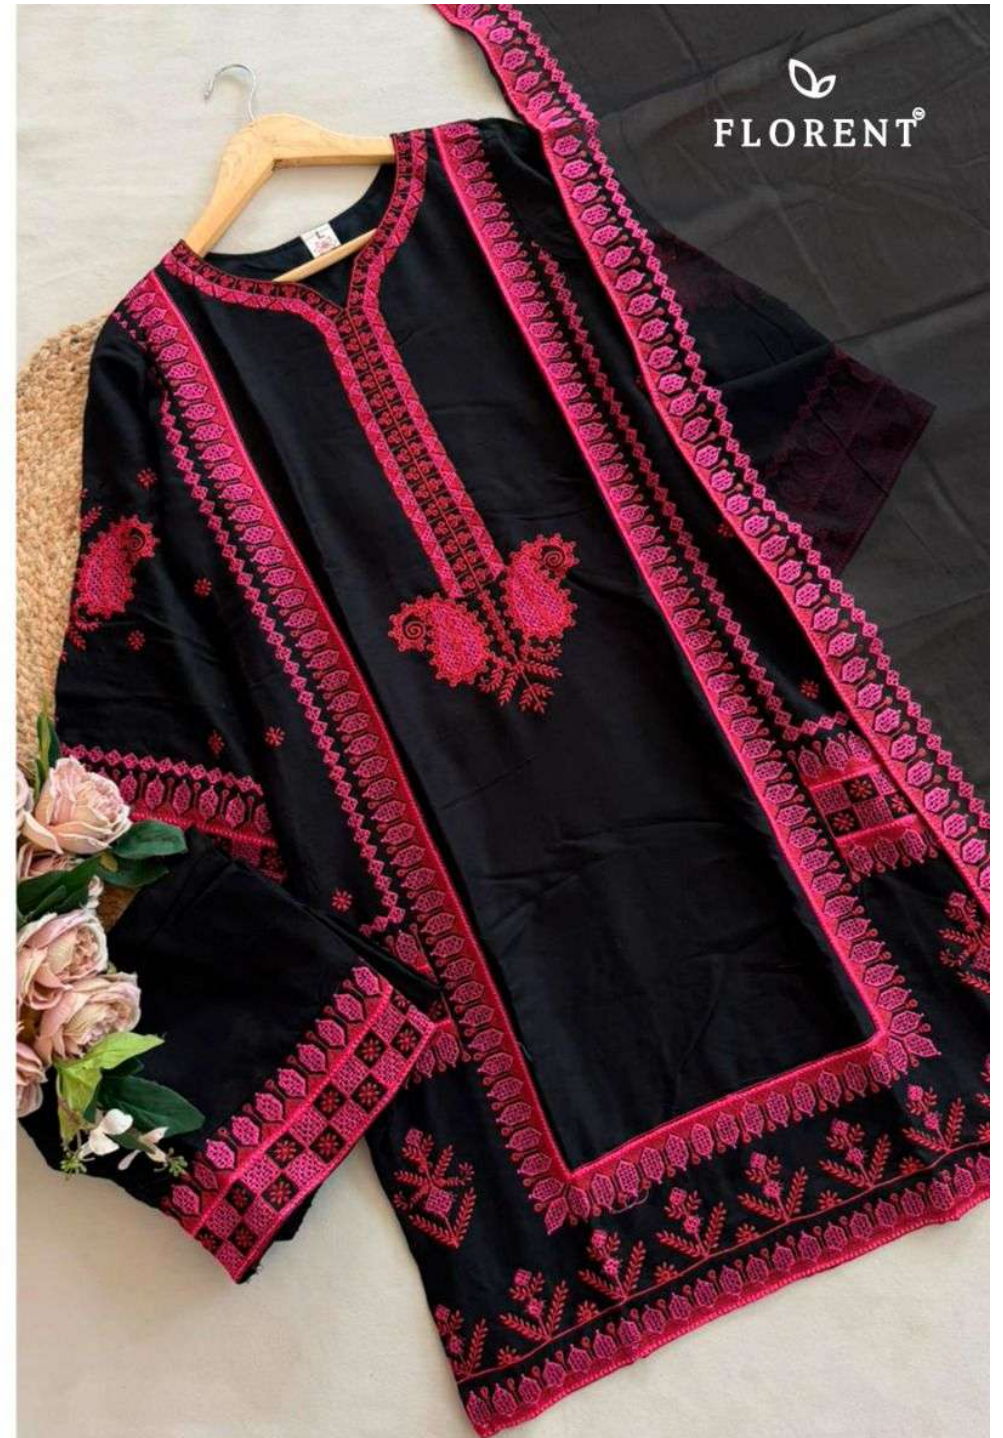

D.NO.1091-B

TOP-: HEAVY REYON AND HEAVY EMBROIDERY
DUPTA-: KOTA CHEX WITH HEAVY EMBROIDERY
BOTTOM-: HEAVY REYON AND EMBROIDERY

D.NO.1091-A

**TOP:- HEAVY REYON AND HEAVY EMBROIDERY
DUPTA:- KOTA CHEX WITH HEAVY EMBROIDERY
BOTTOM:- HEAVY REYON AND EMBROIDERY**

D.NO.1091-B

TOP-: HEAVY REYON AND HEAVY EMBROIDERY
DUPTA-: KOTA CHEX WITH HEAVY EMBROIDERY
BOTTOM-: HEAVY REYON AND EMBROIDERY

FLORENT[®]

TOP-: HEAVY REYON AND HEAVY EMBROIDERY
DUPTA-: KOTA CHEX WITH HEAVY EMBROIDERY
BOTTOM-: HEAVY REYON AND EMBROIDERY