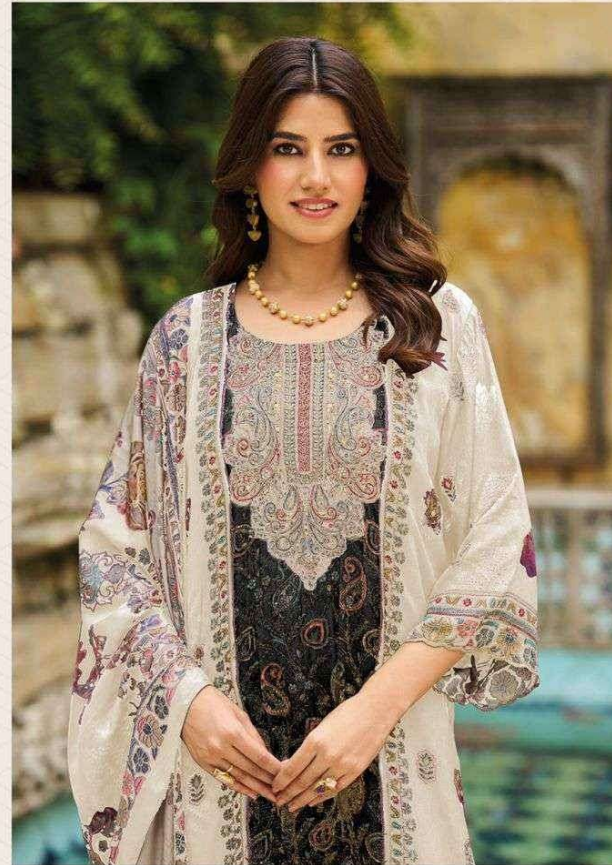

KT-281 C

TOP - Pure viscous Maslin digital print with aari and hand work

DUPATTA - Pure viscose Maslin digital print

BOTTOM - Pure viscose rayon

KT-281 C

TOP - Pure viscous Maslin digital print with aari and hand work

DUPATTA - Pure viscose Maslin digital print

BOTTOM - Pure viscose rayon

READY
STOCK