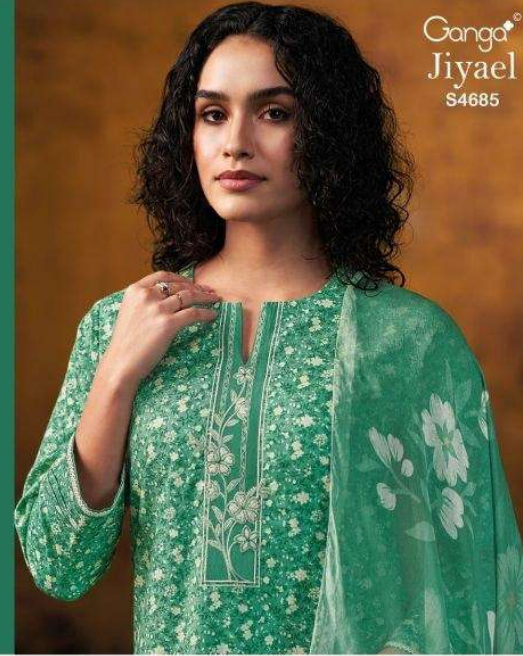

S4685-C

S4685-D

Ganga®  
Jiyael  
S4685- A/B/C/D

Ganga®

Jiyael  
S4685

Ganga®  
Jiyael  
S4685

DESCRIPTION

~TOP~

PREMIUM COTTON PRINTED WITH EMBROIDERY,  
CROCHET LACE ON DAMAN & SLEEVES.

~BOTTOM~

PREMIUM COTTON SOLID COLOR.

~DUPATTA~

PREMIUM PURE CHIFFON PRINTED.

**WHOLESALE PRICE**  
**1270/- EACH + GST(EXTRA)**

HSN CODE- 520851