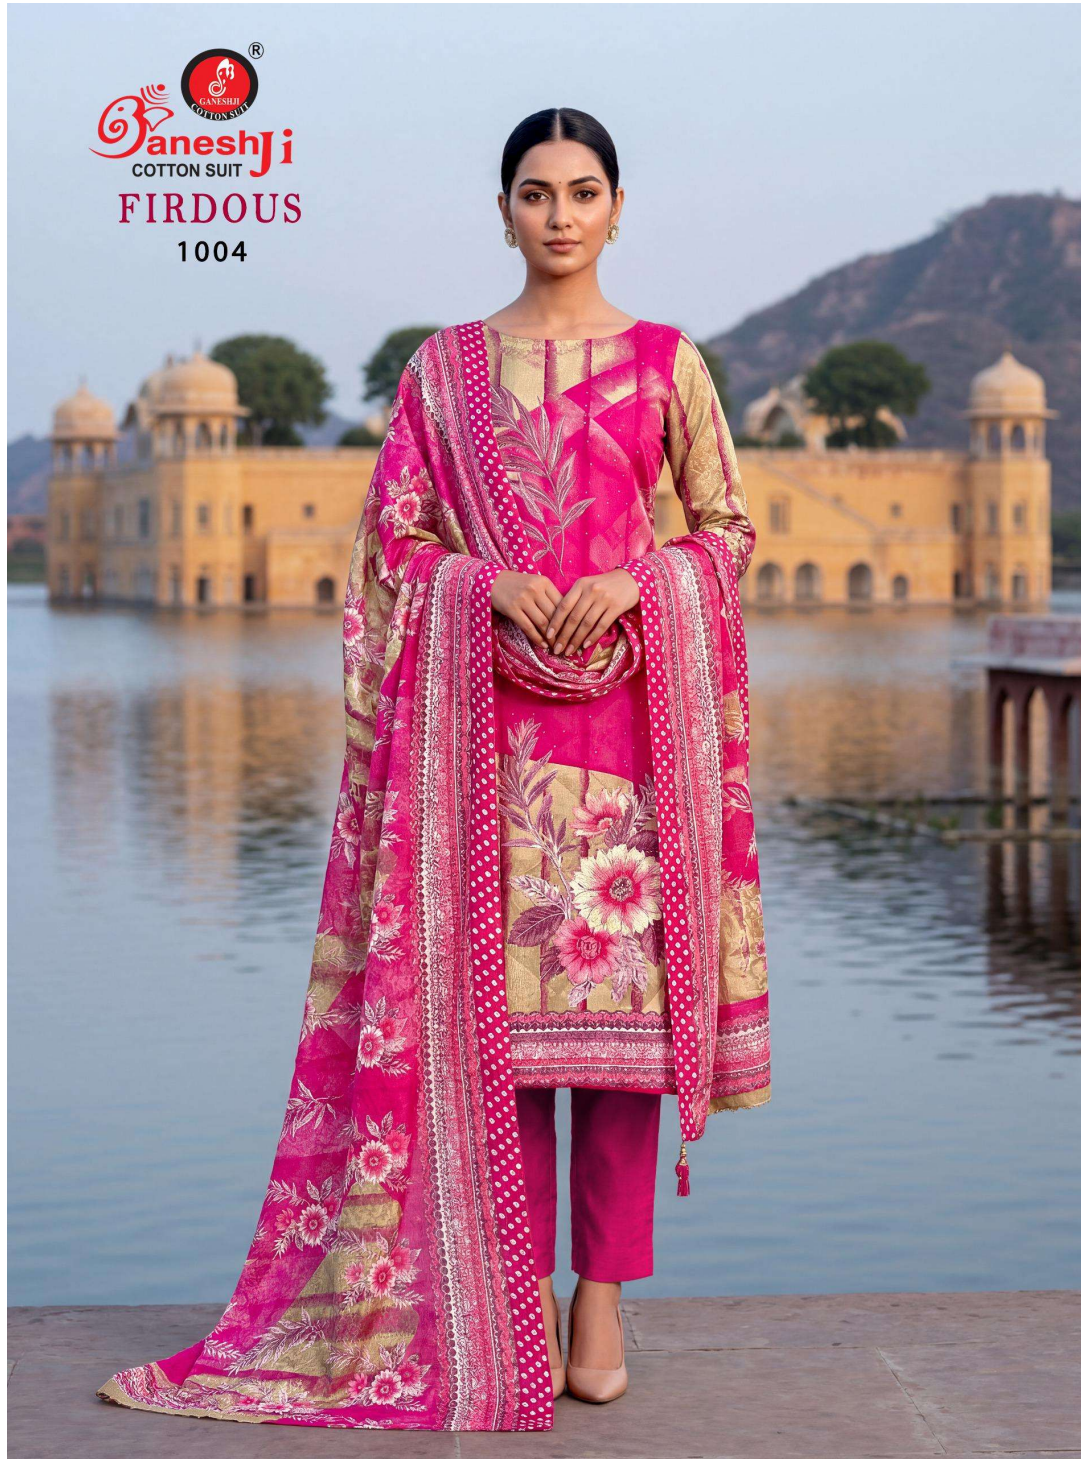

COTTON SUIT

FIRDAUS

EXCLUSIVE DIAMOND COLLECTION VOL. 1

Ganeshji
COTTON SUIT
FIRDOUS
1002

Baneshji
COTTON SUIT
FIRDOUS
1003

Ganeshji
COTTON SUIT
FIRDOUS
1004

Baneshji
COTTON SUIT
FIRDOUS
1005

Baneshji
COTTON SUIT
FIRDOUS
1006

Baneshji
COTTON SUIT
FIRDOUS
1007

Baneshji
COTTON SUIT
FIRDOUS
1008

1001

1002

1003

1004

1005

1006

1007

1008

FIRDAUS

EXCLUSIVE DIAMOND COLLECTION VOL. 1

:TOP: SOFT COTTON 2.40 MTS

:BOTTOM: SOFT COTTON 2.20 MTS

:DUPATTA: COTTON 2.00 MTS

Baneshji
COTTON SUIT
FIRDOUS
1001