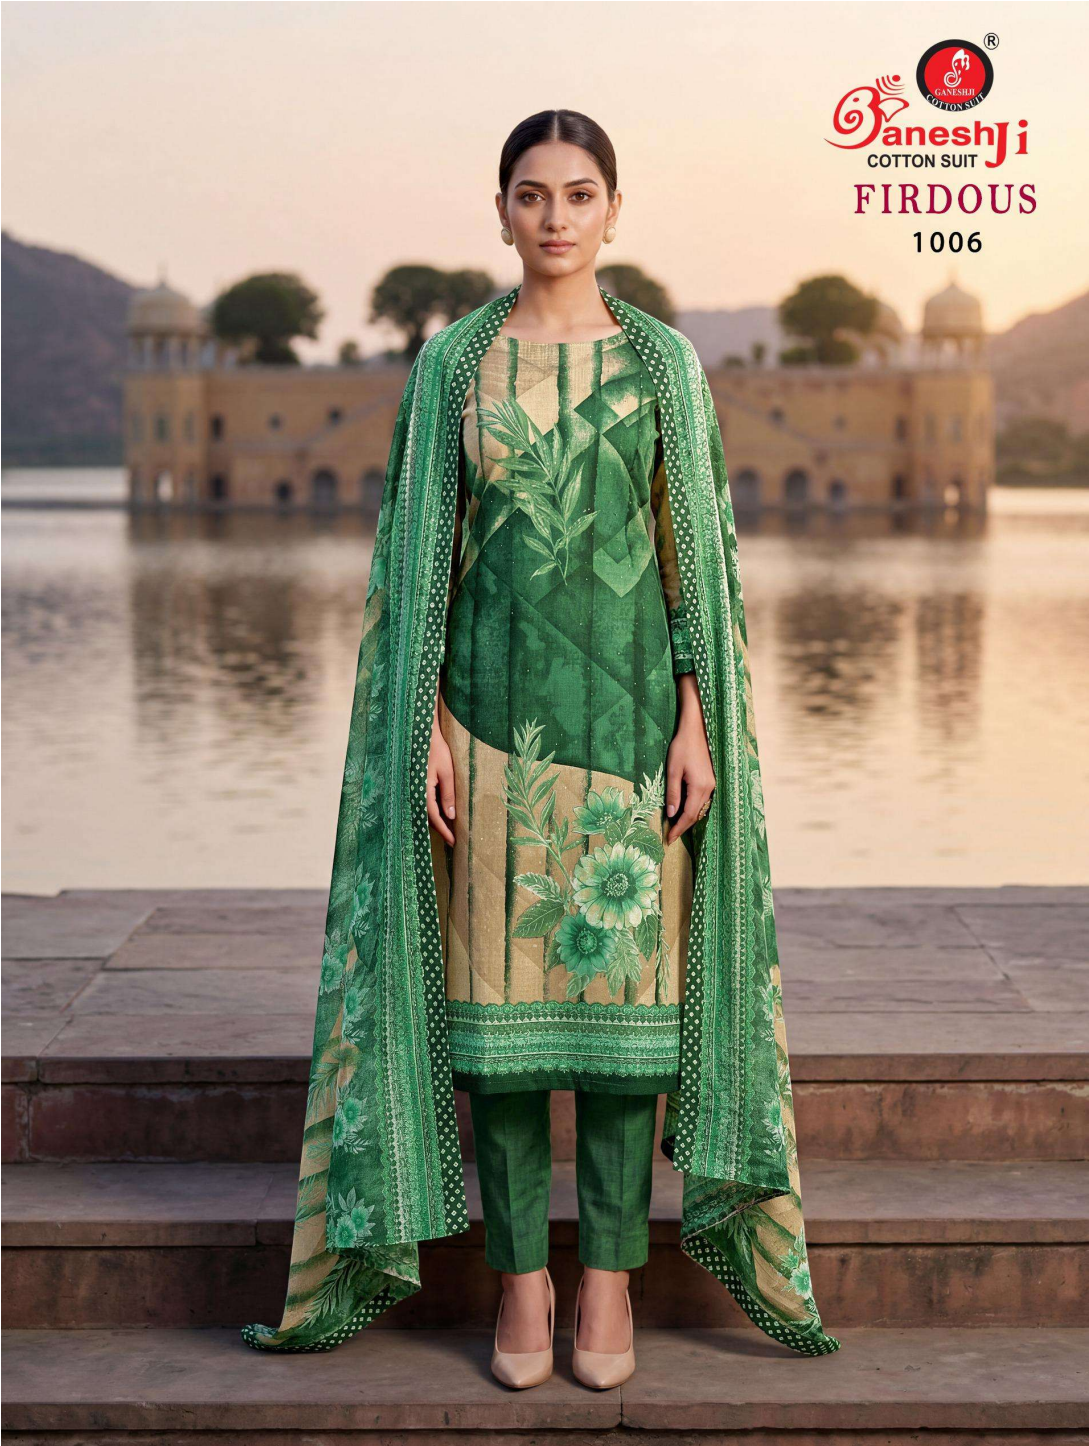

COTTON SUIT

FIRDAUS

EXCLUSIVE DIAMOND COLLECTION VOL. 1

Ganeshji
COTTON SUIT
FIRDOUS
1002

Baneshji
COTTON SUIT
FIRDOUS
1003

Ganeshji
COTTON SUIT
FIRDOUS
1004

Baneshji
COTTON SUIT
FIRDOUS
1005

Baneshji
COTTON SUIT
FIRDOUS
1006

Baneshji
COTTON SUIT
FIRDOUS
1007

Baneshji
COTTON SUIT
FIRDOUS
1008

1001

1002

1003

1004

1005

1006

1007

1008

FIRDAUS

EXCLUSIVE DIAMOND COLLECTION VOL. 1

:TOP: SOFT COTTON 2.40 MTS

:BOTTOM: SOFT COTTON 2.20 MTS

:DUPATTA: COTTON 2.00 MTS

Baneshji
COTTON SUIT
FIRDOUS
1001