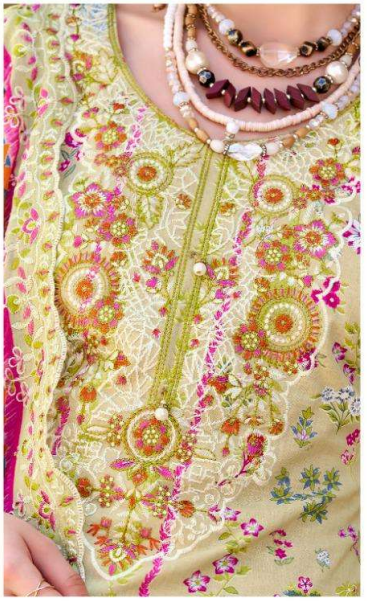

LUXURY IN MOTION

104-008 Fluid fabrics engineered for elegance every step becomes a statement.