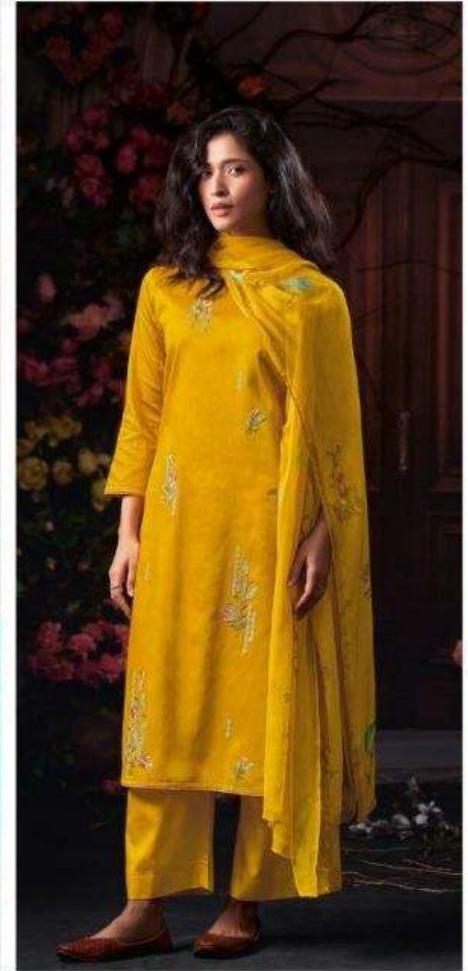

Ganga[®]
S4704-B

Ganga[®]

S4704-A

Ganga[®]
S4704-B

Ganga[®]
S4704-C

Ganga[®]
S4704-D

S4704-A

S4704-B

S4704-C

S4704-D

Ganga®
Ivenza
S4704- A/B/C/D

Ganga®

Ivenza
S4704

—DESCRIPTION—

~TOP~

PREMIUM COTTON SATIN SOLID COLOR WITH
EMBROIDERY, SOLID COLOR BORDER ON DAMAN.