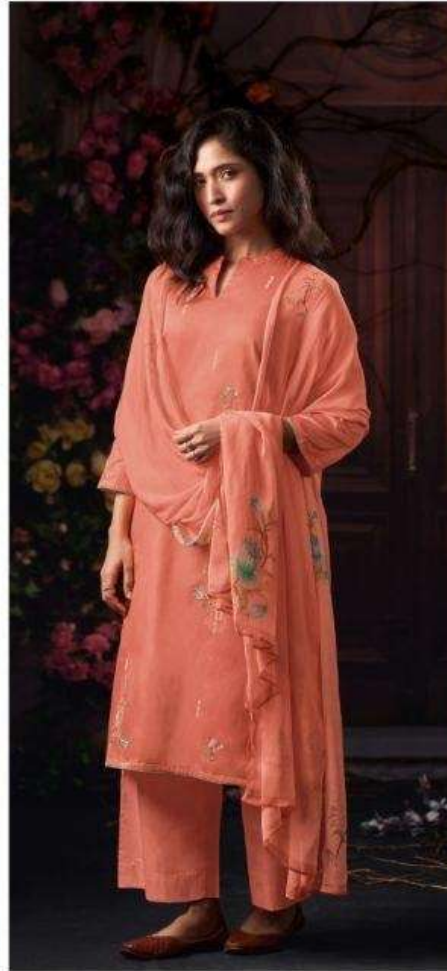

Ganga[®]
S4704-B

Ganga[®]

S4704-A

Ganga[®]
S4704-B

Ganga[®]
S4704-C

Ganga[®]
S4704-D

S4704-A

S4704-B

S4704-C

S4704-D

Ganga®
Ivenza
S4704- A/B/C/D

Ganga®

Ivenza
S4704

—DESCRIPTION—

~TOP~

PREMIUM COTTON SATIN SOLID COLOR WITH
EMBROIDERY, SOLID COLOR BORDER ON DAMAN.