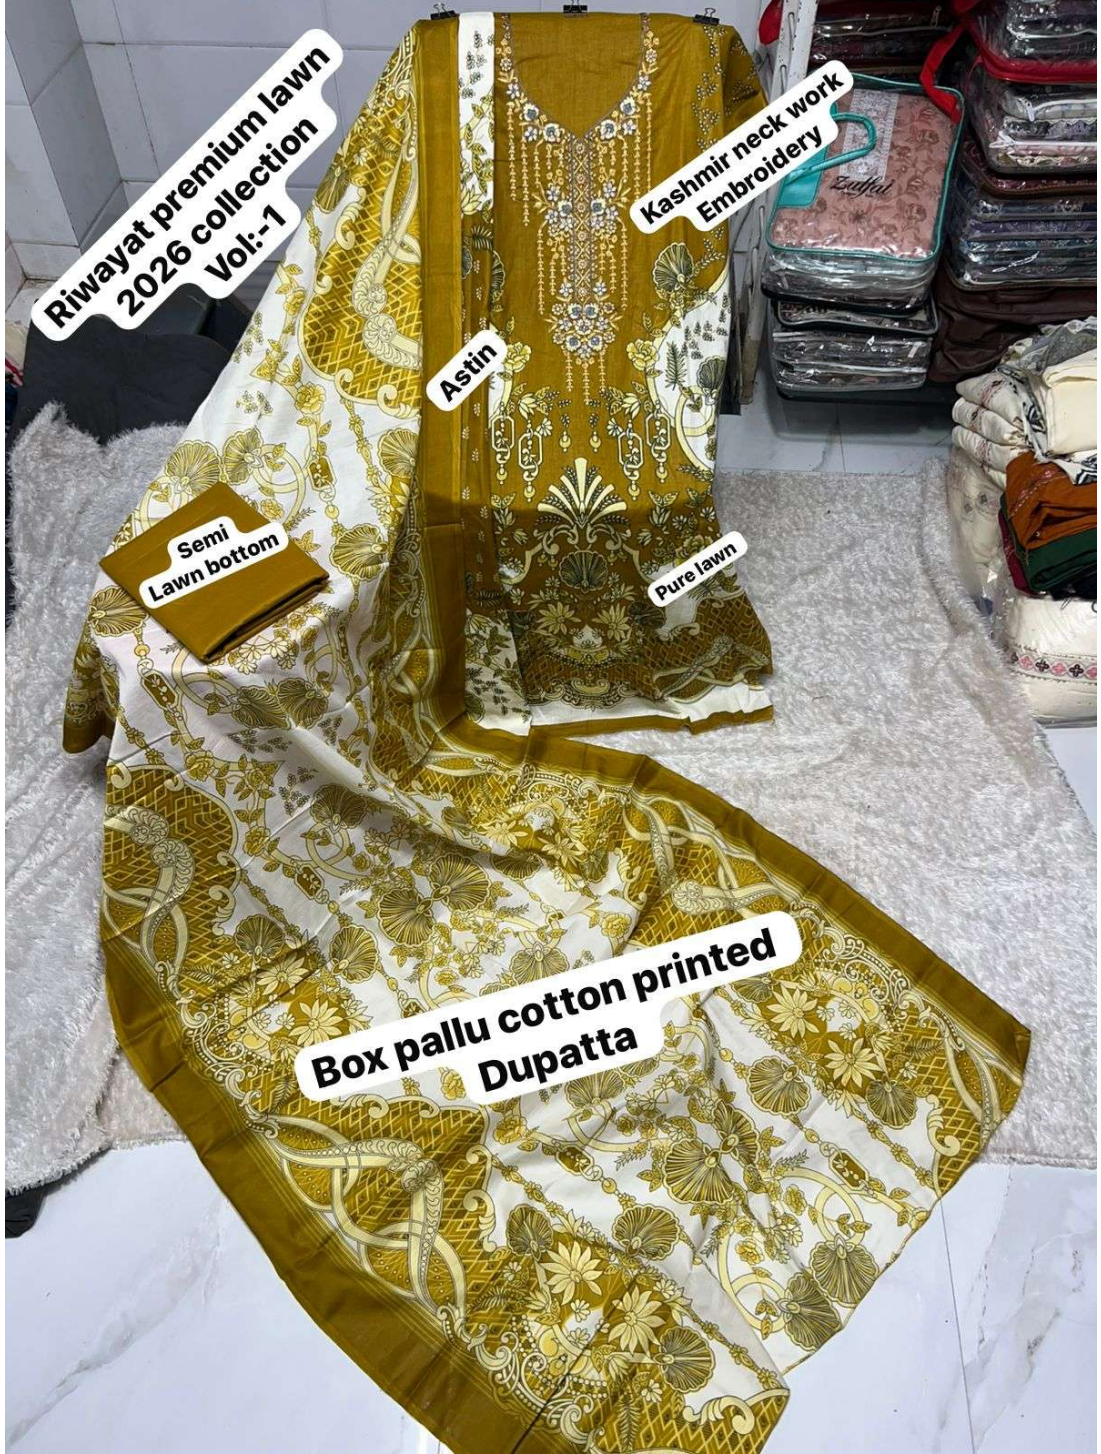

**Riwayat premium lawn
2026 collection
Vol:-1**

**Kashmir neck work
Embroidery**

Astin

**Semi
Lawn bottom**

Pure lawn

**Box pallu cotton printed
Dupatta**