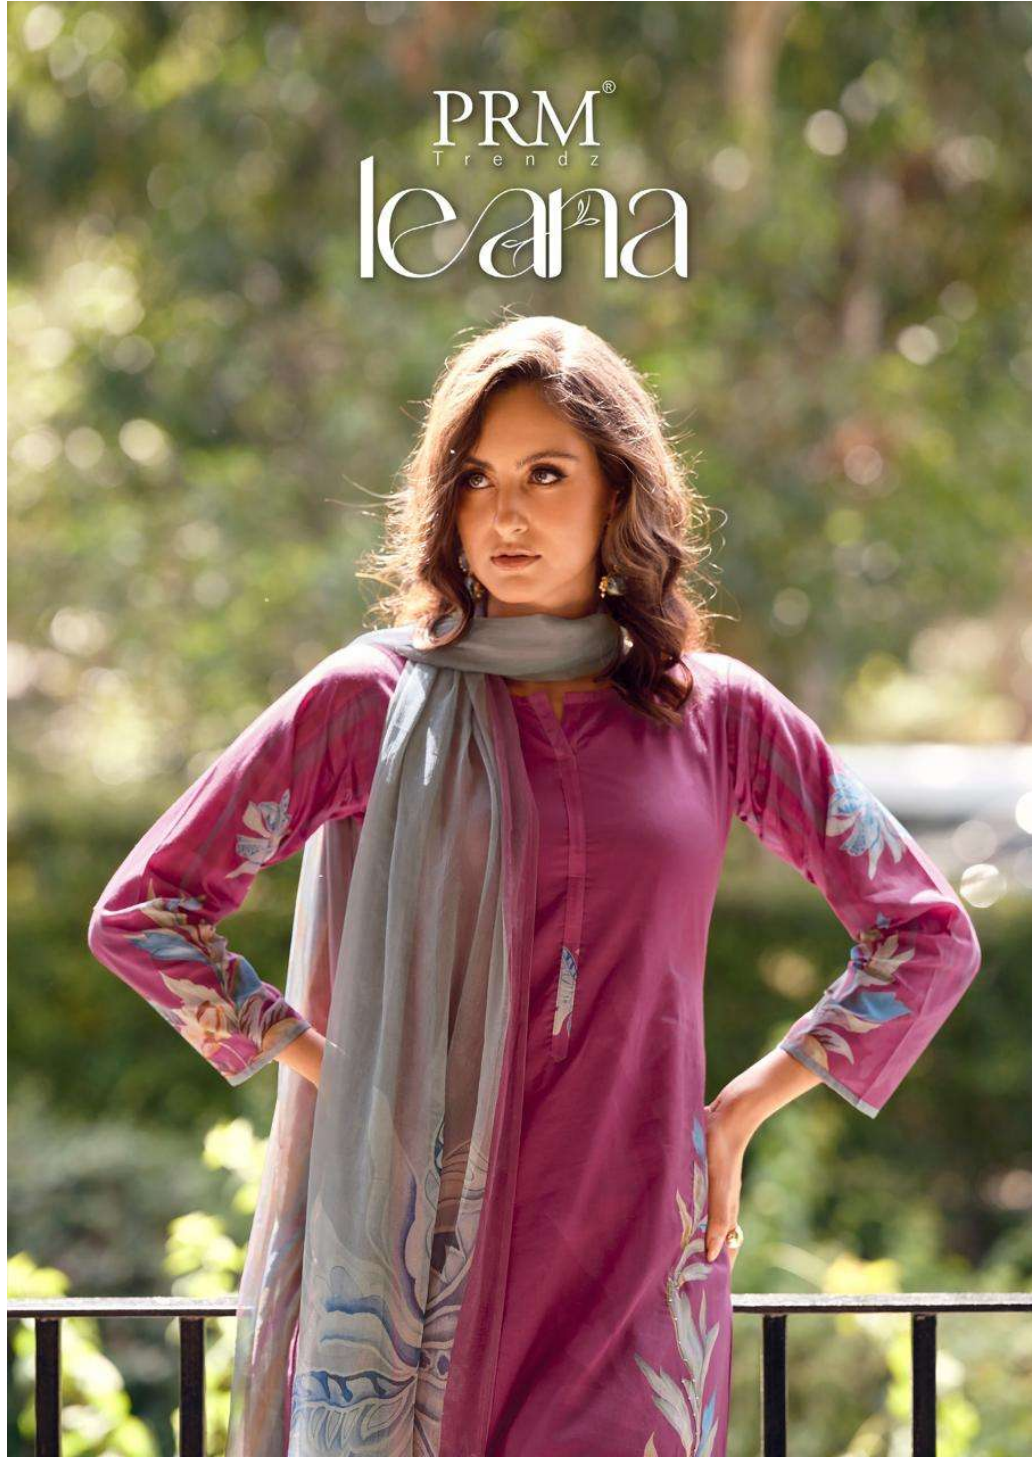

PRM<sup>®</sup>  
Trendz  
leana

BE MAGICAL

PRM<sup>®</sup>  
Trendz

12115

*BE*STUNNER

Sophisticated & confident, this pastel embroidered dress instills a little more oomph into your smart wardrobe.

PRM<sup>®</sup>  
Trendz

12117

BE: GLAMOROUS

BE: TRENDSETTER

12113

12114

12117

12118

12115