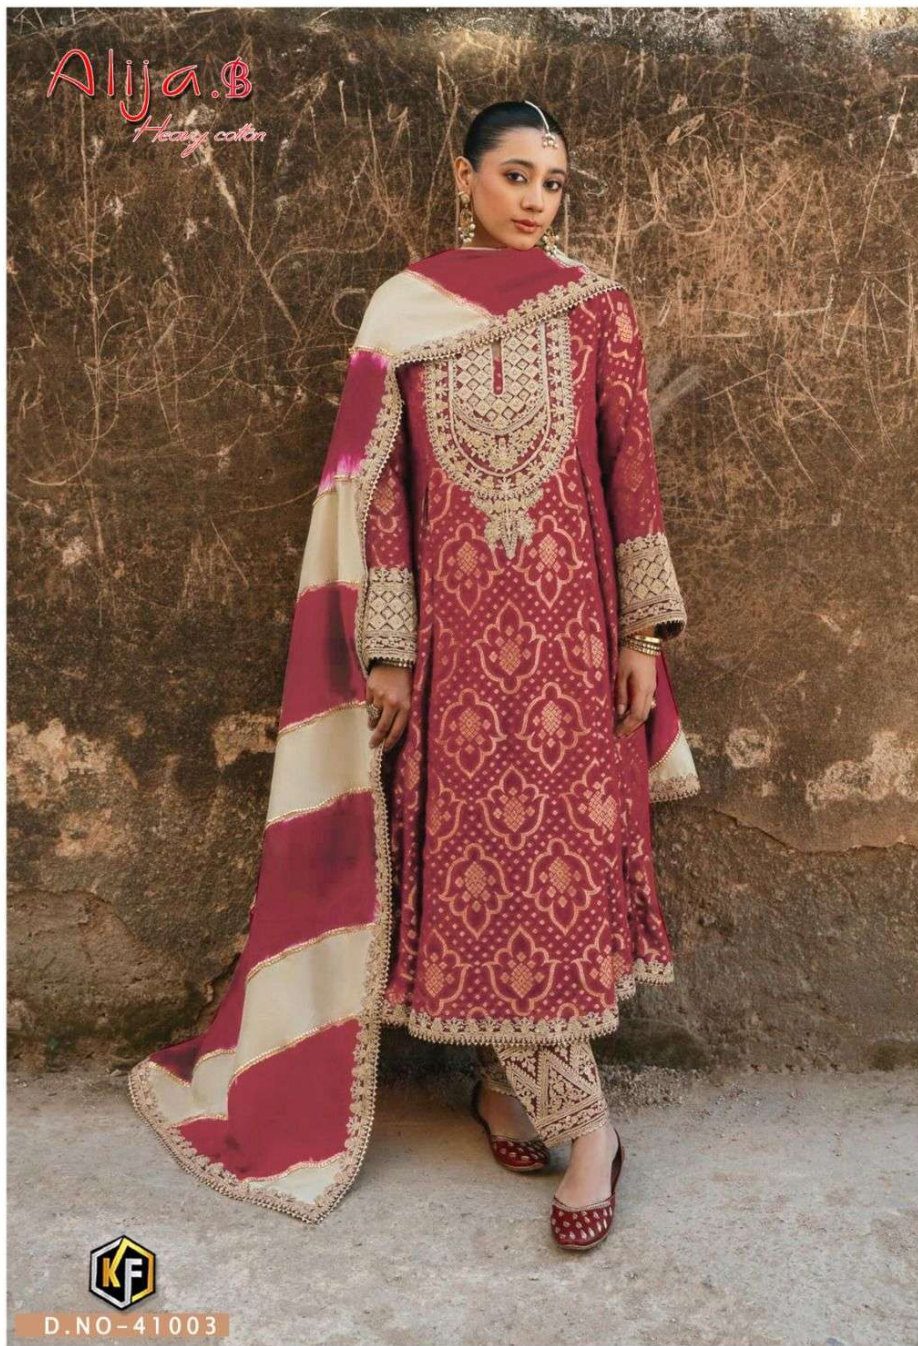

100% COTTON

Alija.B

Vol-41

Heavy Cotton Luxury Collection.

A PRODUCT BY-KEVAL FAB

Alija.B
Heavy cotton

D.NO-41004

100% COTTON

Alija.B

VOL-41

Heavy Cotton Luxury Collection.

Alia.B
Heavy cotton

D.NO-41003

100% COTTON
Alija.B
VOL-41
Heavy Cotton Luxury Collection.

Alia.B
Heavy cotton

D.NO-41005

100% COTTON

Alija.B

VOL-41

Heavy Cotton Luxury Collection.

Alija.B
Heavy cotton

D.NO-41006

100% COTTON
Alija.B
VOL-41
Heavy Cotton Luxury Collection.

Alija.B
Heavy cotton