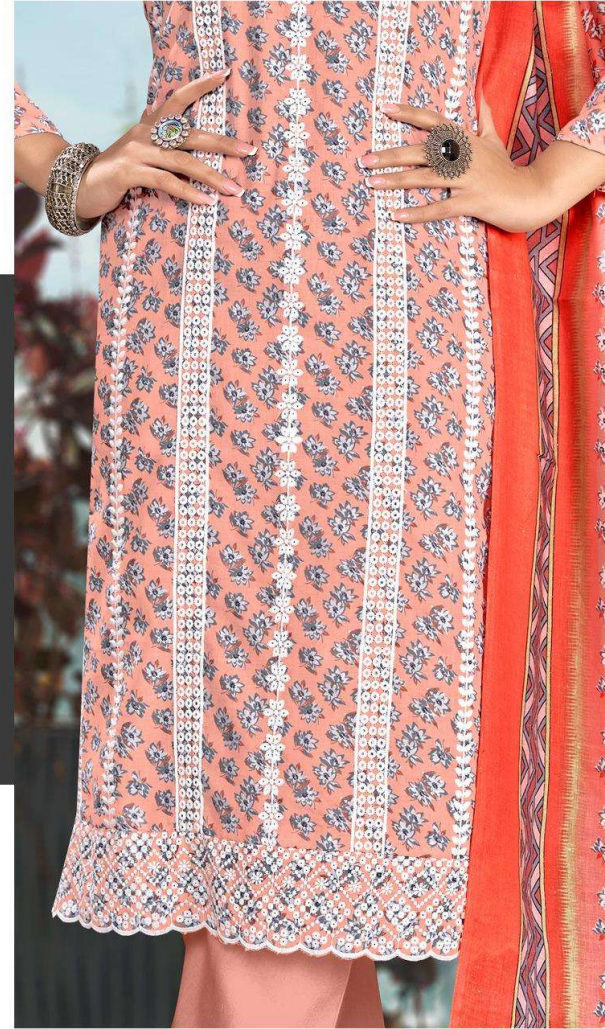

Nargish
CHIFLI WORK WITH PRINTED DUPATTA