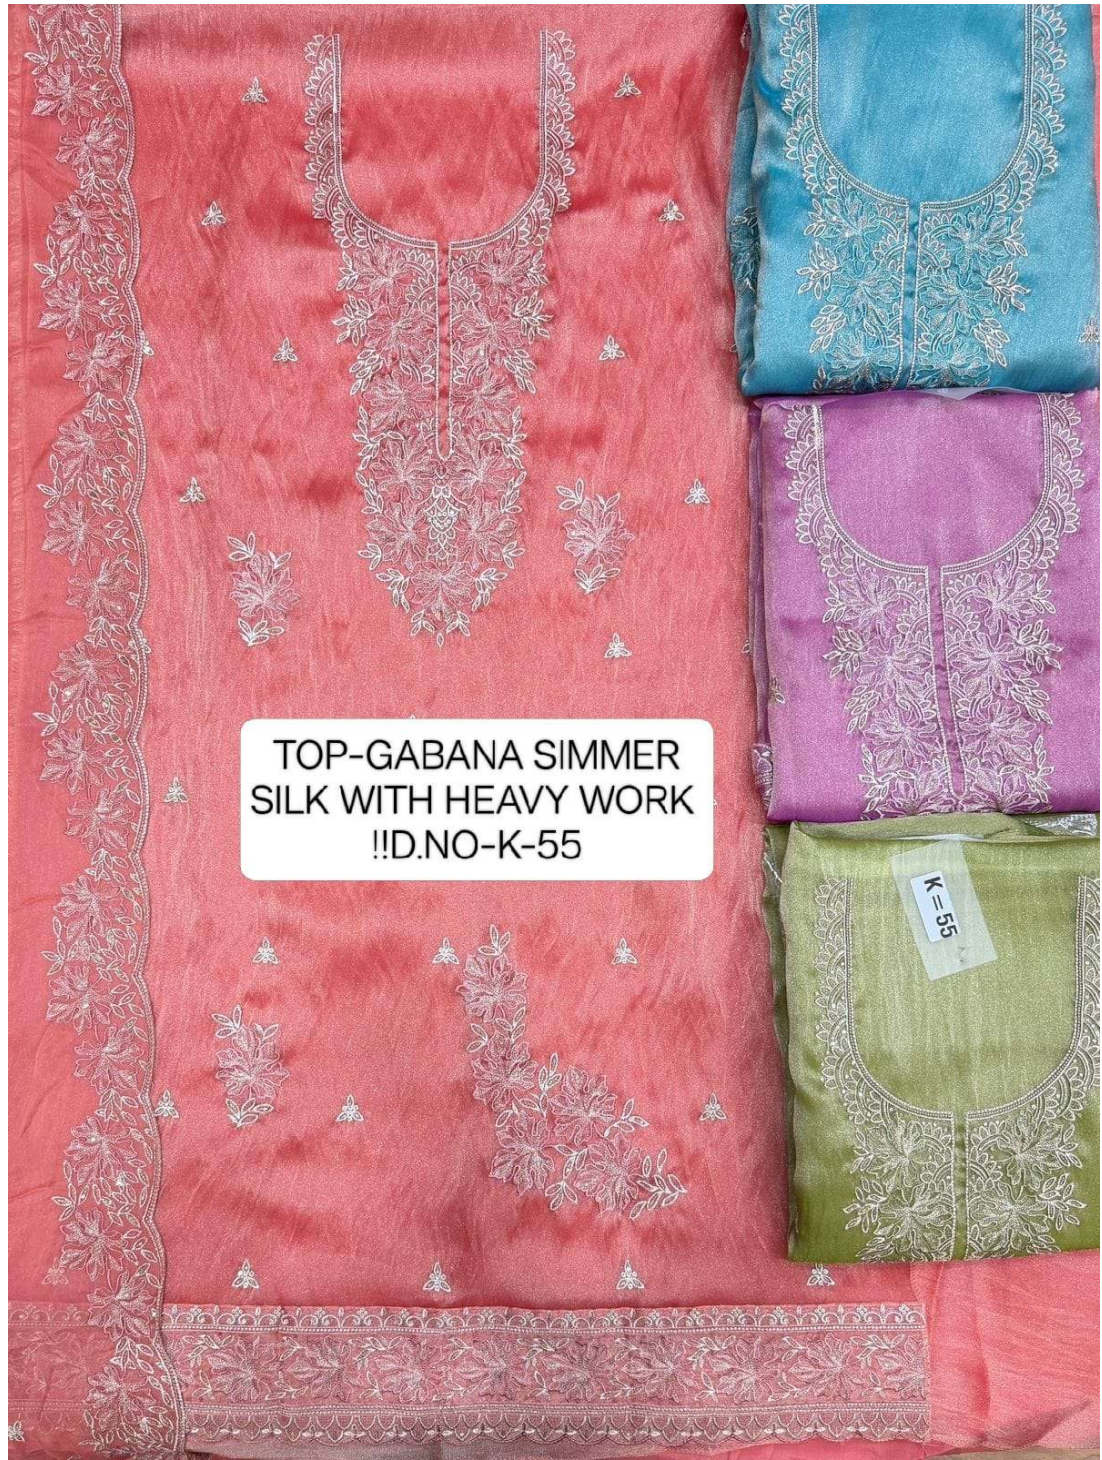

TOP-GABANA SIMMER  
SILK WITH HEAVY WORK  
!!D.NO-K-55

K=55

TOP-SHELF  
JEQRAD WITH  
HEAVY WORK  
...!!D.NO-K-62

BOTTOM-HEAVY DULL  
SANTOON

TOP-SHELF JEQRAD  
WITH HEAVY WORK  
...!!D.NO-K-61

BOTTOM-HEAVY DULL  
SANTOON

TOP-SHELF JEQRAD  
WITH HEAVY WORK  
!!D.NO-K-63

BOTTOM-HEAVY DULL  
SANTOON

TOP-FLUTE WITH HEAVY  
WORK  
!!!D.NO-K-56

TOP- VELANTINO  
SIMMER WITH HEAVY  
WORK  
!!D.NO-K-57

TOP-GABANA SIMMER  
SILK WITH HEAVY WORK  
!!D.NO-K-55

TOP-FLUTE WITH HEAVY  
WORK  
!!D.NO- K-59

TOP-RUBY SILK WITH  
HEAVY WORK  
!!D.NO-K-60