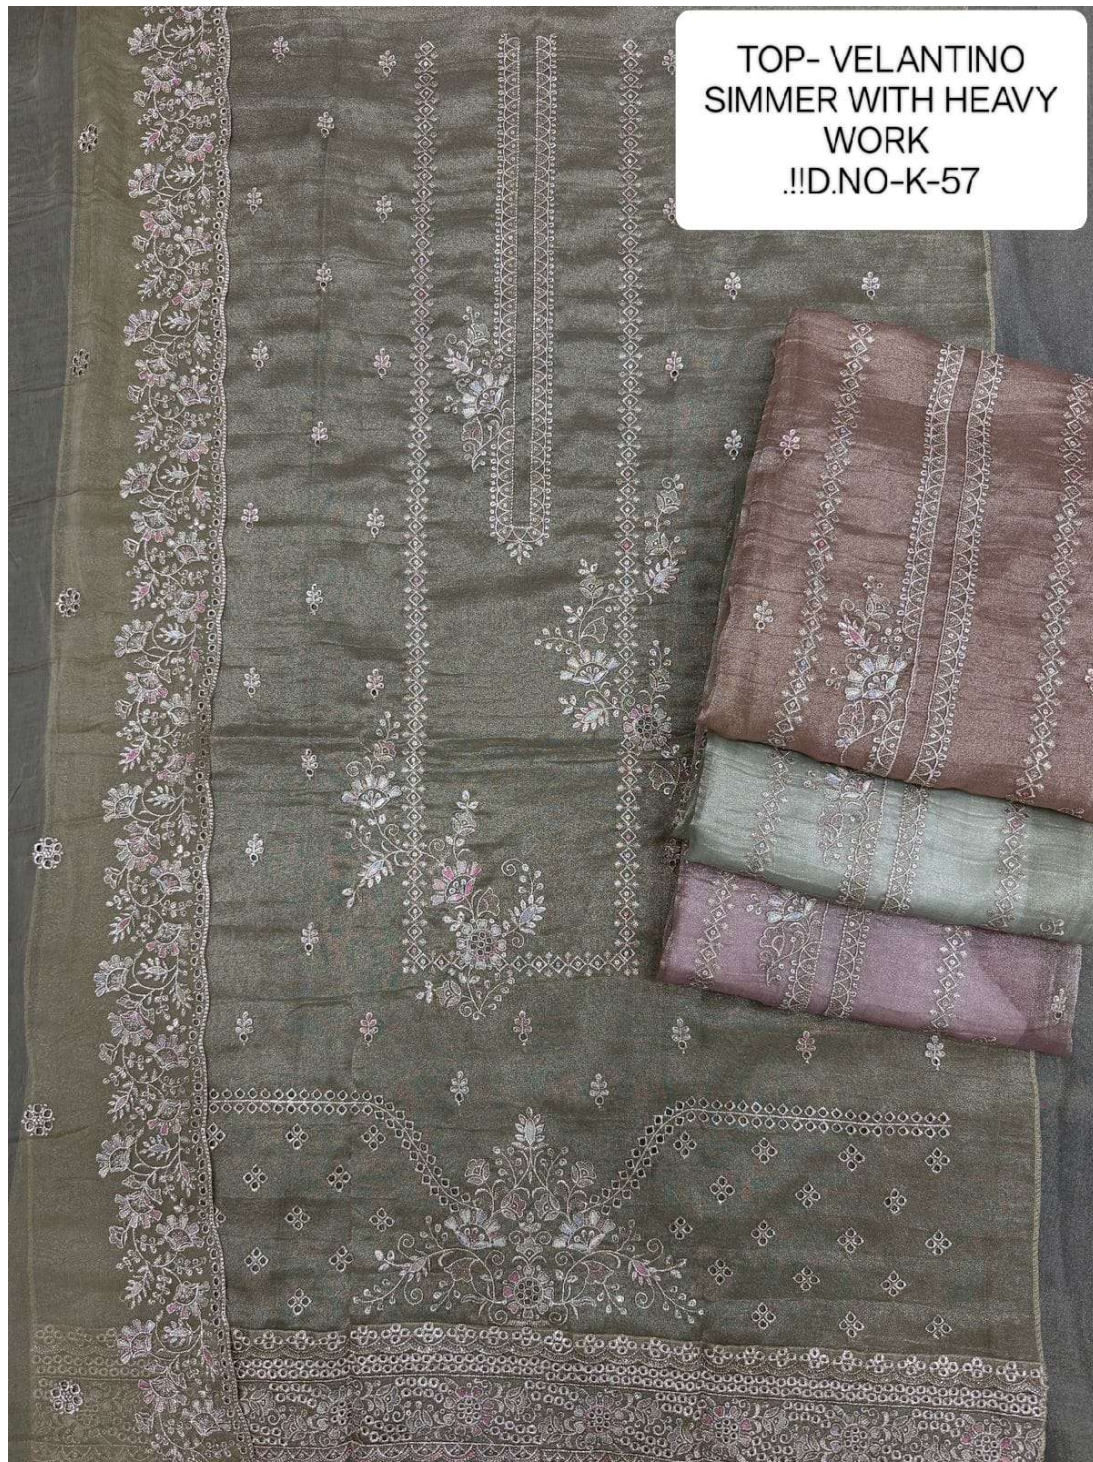

TOP-GABANA SIMMER  
SILK WITH HEAVY WORK  
!!D.NO-K-55

K=55

TOP-SHELF  
JEQRAD WITH  
HEAVY WORK  
...!!D.NO-K-62

BOTTOM-HEAVY DULL  
SANTOON

TOP-SHELF JEQRAD  
WITH HEAVY WORK  
...!!D.NO-K-61

BOTTOM-HEAVY DULL  
SANTOON

TOP-SHELF JEQRAD  
WITH HEAVY WORK  
!!D.NO-K-63

BOTTOM-HEAVY DULL  
SANTOON

TOP-FLUTE WITH HEAVY  
WORK  
!!!D.NO-K-56

TOP- VELANTINO  
SIMMER WITH HEAVY  
WORK  
!!D.NO-K-57

TOP-GABANA SIMMER  
SILK WITH HEAVY WORK  
!!D.NO-K-55

TOP-FLUTE WITH HEAVY  
WORK  
!!D.NO- K-59

TOP-RUBY SILK WITH  
HEAVY WORK  
!!D.NO-K-60