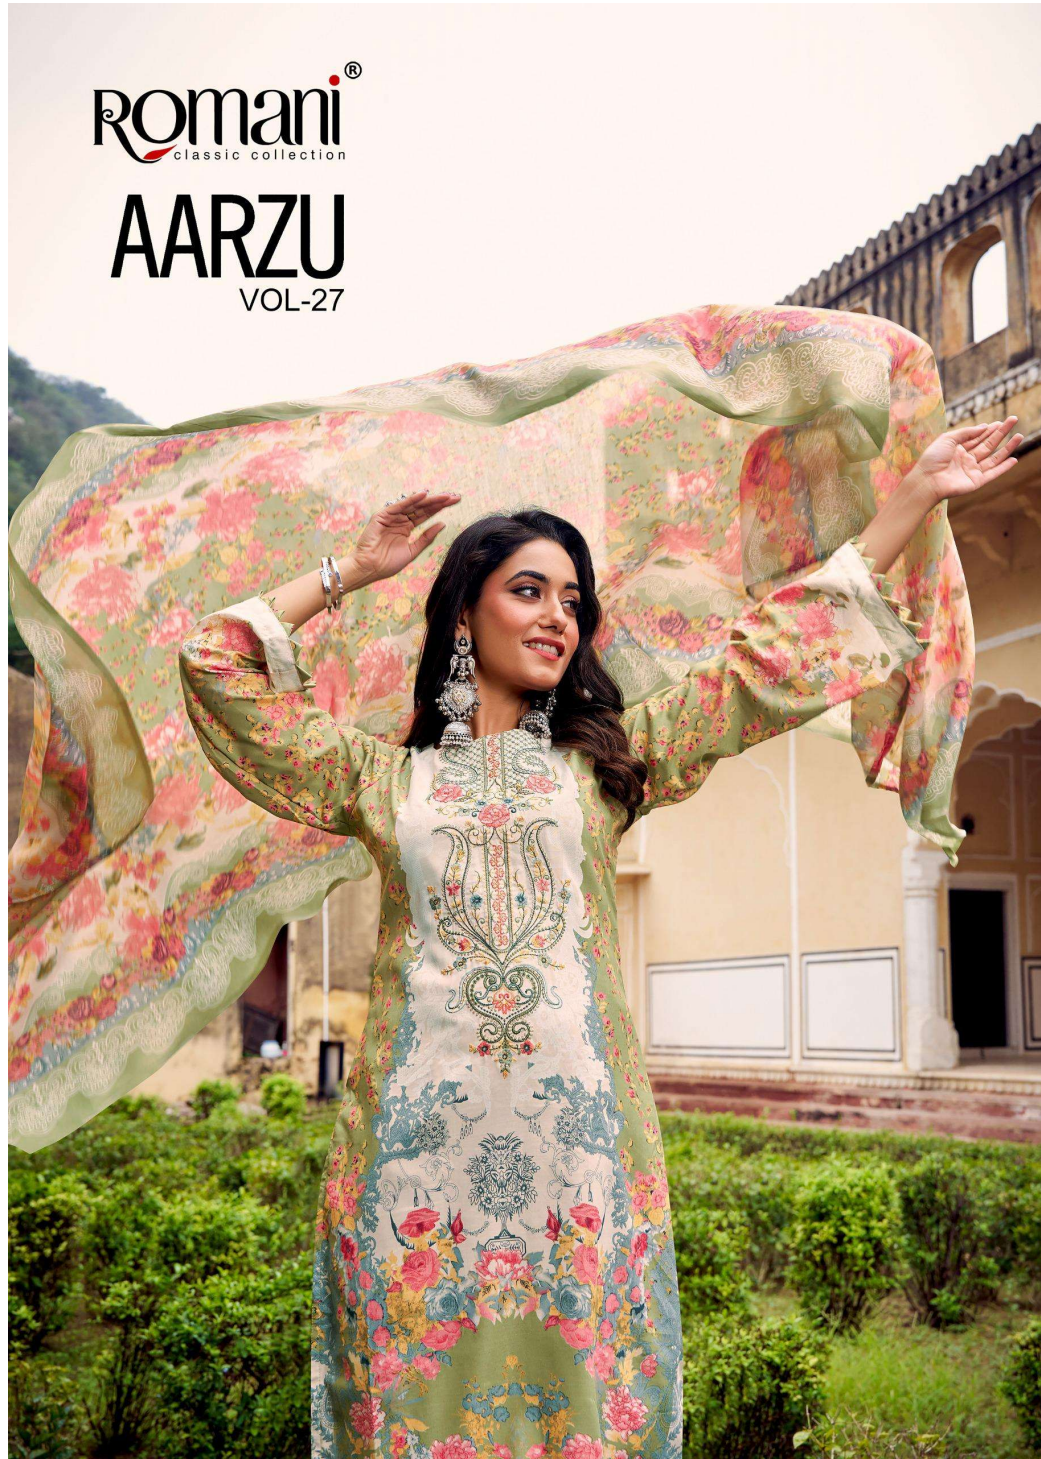

Romani®
classic collection

AARZU
VOL-27

Classy and fabulous

Brightness of yellow and a contrasting band of flower print are simply stunning. 1130-004

Traditional touch

Fashion is so close in revealing a person's inner feelings and everybody seems to hate to lay claim to vanity so people tend to push it away It's really too close to the quick of the soul.

1130-003

1130-001

Glamour is everything

Fashion is so close in revealing a person's inner feelings and everybody seems to hate to lay claim to vanity so people tend to push it away. It's really too close to the quick of the soul.

1130-005

Blandish style

The perfect choice for those who need a balance between casual and heavy look.

1130-006

Fabulous style

Fashion is so close in revealing a person's inner feelings and everybody seems to hate to lay claim to vanity so people tend to push it away.