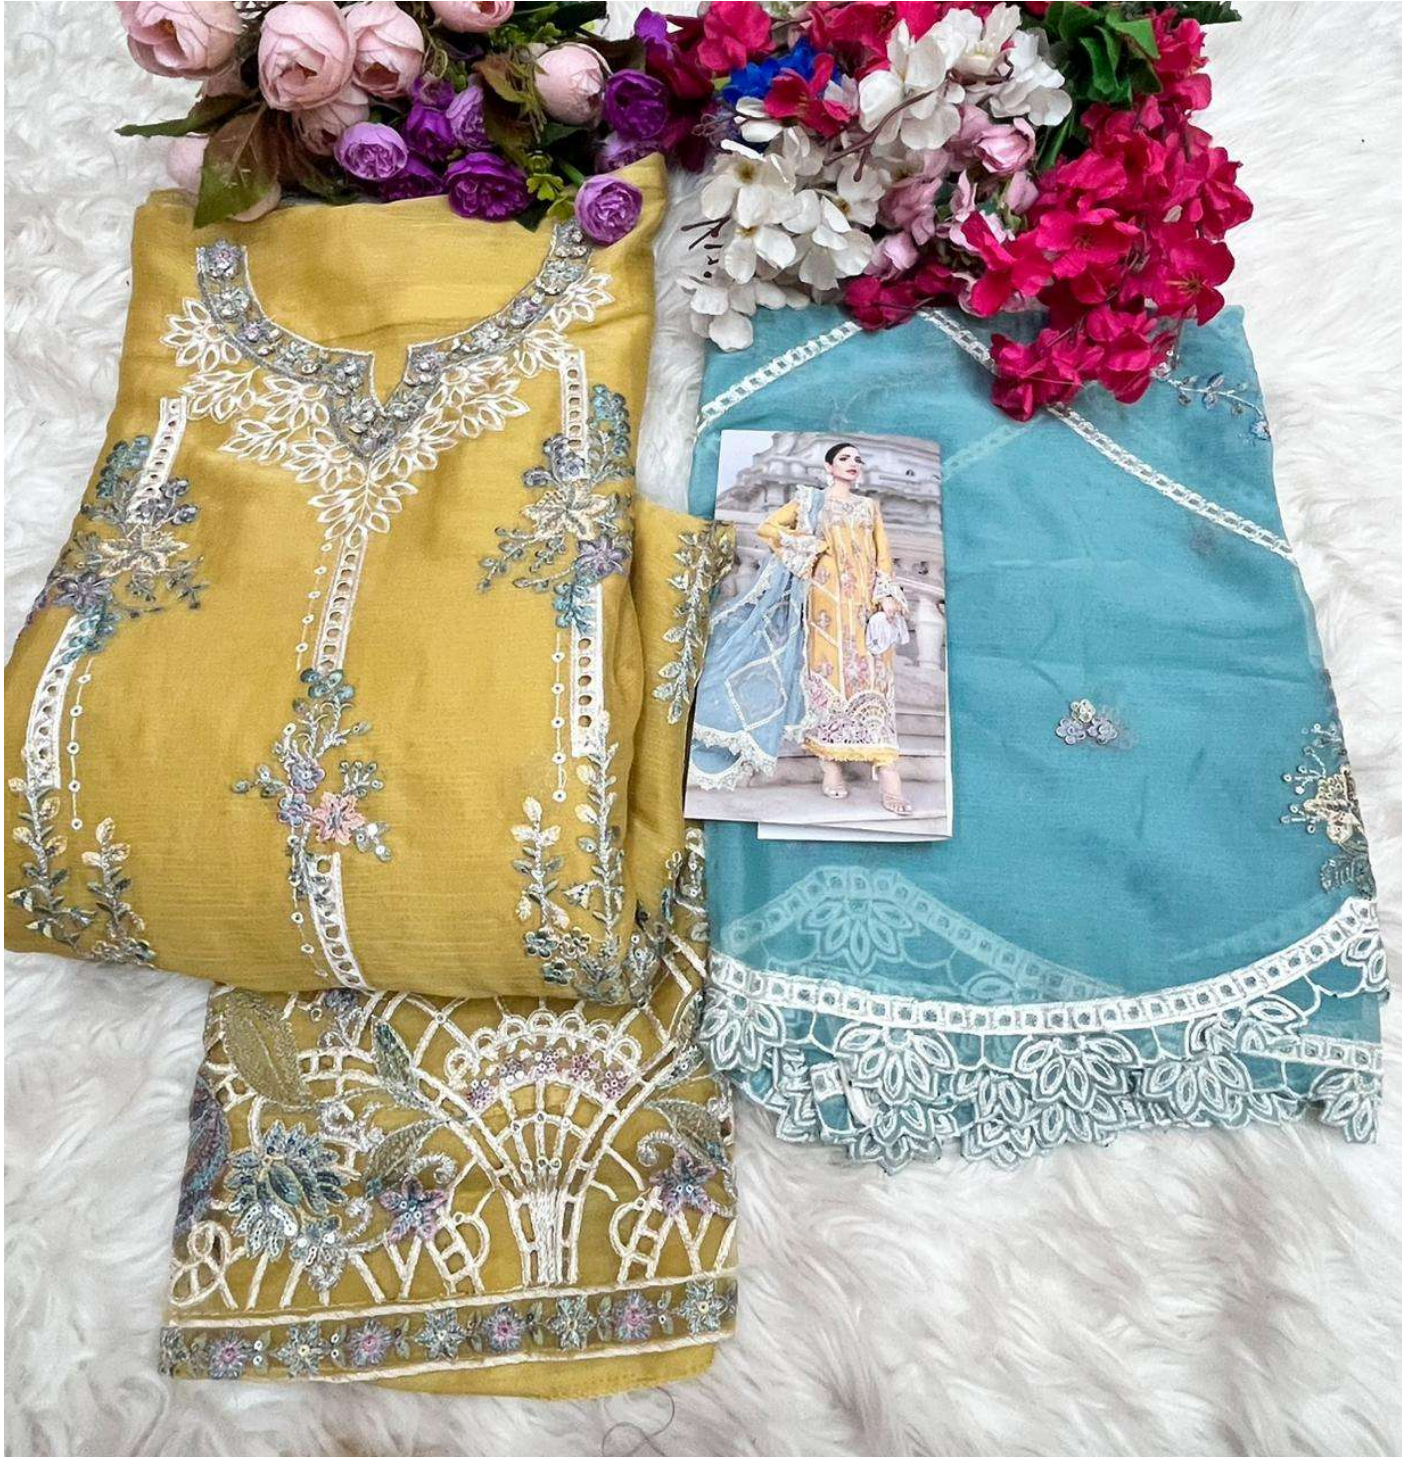

## 4005-C

TOP:- EMBROIDERED HEAVY CHIFFON WITH  
HEAVY HAND KHATLI & CUT WORK  
DUPATTA:- CHIFFON EMBROIDERED  
BOTTOM / INNER:- CRUNCH

**4005**

**TOP:- EMBROIDERED HEAVY CHIFFON WITH  
HEAVY HAND KHATLI & CUT WORK  
DUPATTA:- CHIFFON EMBROIDERED  
BOTTOM / INNER:- CRUNCH**

## 4005-D

TOP:- EMBROIDERED HEAVY CHIFFON WITH  
HEAVY HAND KHATLI & CUT WORK  
DUPATTA:- CHIFFON EMBROIDERED  
BOTTOM / INNER:- CRUNCH

## 4005-B

TOP:- EMBROIDERED HEAVY CHIFFON WITH  
HEAVY HAND KHATLI & CUT WORK  
DUPATTA:- CHIFFON EMBROIDERED  
BOTTOM / INNER:- CRUNCH

## 4005-C

TOP:- EMBROIDERED HEAVY CHIFFON WITH  
HEAVY HAND KHATLI & CUT WORK  
DUPATTA:- CHIFFON EMBROIDERED  
BOTTOM / INNER:- CRUNCH

4005

4005-B

4005-C

4005-D

**-: TOP :-**

**EMBROIDERED HEAVY CHIFFON WITH  
HEAVY HAND KHATLI & CUT WORK**