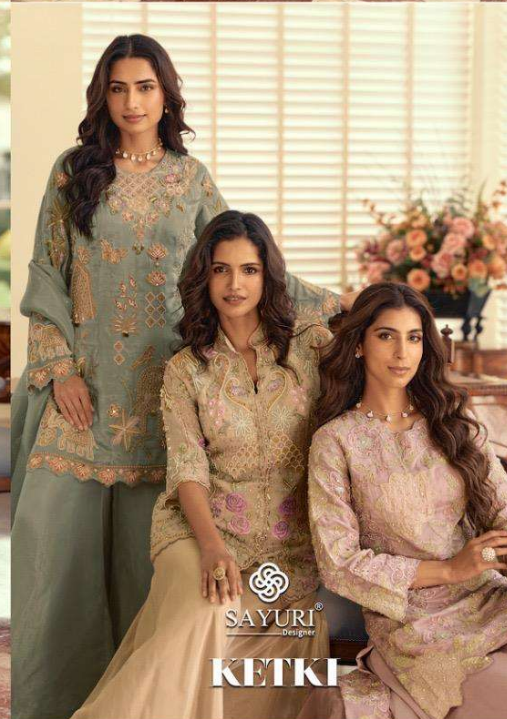

SAYURI[®]
Designer

KETKI

SAYURI[®]
— Designer

10252

Powerful

Give more power to your
ethnic fashion senses with this
gold woven imperial blue dress!

SAYURI[®]
— Designer

10003

Youthful

Sway your ethnic saga with
this ethnic attire, which a
blend of youthfulness and
understated elegance.

SAYURI®
Designer

10254

10252

10253

10254

SAYURI®
Designer