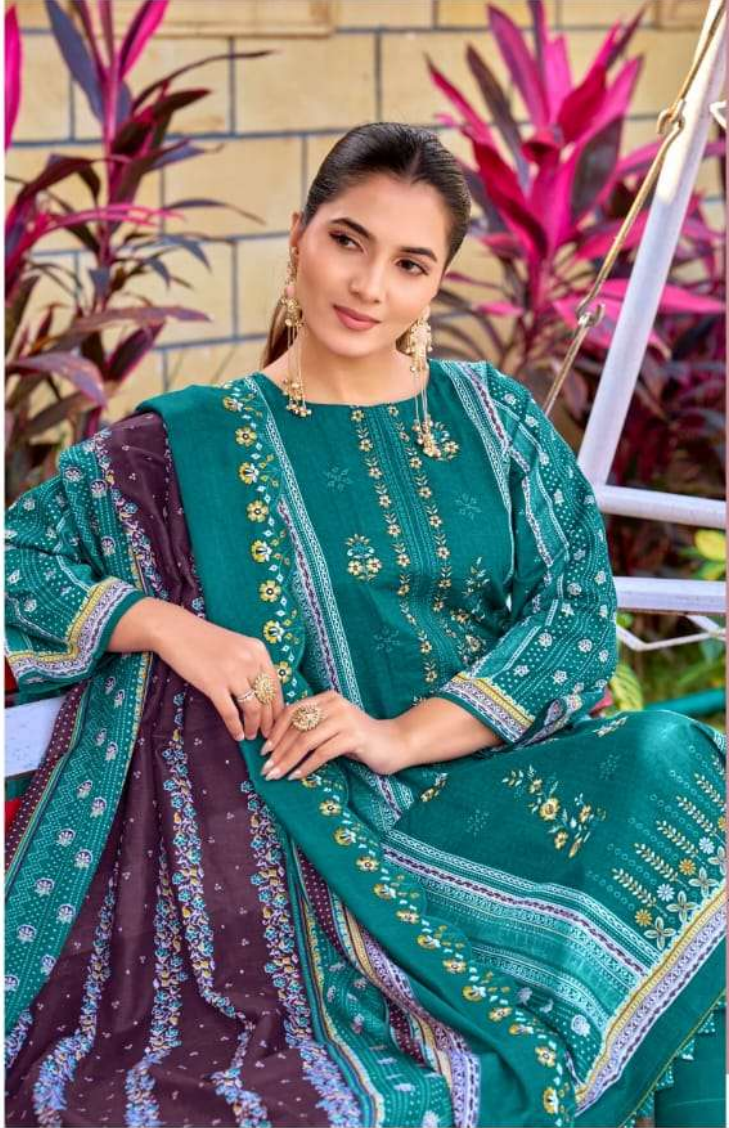

AN ENDURING LEGACY OF FASHION