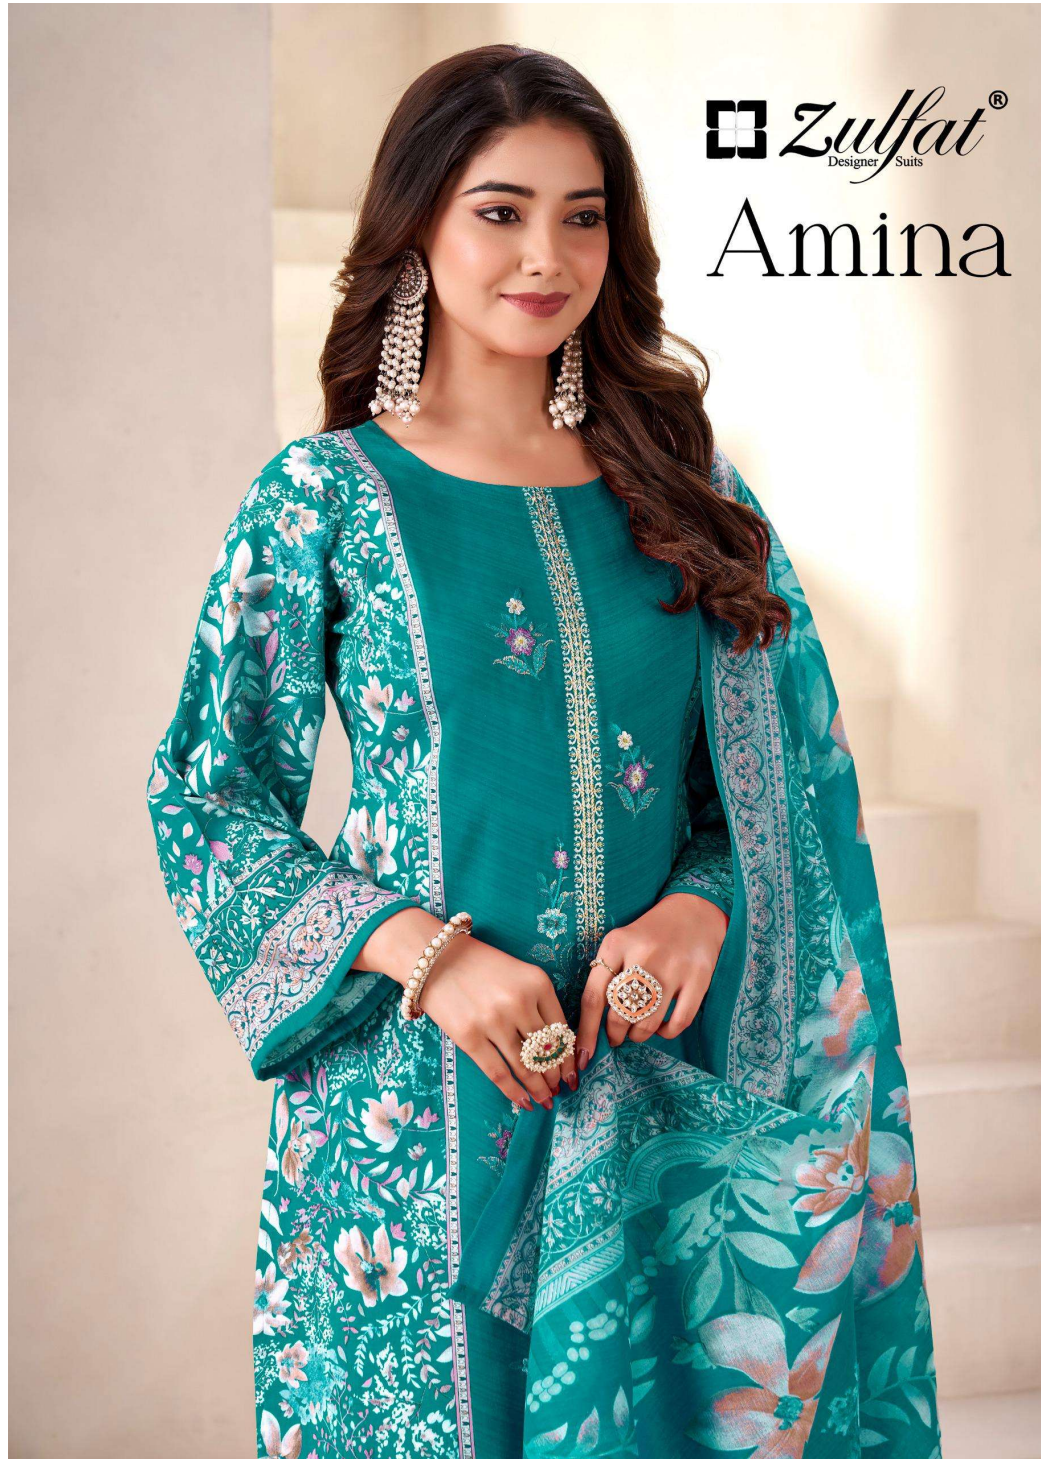

Zulfat<sup>®</sup>  
Designer Suits

Amina

*Garden of Fabric*

Gentle patterns bloom across every fold wear nature without leaving the city.

709-001

**Zulfat**<sup>®</sup>  
Designer Suits

**Zulfat**<sup>®</sup>  
Designer Suits

*Signature Calm*

A palette kissed by  
morning light subtle  
refined endlessly  
charming clarity  
expressed through  
restraint comfort  
takes form in  
beautiful simplicity.

709-002

*Eternal Elegance*

Crafted with intention styled for every season a silhouette that never stops being relevant.

709-003

**Zulfat**<sup>®</sup>  
Designer Suits

**Zulfat**<sup>®</sup>  
Designer Suits

*Pastel Romance*

A palette kissed by morning light' subtle refined endlessly charming. 709-004