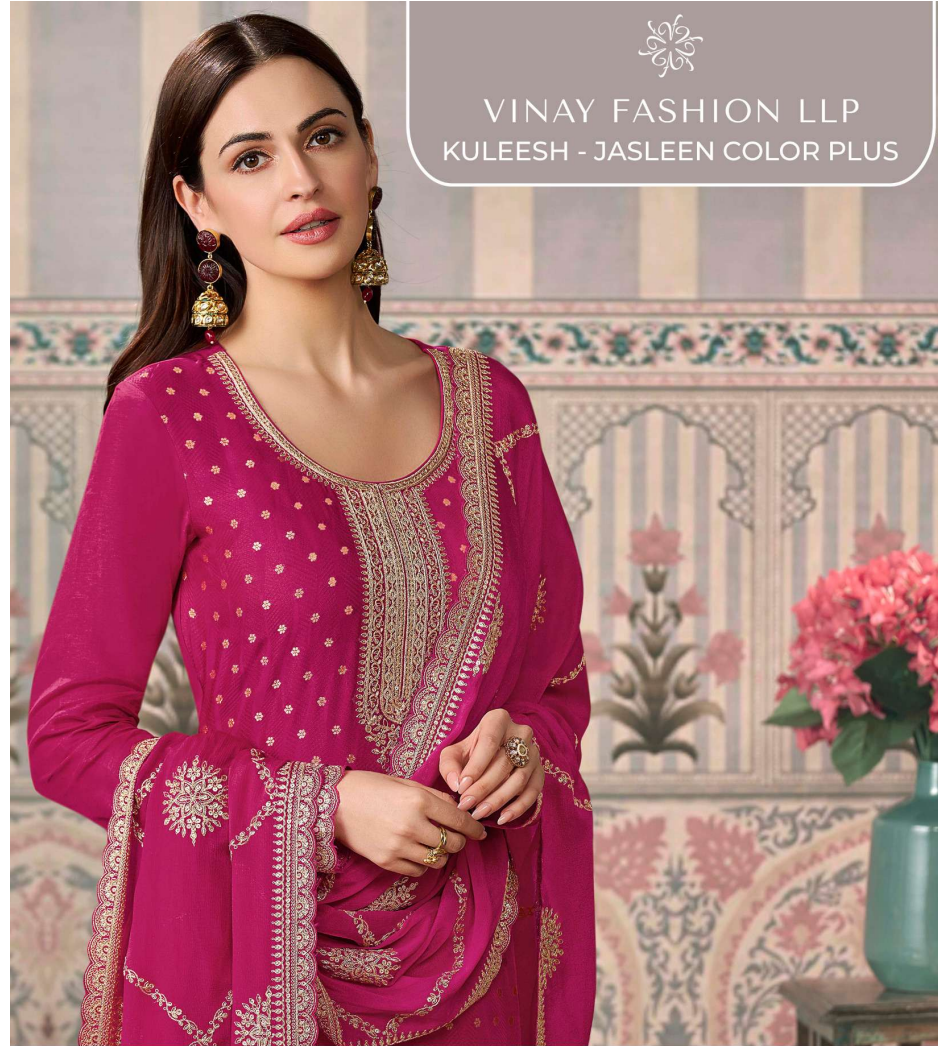

**COLOUR PLUS**

**78631**

[www.vinayfashion.com](http://www.vinayfashion.com)

VINAY FASHION LLP

**KULEESH**

*A Brand By Vinay*

**JASLEEN**

*A Product By Kuleesh*

**COLOUR PLUS**

**78634**

[www.vinayfashion.com](http://www.vinayfashion.com)

VINAY FASHION LLP  
KULEESH - JASLEEN COLOR PLUS

DSN NO.	RATE	PRODUCT DESCRIPTION
78631	2020/-	SELF WEAVE VIS CHINIYA SILK TOP PAIRED WITH A SOFT SANTOON BOTTOM AND AN EMBROIDERED SILK GEORGETTE DUPATTA.
78632	2020/-	
78633	2020/-	
78634	2020/-	
TOTAL	8080/-	HSN : 54075220