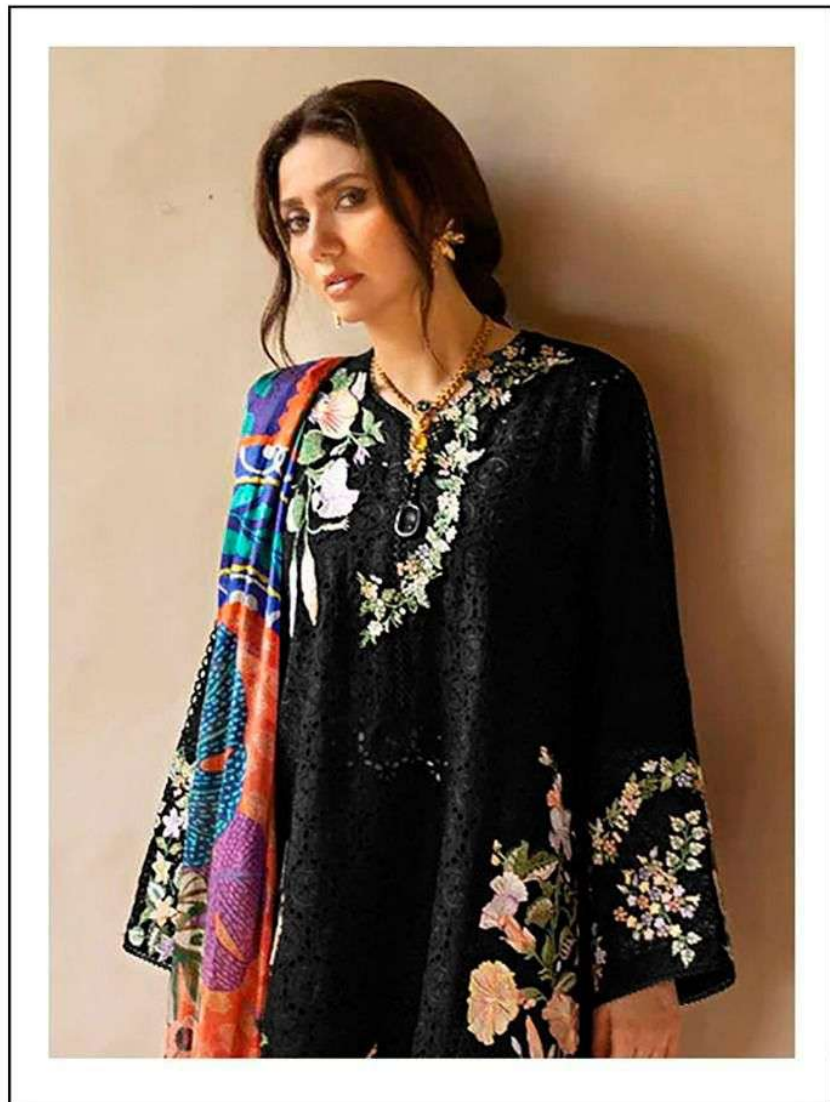

D.no-1048-1

TOP :-CAMBRIC COTTON WITH HEAVY EMBROIDERY WORK
DUPATTA :-MASLIN COTTON WITH DIGITAL PRINT
BOTTOM:-CAMBRIC COTTON

D.no-1048-B

TOP :-CAMBRIC COTTON WITH HEAVY EMBROIDERY WORK
DUPATTA :-MASLIN COTTON WITH DIGITAL PRINT
BOTTOM:-CAMBRIC COTTON

D.no-1048-A

TOP :-CAMBRIC COTTON WITH HEAVY EMBROIDERY WORK
DUPATTA :-MASLIN COTTON WITH DIGITAL PRINT
BOTTOM:-CAMBRIC COTTON

FLORENT®

100% COTTON WITH HEAVY EMBROIDERY WITH
SILK FIBER, AVAILABLE CUSTOM WITH DIGITAL PRINT
WITH OUR CLASSIC COTTON

D.no-1048-C

**TOP :-CAMBRIC COTTON WITH HEAVY EMBROIDERY WORK
DUPATTA :-MASLIN COTTON WITH DIGITAL PRINT
BOTTOM:-CAMBRIC COTTON**

D.no-1048-D

**TOP :-CAMBRIC COTTON WITH HEAVY EMBROIDERY WORK
DUPATTA :-MASLIN COTTON WITH DIGITAL PRINT
BOTTOM:-CAMBRIC COTTON**