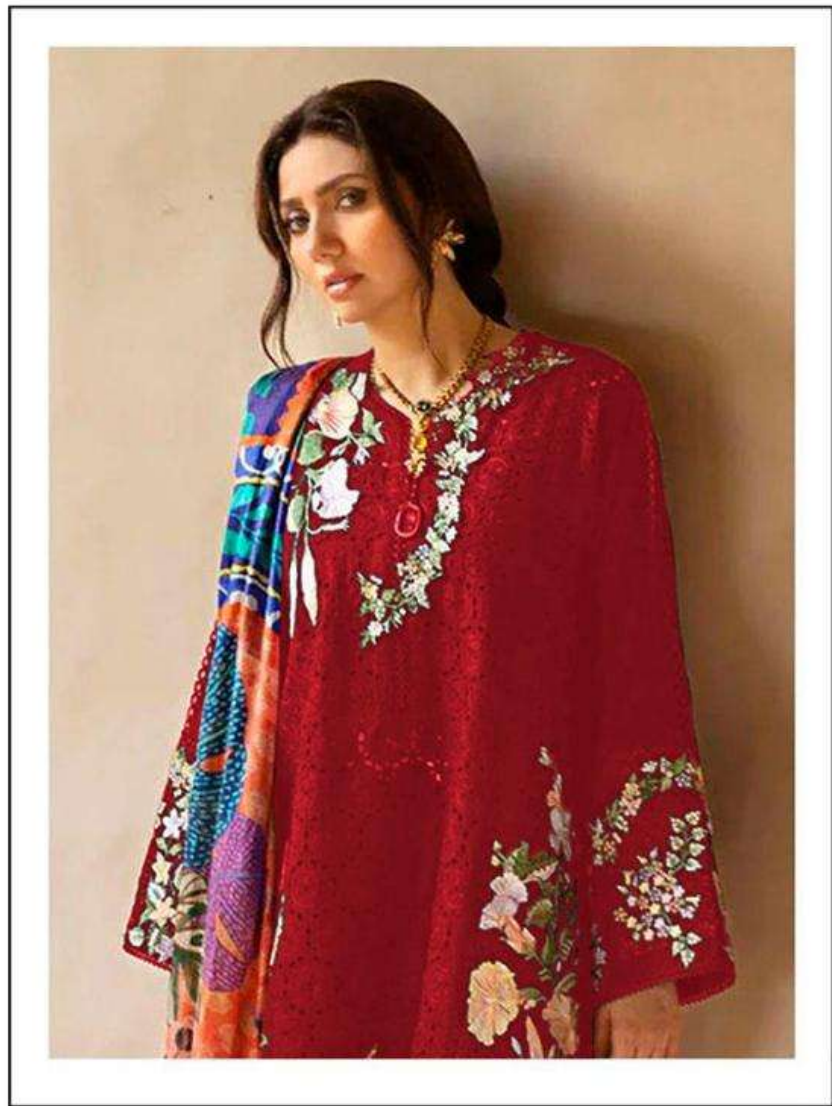

D.no-1048-H

TOP :-CAMBRIC COTTON WITH HEAVY EMBROIDERY WORK
DUPATTA :-MASLIN COTTON WITH DIGITAL PRINT
BOTTOM:-CAMBRIC COTTON