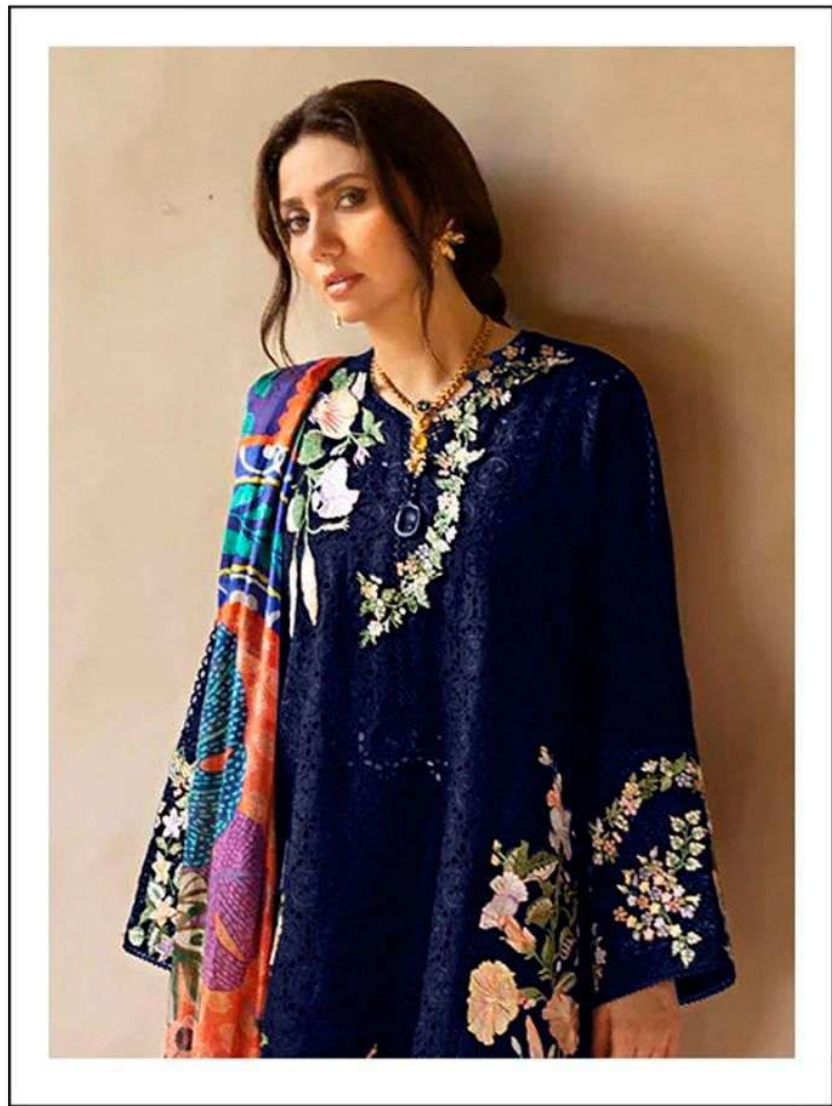

D.no-1048-1

TOP :-CAMBRIC COTTON WITH HEAVY EMBROIDERY WORK
DUPATTA :-MASLIN COTTON WITH DIGITAL PRINT
BOTTOM:-CAMBRIC COTTON

D.no-1048-B

TOP :-CAMBRIC COTTON WITH HEAVY EMBROIDERY WORK
DUPATTA :-MASLIN COTTON WITH DIGITAL PRINT
BOTTOM:-CAMBRIC COTTON

D.no-1048-A

TOP :-CAMBRIC COTTON WITH HEAVY EMBROIDERY WORK
DUPATTA :-MASLIN COTTON WITH DIGITAL PRINT
BOTTOM:-CAMBRIC COTTON

FLORENT®

100% COTTON WITH HEAVY EMBROIDERY WITH
SILK FIBER, AVAILABLE CUSTOM WITH DIGITAL PRINT
WITH OUR CLASSIC COTTON

D.no-1048-C

**TOP :-CAMBRIC COTTON WITH HEAVY EMBROIDERY WORK
DUPATTA :-MASLIN COTTON WITH DIGITAL PRINT
BOTTOM:-CAMBRIC COTTON**

D.no-1048-D

**TOP :-CAMBRIC COTTON WITH HEAVY EMBROIDERY WORK
DUPATTA :-MASLIN COTTON WITH DIGITAL PRINT
BOTTOM:-CAMBRIC COTTON**