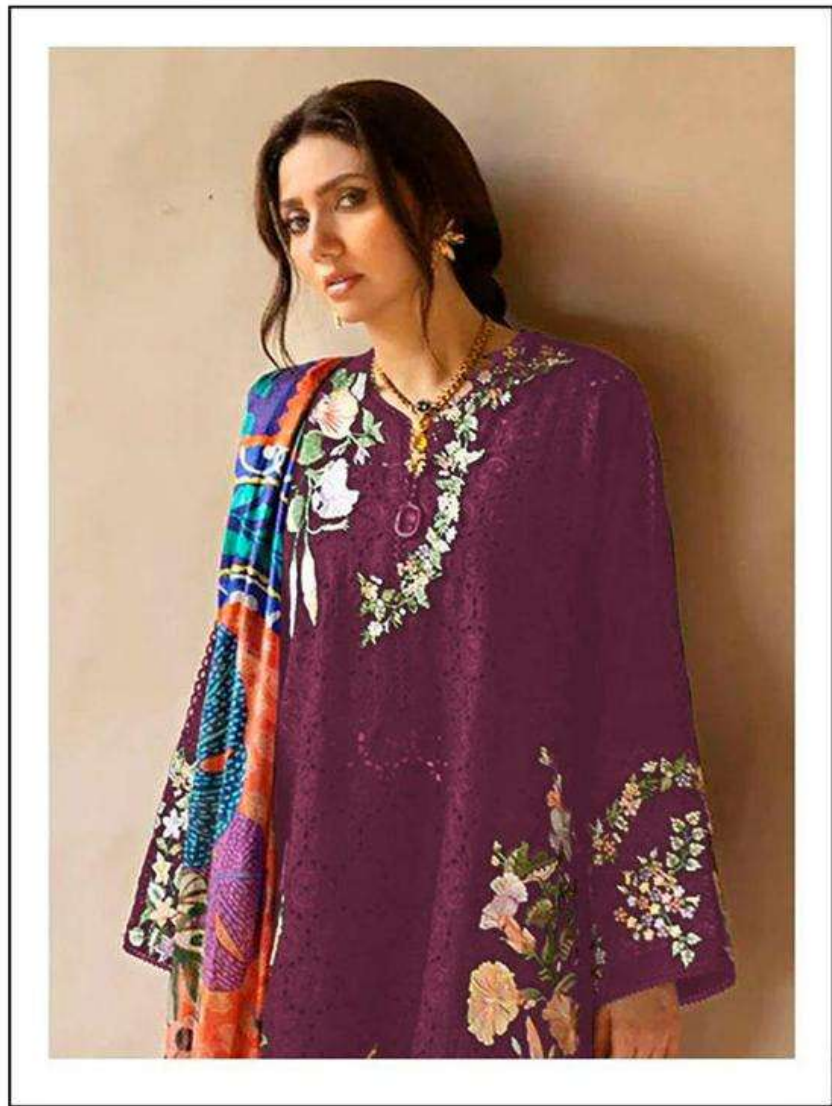

D.no-1048-G

TOP :-CAMBRIC COTTON WITH HEAVY EMBROIDERY WORK
DUPATTA :-MASLIN COTTON WITH DIGITAL PRINT
BOTTOM:-CAMBRIC COTTON