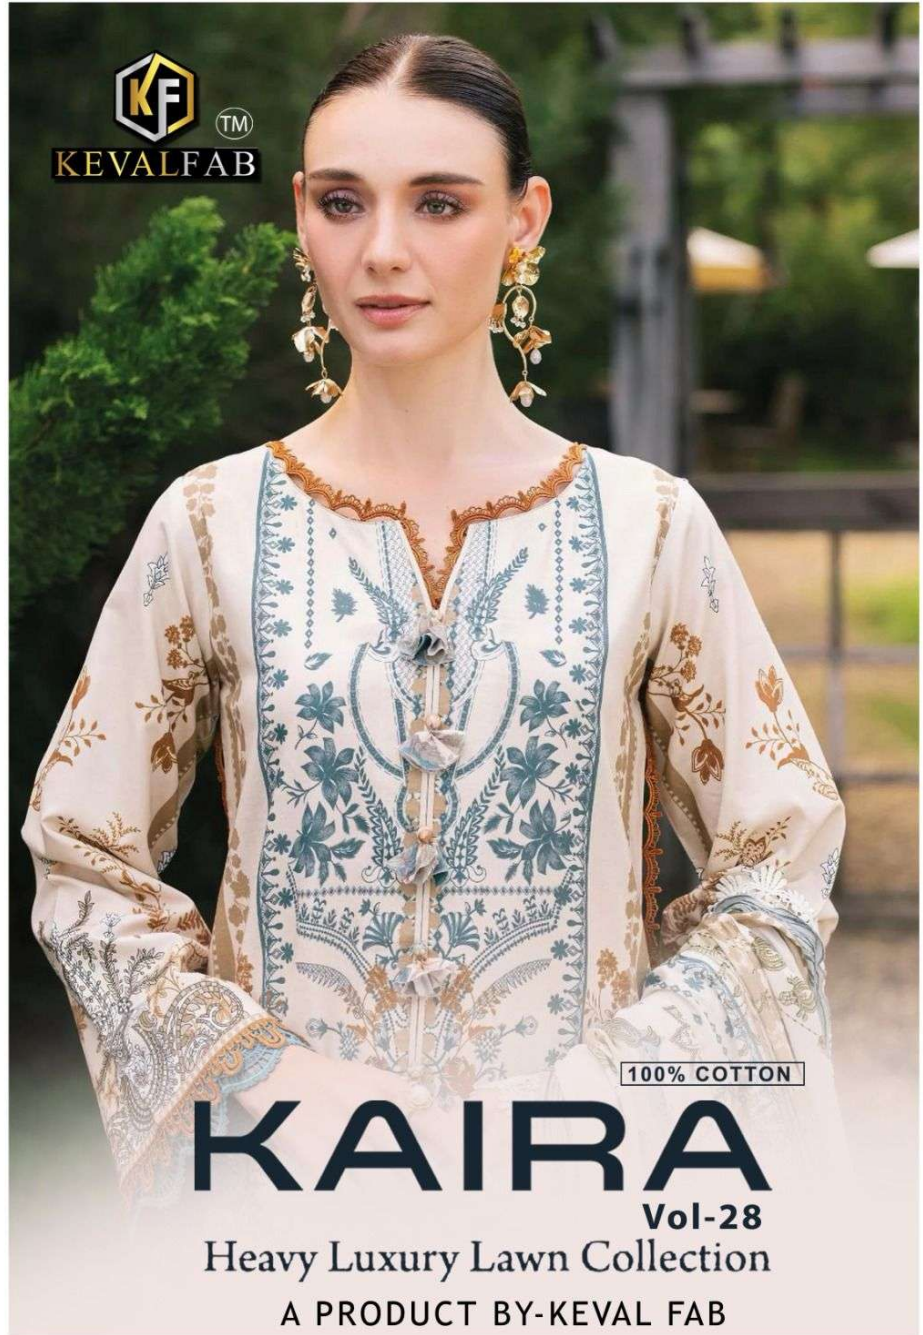

KAIRA

D.NO-28001

100% COTTON

KAIRA

Vol-28

Heavy Luxury Lawn Collection

A PRODUCT BY-KEVAL FAB

KAIRA