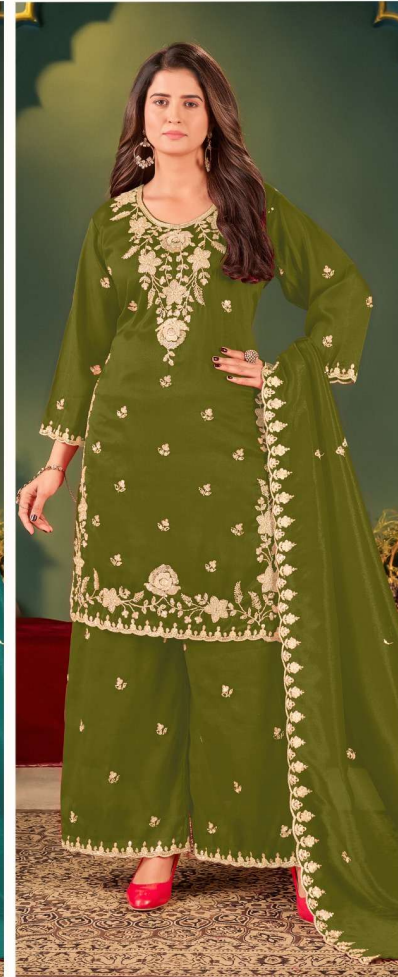

TOP- Cosmos silk with bids work
BOTTOM Cosmos silk bids plazo with inner
DUPATTA Cosmos silk embroidery

READYMADE
COLLECTION

4493-D