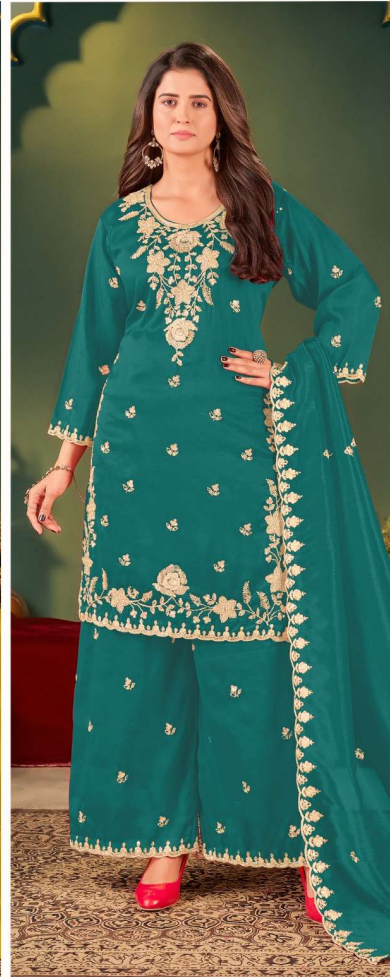

READYMADE
COLLECTION

4493-C

SIZE-XXL

TOP

Cosmos silk with bids work

BOTTOM

Cosmos silk bids plazo with inner

DUPATTA

Cosmos silk embroidery

READYMADE
COLLECTION

4493-A

SIZE-XXL

TOP

Cosmos silk with bids work

BOTTOM

Cosmos silk bids plazo with inner

DUPATTA

Cosmos silk embroidery

READYMADE
COLLECTION

4493-B

SIZE-XXL

TOP

Cosmos silk with bids work

BOTTOM

BOTTOM

Cosmos silk bids plazo with inner

DUPATTA

Cosmos silk embroidery

TOP- Cosmos silk with bids work
BOTTOM Cosmos silk bids plazo with inner
DUPATTA Cosmos silk embroidery

READYMADE
COLLECTION

4493-A

4493-B