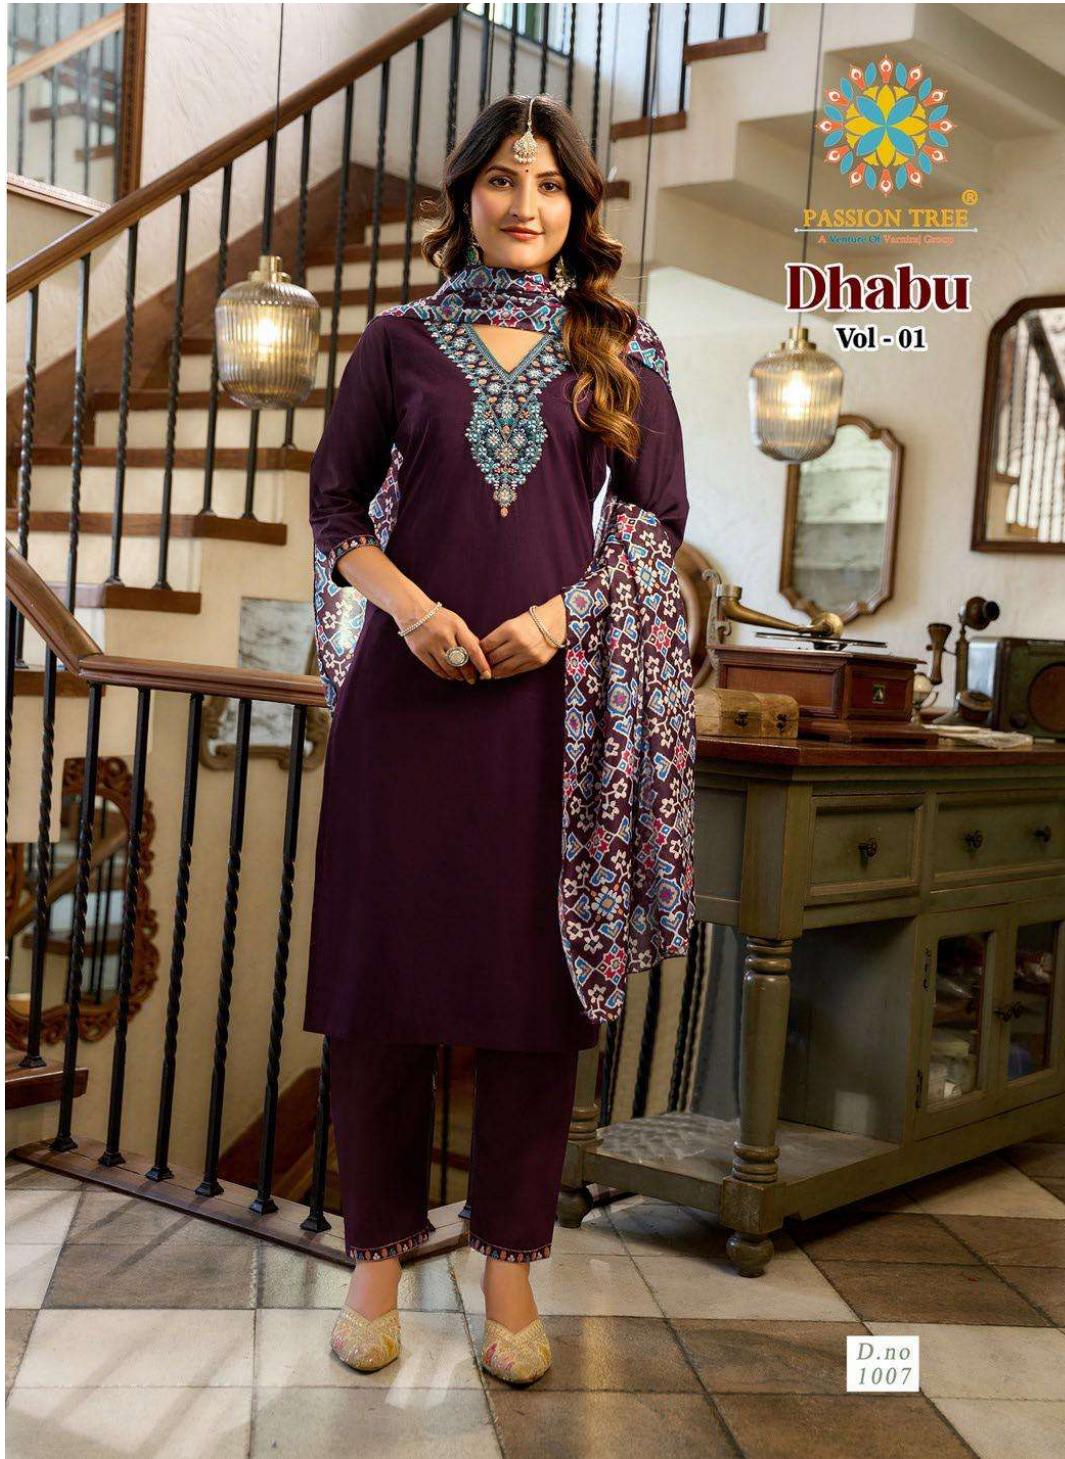

PASSION TREE®
A Venture Of Vastara Group

Dhabu

Vol - 01

D.no
1007