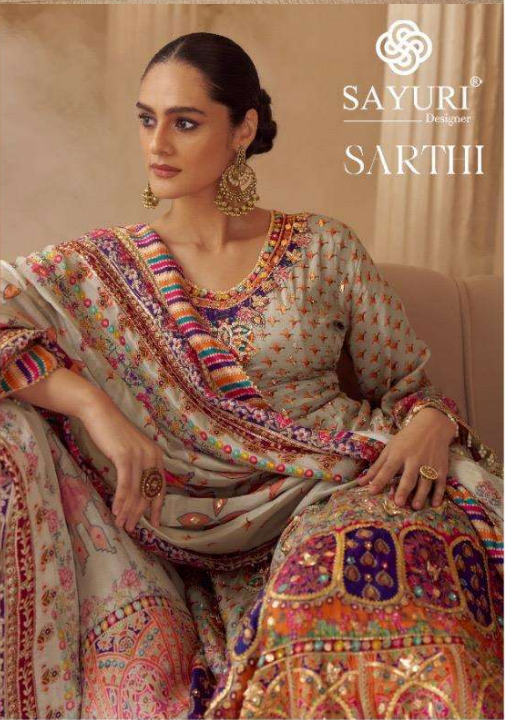

SAYURI®
Designer

SARTIII