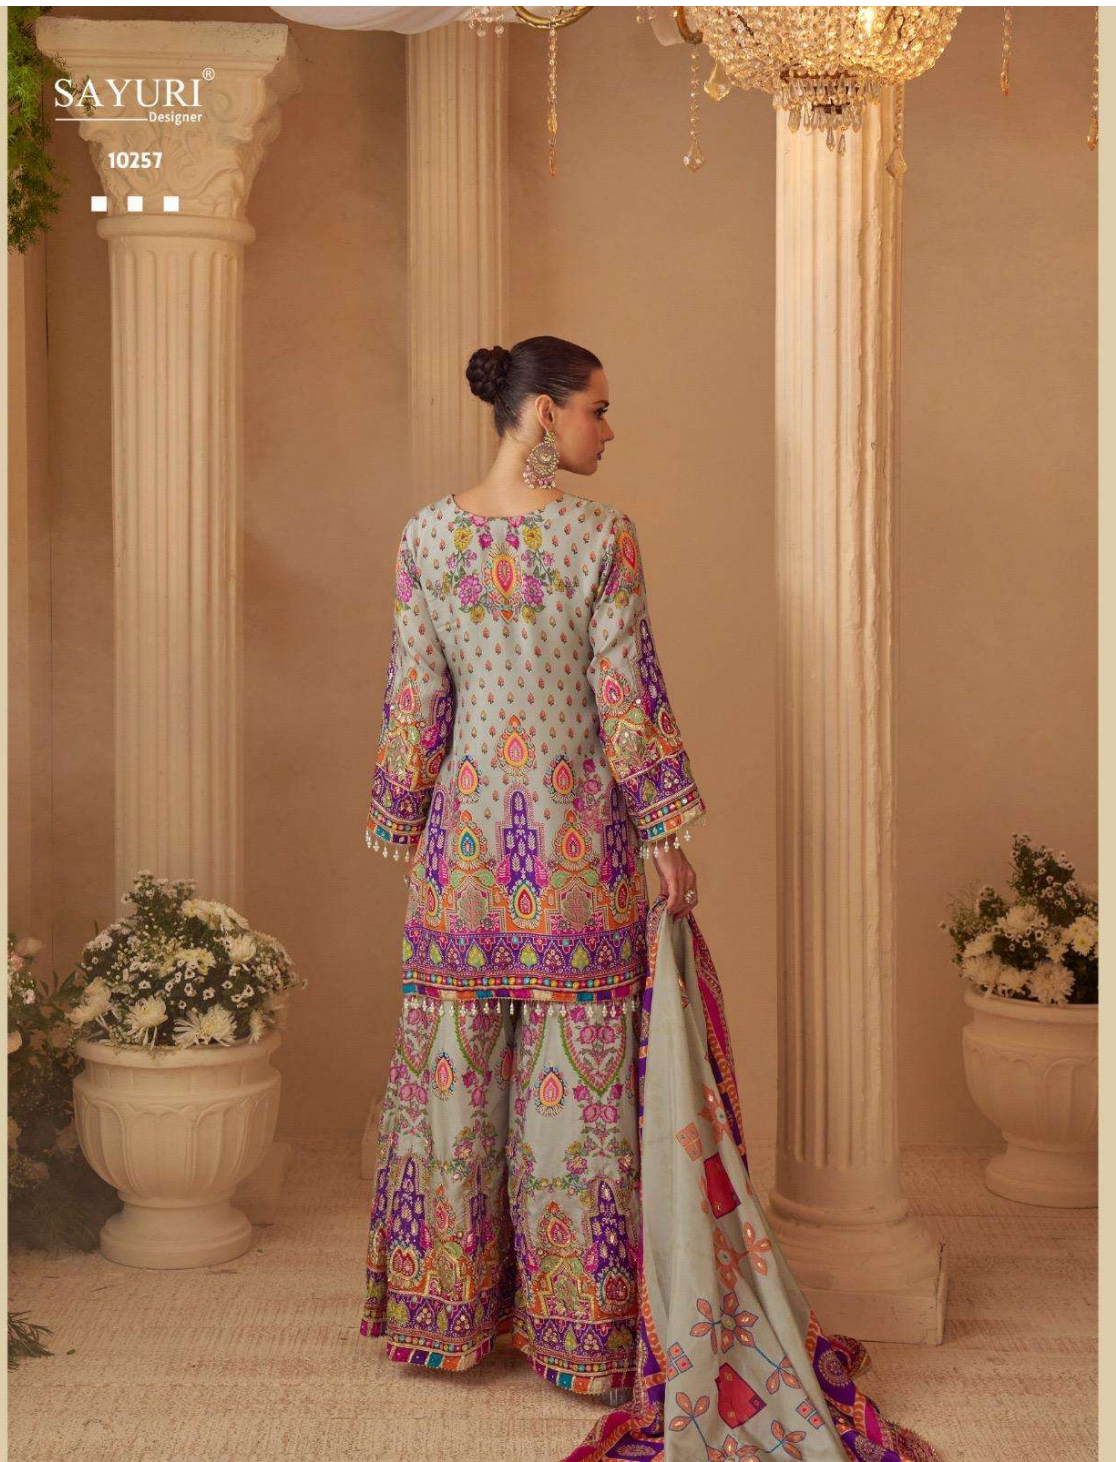

SAYURI®
Designer

SARTHI

SAYURI[®]
Designer

A gentle drape,
a timeless tale.

10255

10257

SAYURI®
Designer

10257