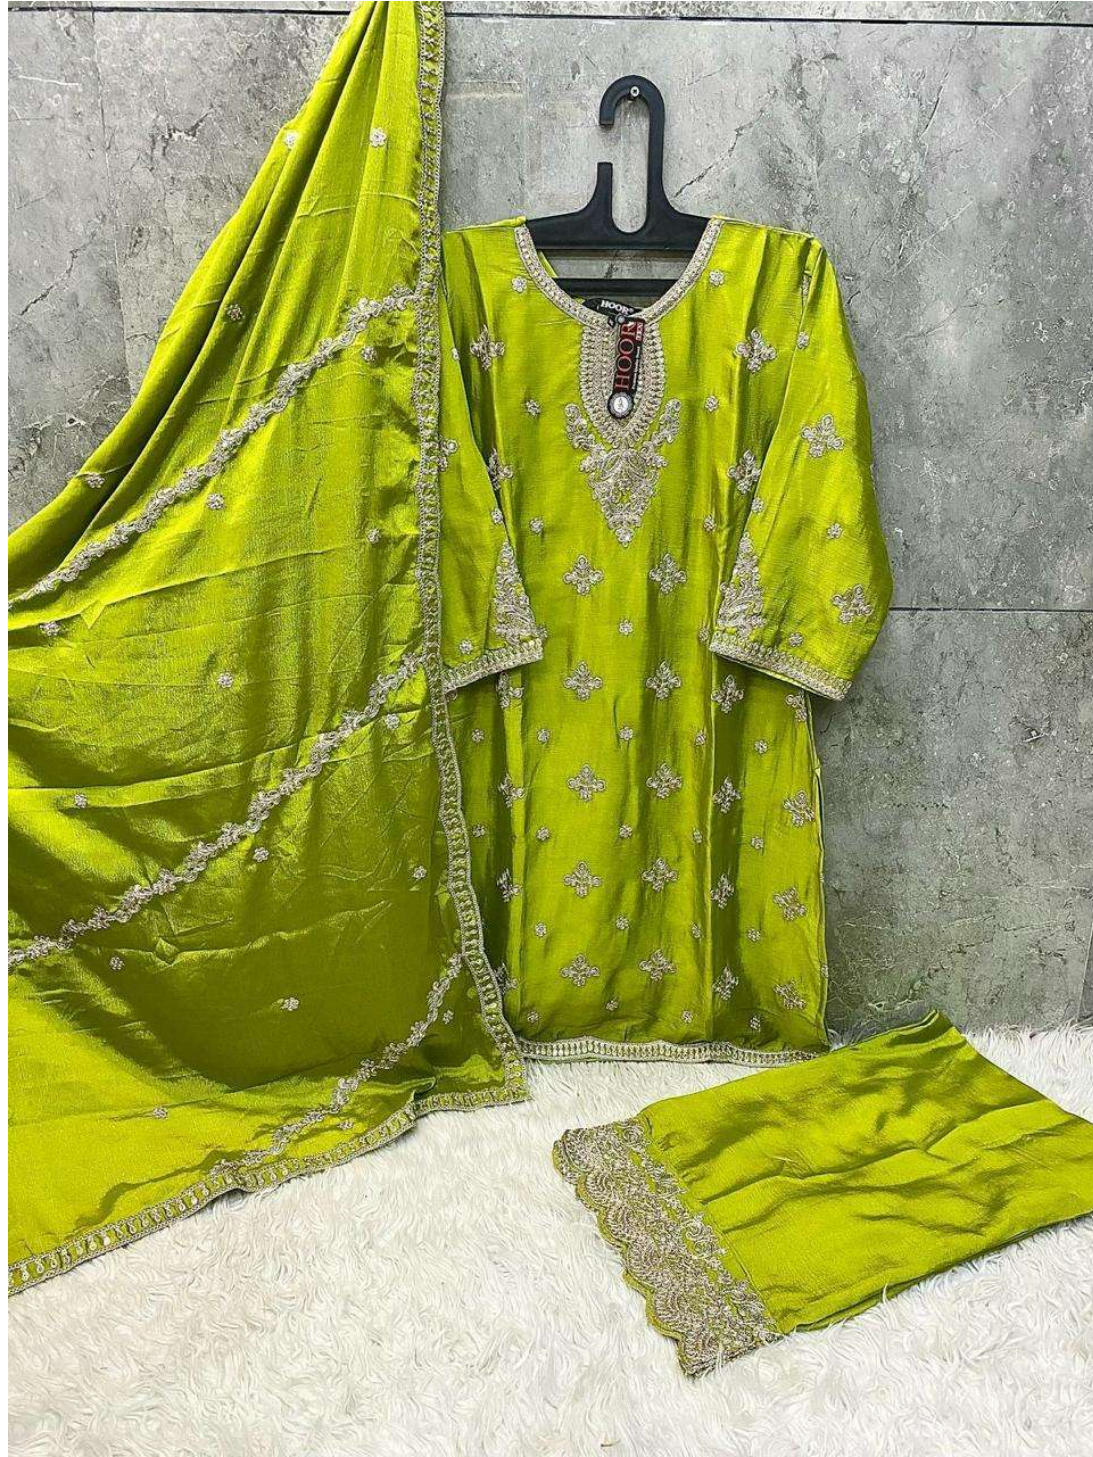

HF-130 B

*Top :- Heavy Chinon
Bottom :- Heavy Chinon
Dupatta :- Heavy Chinon*

HOOR TEX

CARE INSTRUCTIONS

DRY CLEAN RECOMMENDED
DO NOT USE ANY TYPE OF BLEACH OR STAIN REMOVING CHEMICALS
DO NOT OVER EXPOSE DAMP FABRIC TO STRONG SUNLIGHT
IRON AT MODERATE TEMPERATURE

Permanent out of stock

HF-130 B

*Top :- Heavy Chinon
Bottom :- Heavy Chinon
Dupatta :- Heavy Chinon*

HOOR TEX

CARE INSTRUCTIONS

DRY CLEAN RECOMMENDED
DO NOT USE ANY TYPE OF BLEACH OR STAIN REMOVING CHEMICALS
DO NOT OVER EXPOSE DAMP FABRIC TO STRONG SUNLIGHT
IRON AT MODERATE TEMPERATURE