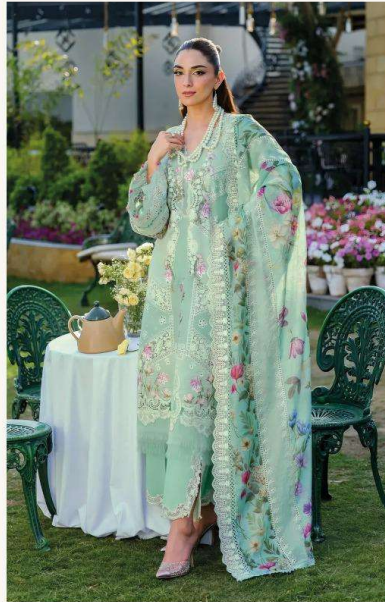

DEEPSY[®]
suits

ELAF

**LUXURY LAWN-25-3
NX**

1391

1392

1395

1391

1392