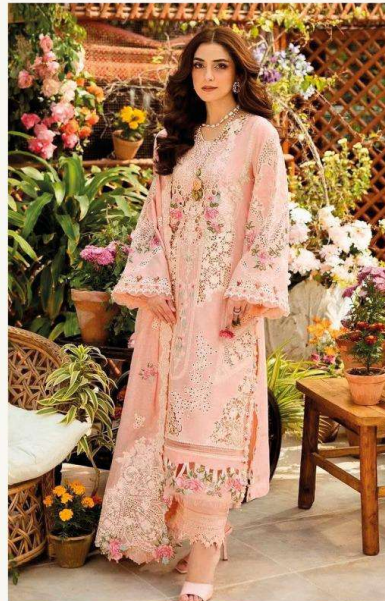

1391

1392

1393

1395

DS
DEEPSY®
SUITS

ELAF
LUXURY LAWN-25-3
NX