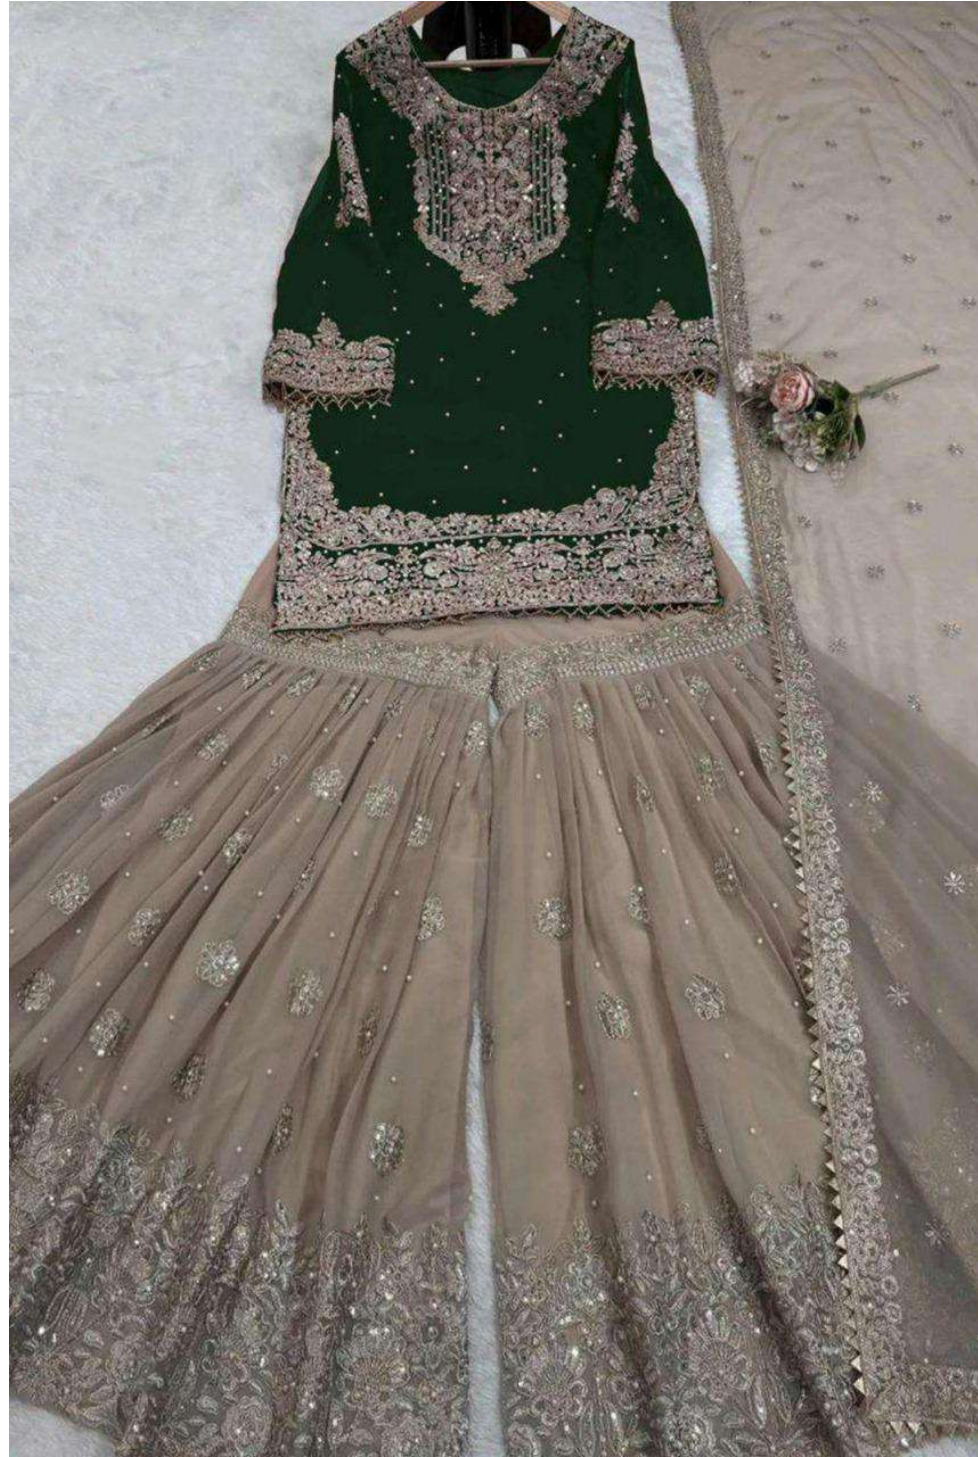

HF-95 B

HF-95 C

HOOR TEX

HF-95 D

HF-95 E

HOOR TEX

HOOR TEX

TOP :- GEORGETTE
BOTTOM :- GEORGETTE
DUPATTA :- GEORGETTE
INNER:- AMERICAN CRAPE

HF-95 E

HOOR TEX

TOP :- GEORGETTE
BOTTOM :- GEORGETTE
DUPATTA :- GEORGETTE
INNER:- AMERICAN CRAPE

HF-95 D

HOOR TEX

TOP :- GEORGETTE
BOTTOM :- GEORGETTE
DUPATTA :- GEORGETTE
INNER:- AMERICAN CRAPE

HF-95 C

HOOR TEX

TOP :- GEORGETTE
BOTTOM :- GEORGETTE
DUPATTA :- GEORGETTE
INNER:- AMERICAN CRAPE

HF-95 B

HOOR TEX

TOP :- GEORGETTE
BOTTOM :- GEORGETTE
DUPATTA :- GEORGETTE
INNER:- AMERICAN CRAPE

HF-95 A