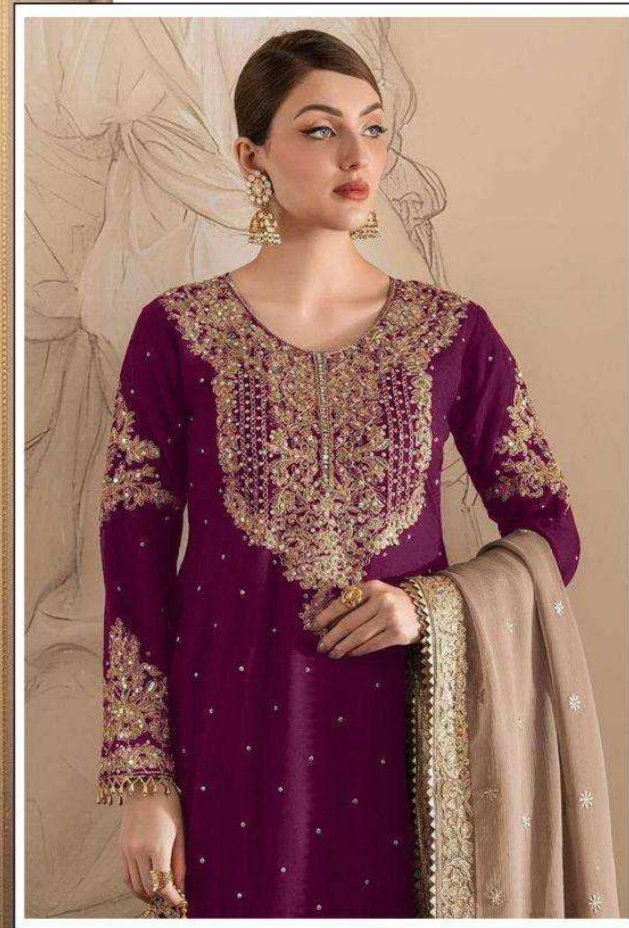

HF-95 B

HF-95 C

HOOR TEX

HF-95 D

HF-95 E

HOOR TEX

HOOR TEX

TOP :- GEORGETTE
BOTTOM :- GEORGETTE
DUPATTA :- GEORGETTE
INNER:- AMERICAN CRAPE

HF-95 E

HOOR TEX

TOP :- GEORGETTE
BOTTOM :- GEORGETTE
DUPATTA :- GEORGETTE
INNER:- AMERICAN CRAPE

HF-95 D

HOOR TEX

TOP :- GEORGETTE
BOTTOM :- GEORGETTE
DUPATTA :- GEORGETTE
INNER:- AMERICAN CRAPE

HF-95 C

HOOR TEX

TOP :- GEORGETTE
BOTTOM :- GEORGETTE
DUPATTA :- GEORGETTE
INNER:- AMERICAN CRAPE

HF-95 B

HOOR TEX

TOP :- GEORGETTE
BOTTOM :- GEORGETTE
DUPATTA :- GEORGETTE
INNER:- AMERICAN CRAPE

HF-95 A