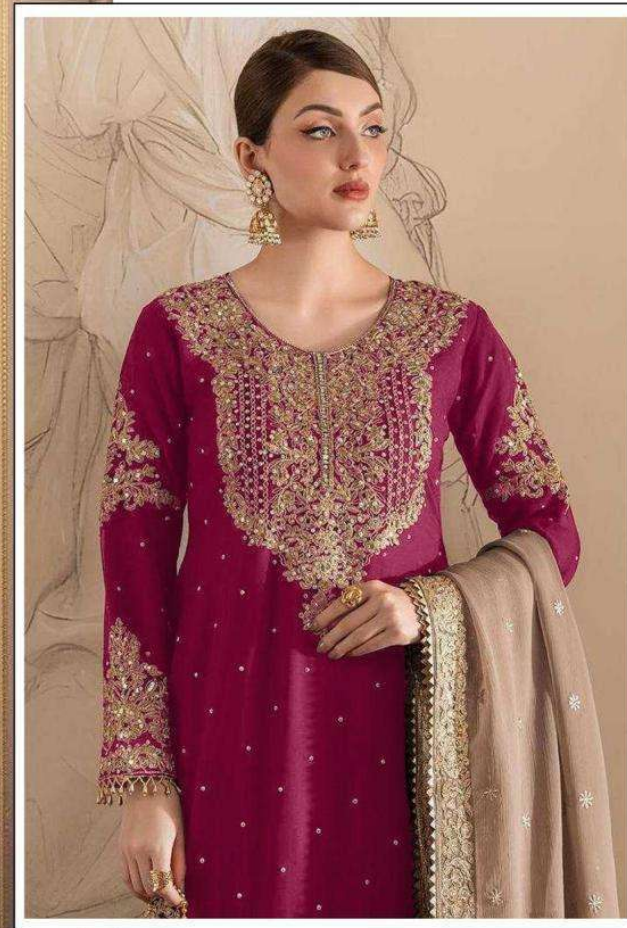

HF-95 B

HF-95 C

HOOR TEX

HF-95 D

HF-95 E

HOOR TEX

HOOR TEX

TOP :- GEORGETTE
BOTTOM :- GEORGETTE
DUPATTA :- GEORGETTE
INNER:- AMERICAN CRAPE

HF-95 E

HOOR TEX

TOP :- GEORGETTE
BOTTOM :- GEORGETTE
DUPATTA :- GEORGETTE
INNER:- AMERICAN CRAPE

HF-95 D

HOOR TEX

TOP :- GEORGETTE
BOTTOM :- GEORGETTE
DUPATTA :- GEORGETTE
INNER:- AMERICAN CRAPE

HF-95 C

HOOR TEX

TOP :- GEORGETTE
BOTTOM :- GEORGETTE
DUPATTA :- GEORGETTE
INNER:- AMERICAN CRAPE

HF-95 B

HOOR TEX

TOP :- GEORGETTE
BOTTOM :- GEORGETTE
DUPATTA :- GEORGETTE
INNER:- AMERICAN CRAPE

HF-95 A