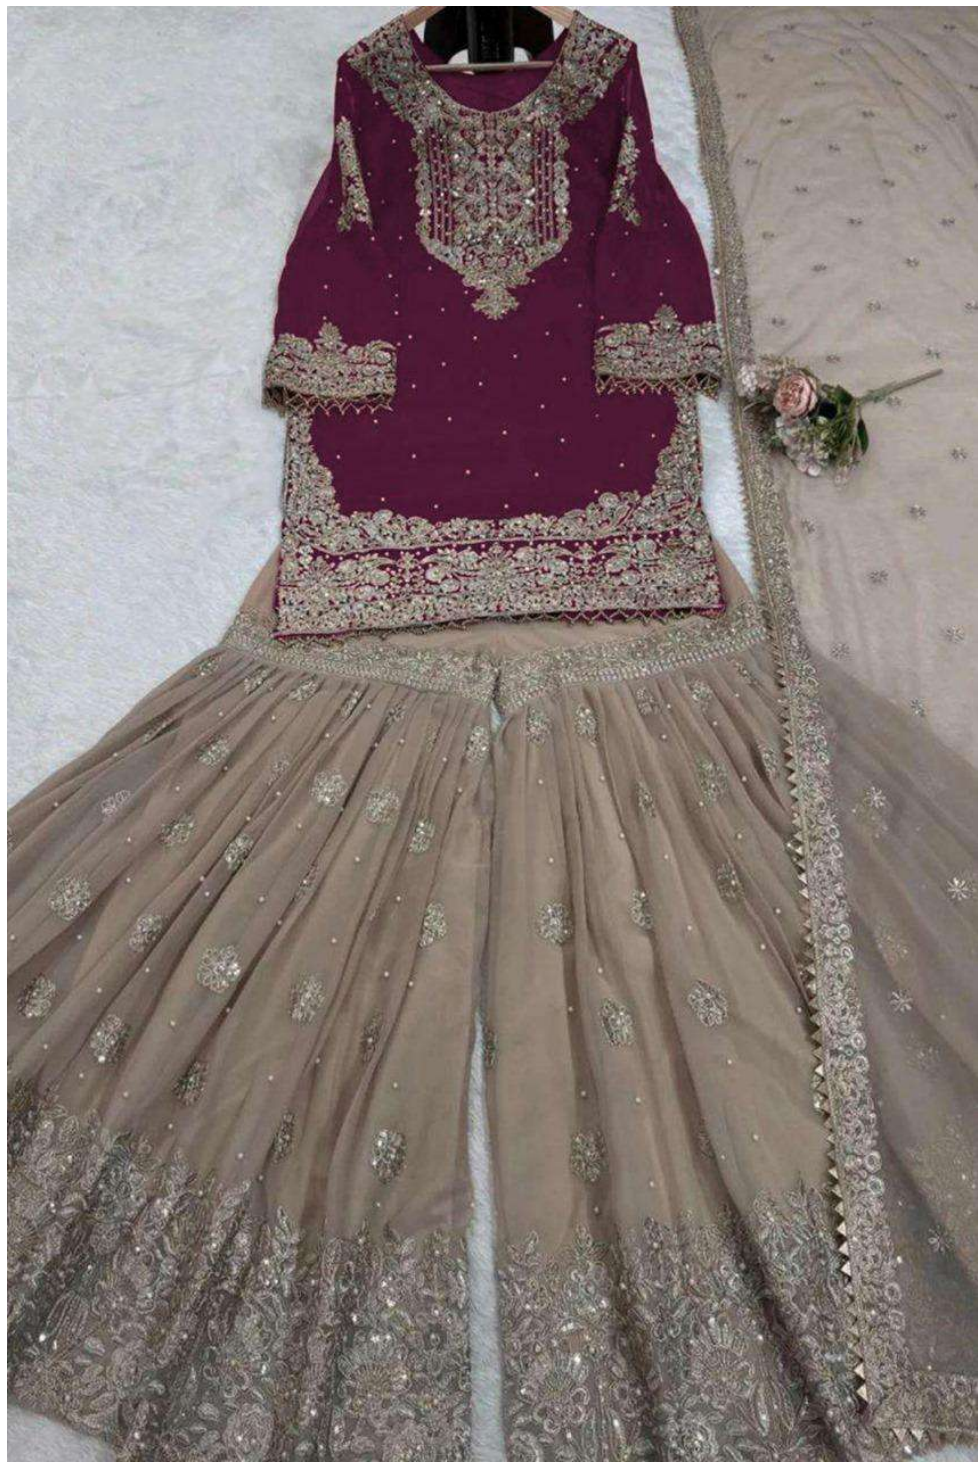

HF-95 B

HF-95 C

HOOR TEX

HF-95 D

HF-95 E

HOOR TEX

HOOR TEX

TOP :- GEORGETTE
BOTTOM :- GEORGETTE
DUPATTA :- GEORGETTE
INNER:- AMERICAN CRAPE

HF-95 E

HOOR TEX

TOP :- GEORGETTE
BOTTOM :- GEORGETTE
DUPATTA :- GEORGETTE
INNER:- AMERICAN CRAPE

HF-95 D

HOOR TEX

TOP :- GEORGETTE
BOTTOM :- GEORGETTE
DUPATTA :- GEORGETTE
INNER:- AMERICAN CRAPE

HF-95 C

HOOR TEX

TOP :- GEORGETTE
BOTTOM :- GEORGETTE
DUPATTA :- GEORGETTE
INNER:- AMERICAN CRAPE

HF-95 B

HOOR TEX

TOP :- GEORGETTE
BOTTOM :- GEORGETTE
DUPATTA :- GEORGETTE
INNER:- AMERICAN CRAPE

HF-95 A