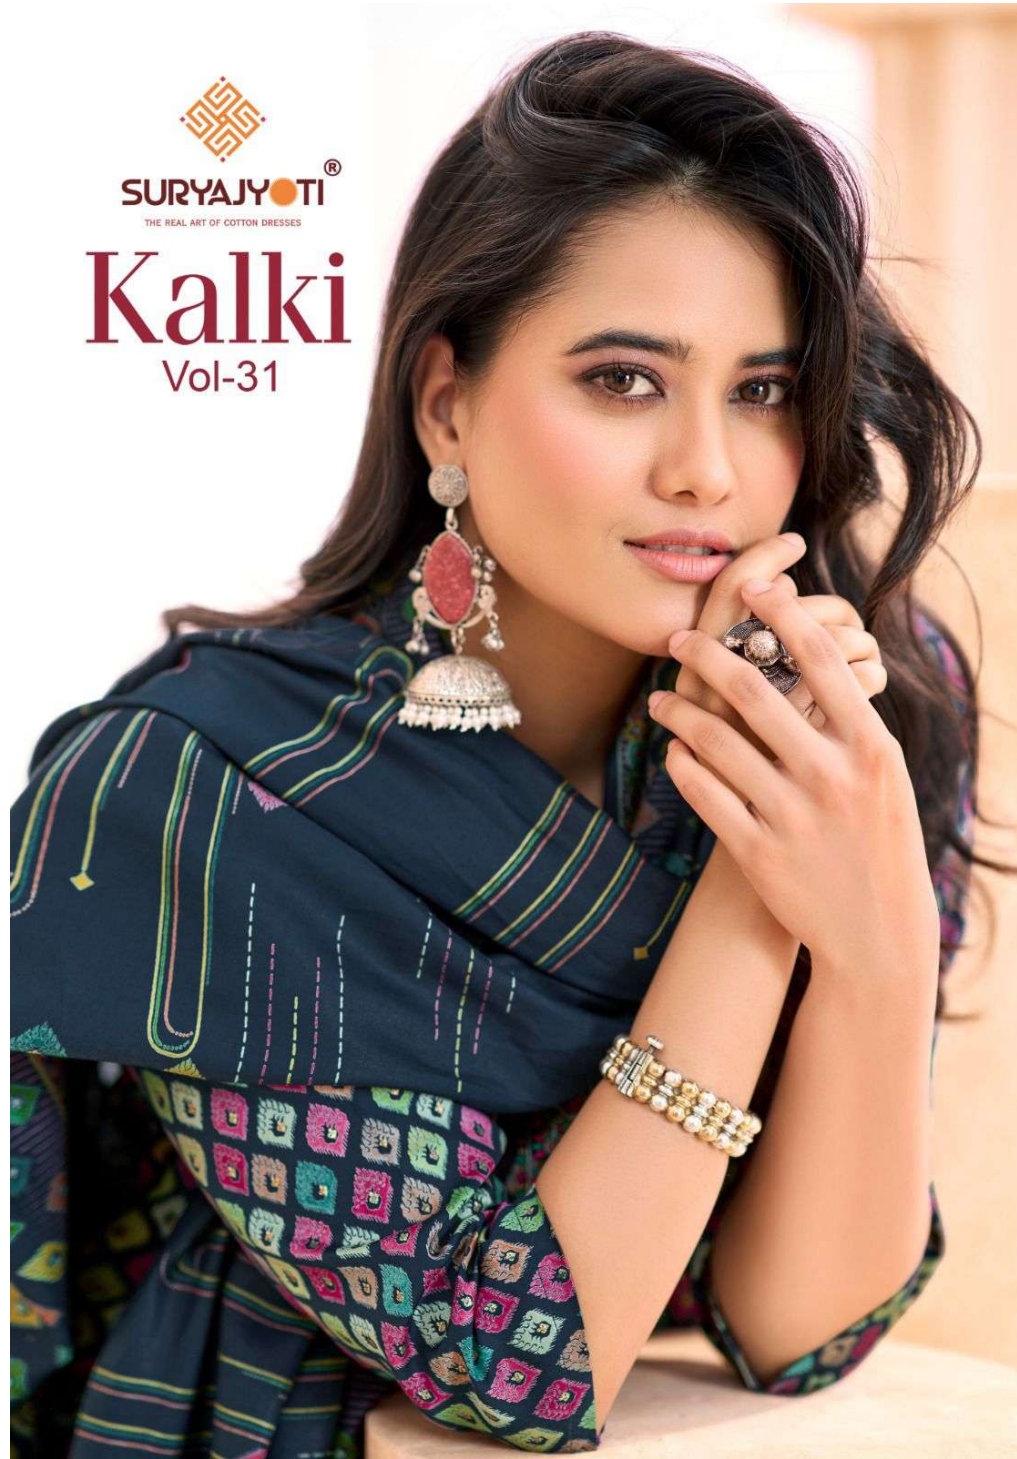

SURYAJYOTI®
THE REAL ART OF COTTON DRESSES

Kalki

Vol-31

SURYAJYOTI[®]
THE REAL ART OF COTTON DRESSES
31002

SURYAJYOTI®

THE REAL ART OF COTTON DRESSES

31003

SURYAJYOTI[®]
THE REAL ART OF COTTON DRESSES
31001

31008

Kalki

Vol-31

: TOP : Jam Satin Discharge Print With Foil And Neck Embroidery	: BOTTOM : Pure Cotton	: DUPATTA : Pure Modal Silk Discharge Print With Tessels
---	----------------------------------	--