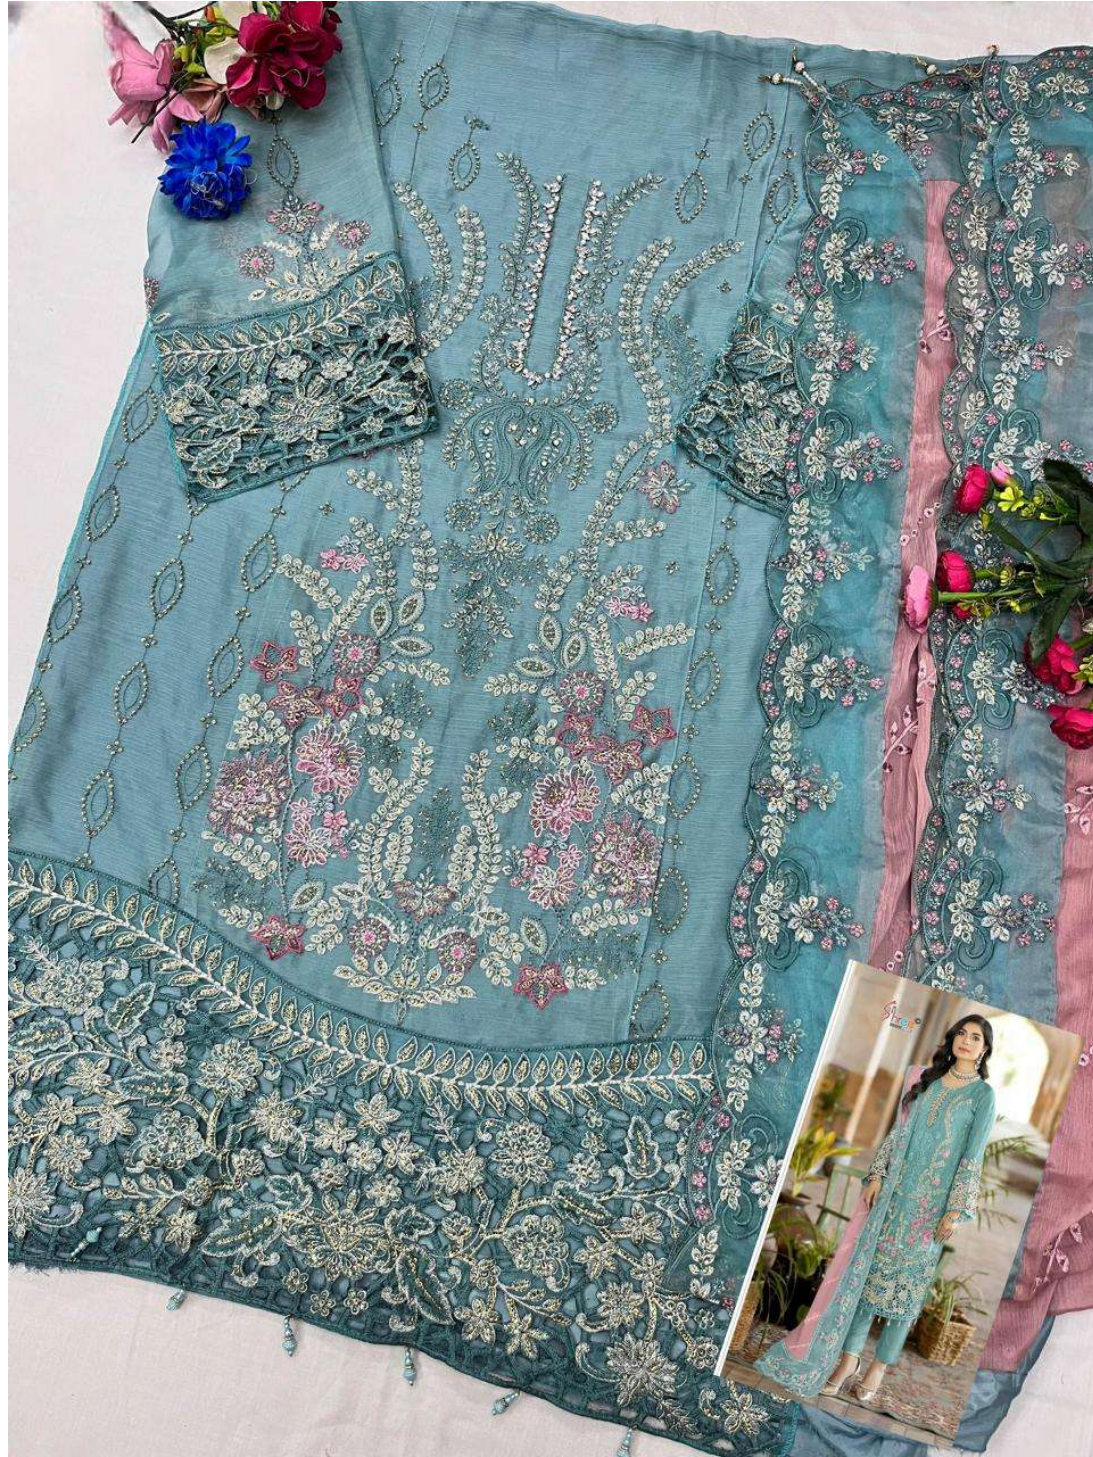

Chiffons

TOP:- EMBROIDERED HEAVY CHIFFON
WITH HEAVY HAND KHATLI WORK
DUPATTA:- CHIFFON EMBROIDERED
BOTTOM / INNER:- FRENCH

SF-5539

SF-5539-B

SF-5539-C

SF-5539-D

Chiffons

TOP:- EMBROIDERED HEAVY CHIFFON
WITH HEAVY HAND KHATLI WORK
DUPATTA:- CHIFFON EMBROIDERED
BOTTOM / INNER:- FRENCH

SF-5539

SF-5539-B

SF-5539-C

SF-5539-D

Chiffons

SF-5539-D

**TOP:- EMBROIDERED HEAVY CHIFFON
WITH HEAVY HAND KHATLI WORK**

DUPATTA:- CHIFFON EMBROIDERED

Chiffons

SF-5539-C

**TOP:- EMBROIDERED HEAVY CHIFFON
WITH HEAVY HAND KHATLI WORK**

DUPATTA:- CHIFFON EMBROIDERED

BOTTOM / INNER:- FRENCH

☒ DRY CLEAN ONLY
⚠ DO NOT USE ANY BLEACH OR RTAN REMOVING CHEMICAL
☒ IRON THE FABRIC AT MODERATE TEMPERATURE