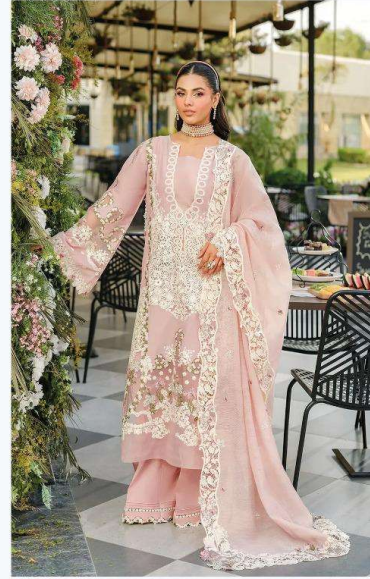

A woman with long brown hair is sitting on a black piano bench. She is wearing a long, flowing purple dress with intricate lace and floral embroidery. She is also wearing a multi-strand pearl necklace and white high-heeled sandals. The piano is open, and the background shows a bright, outdoor setting with greenery and white curtains.

**DS**  
**DEEPSY**<sup>®</sup>  
suits

Elaf **4**

DS

1434

1431

1432

1435

1436