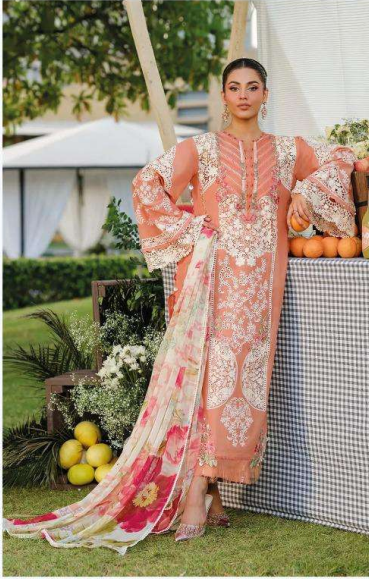

1431

DEEPSY®
SUITS
Elaf4