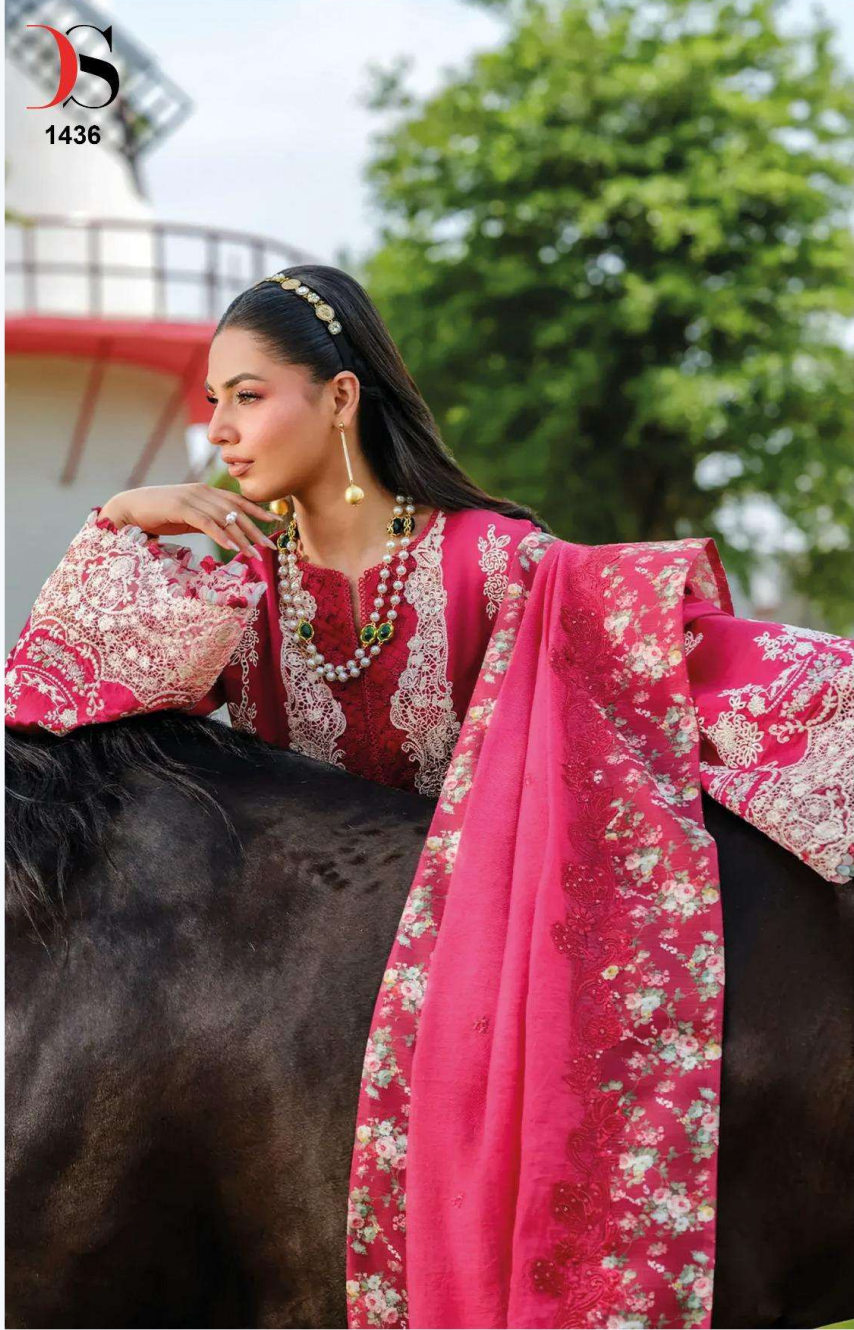

A woman with long brown hair is sitting on a black piano bench. She is wearing a long, flowing purple dress with intricate lace and floral embroidery. She is also wearing a multi-strand pearl necklace and white high-heeled sandals. The piano is open, and the background shows a bright, outdoor setting with greenery and white curtains.

**DS**  
**DEEPSY**<sup>®</sup>  
suits

Elaf **4**

DS

1434

1431

1432

1435

1436