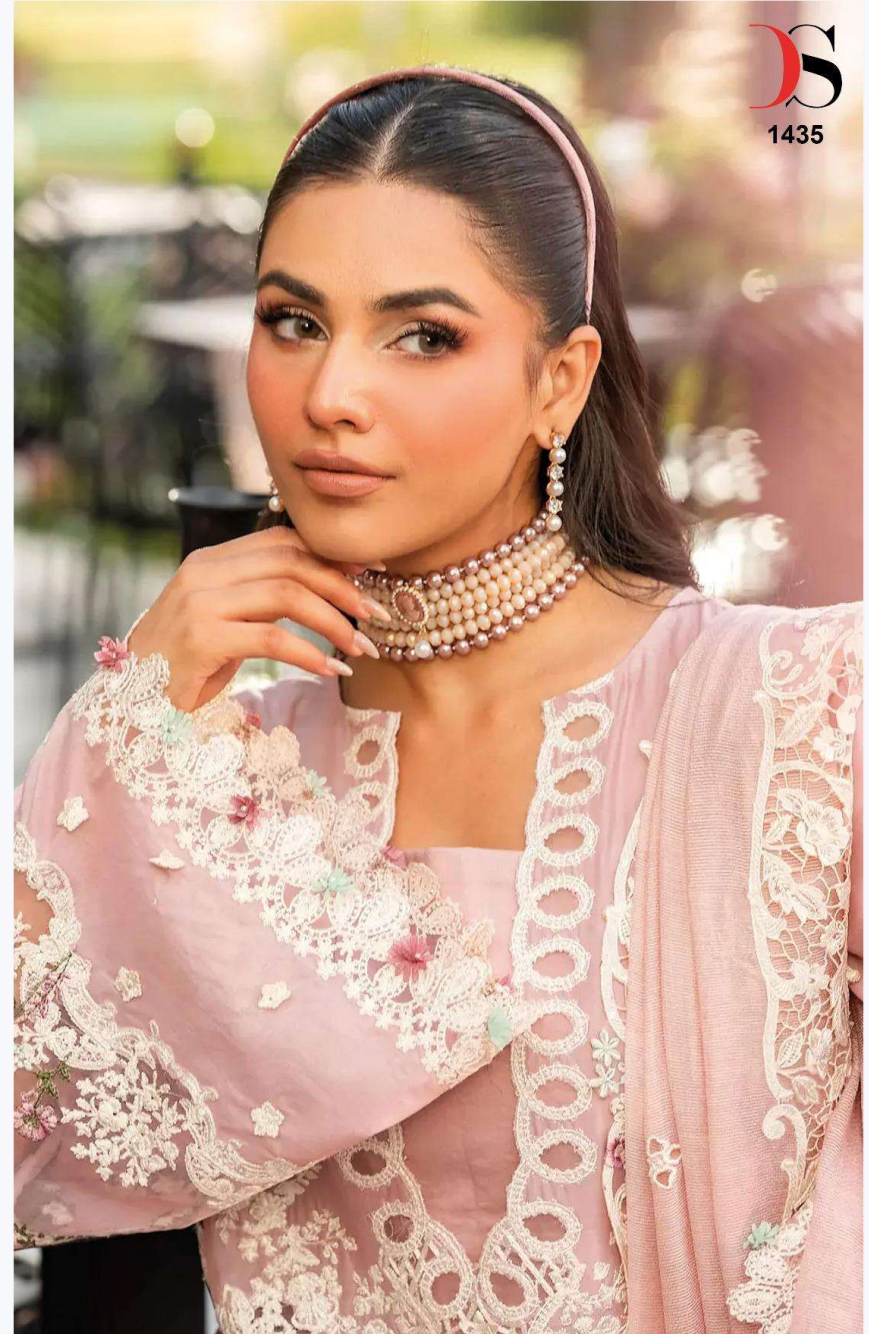

A woman with long brown hair is sitting on a black piano bench. She is wearing a long, flowing purple dress with intricate lace and floral embroidery. She is also wearing a multi-strand pearl necklace and white high-heeled sandals. The piano is open, and the background shows a bright, outdoor setting with greenery and white curtains.

**DS**  
**DEEPSY**<sup>®</sup>  
suits

Elaf **4**

DS

1434

1431

1432

1435

1436