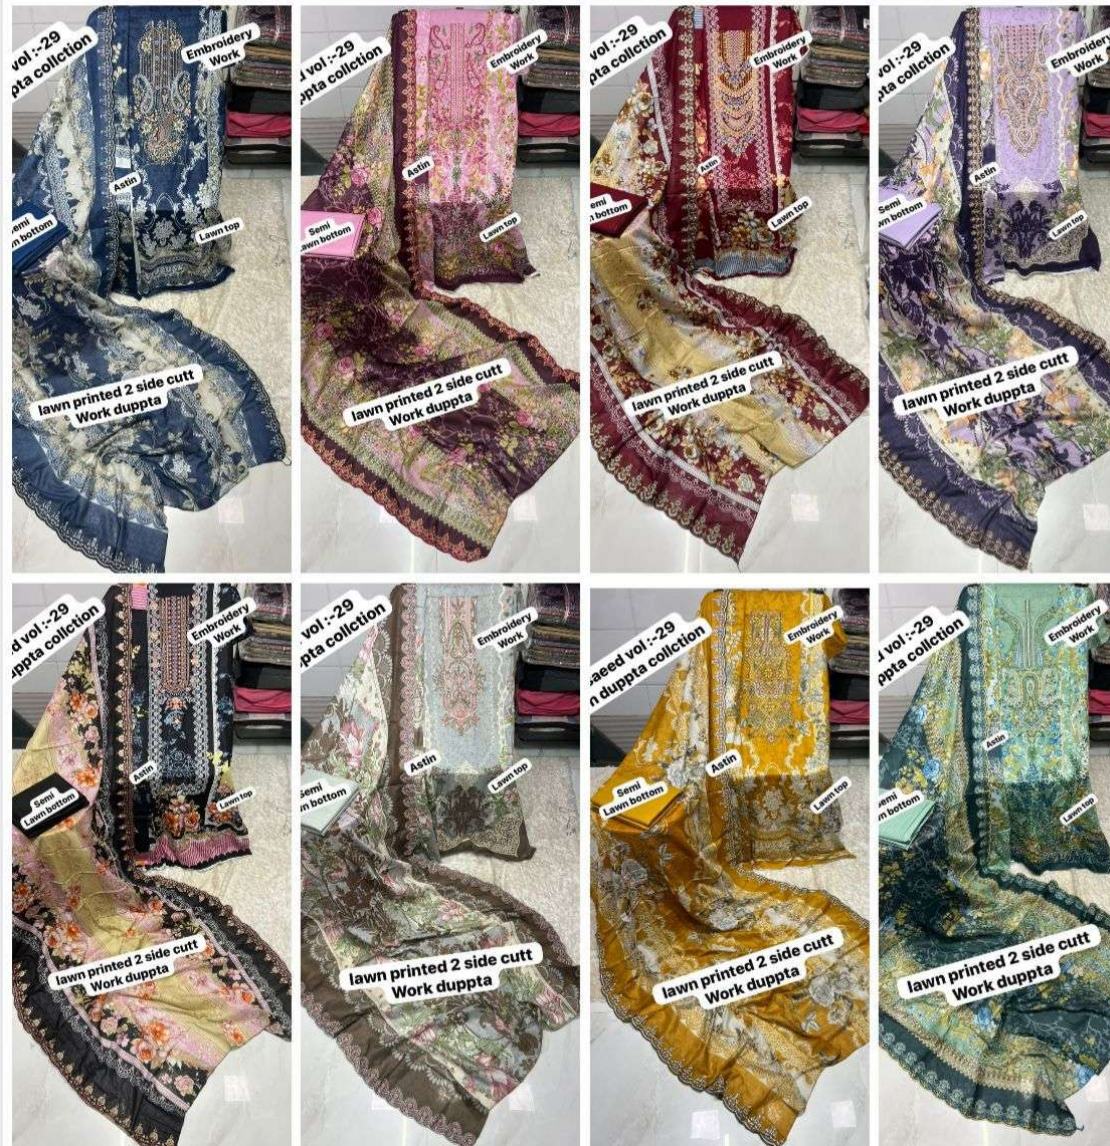

**Bin saeed vol :-29
Cotton duppta collection**

**Embroidery
Work**

Astin

**Semi
Lawn bottom**

Lawn top

**lawn printed 2 side cutt
Work duppta**

Bin saeed vol :- 29

Pure cotton duppta with 2 side cutt work duppta

Kashmiri work

Embroidery Work

**Bin saeed vol :- 29
Cutt work duppta
collection**

**Pure lawn printed 2 side
cutt work duppta**

**Bin saeed vol :- 29
Cutt work duppta
collection**

**Embroidery
Work**

Kashmiri work