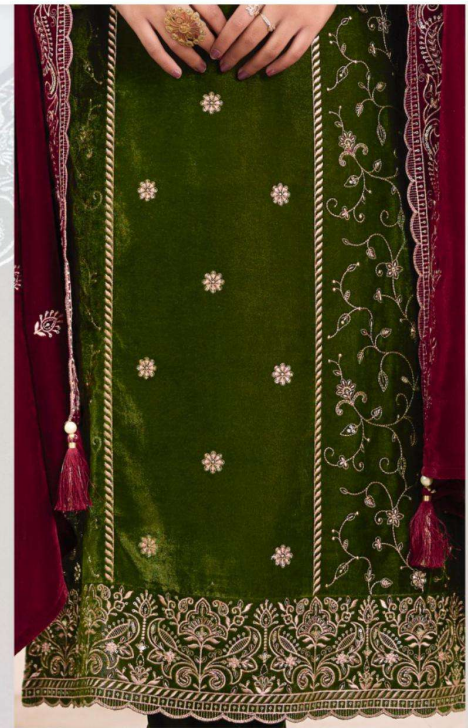

LIVIA

THE PERFECTLY BLENDED PRINT AND PASTEL TO RULE THE SEASON.

F-8091

POWER OF FASHION

THE MINT SHADE PROMISES
TO INCITE SERIOUS ENVY.

F-8093

F-8094

F-8091

F-8092

F-8093

F-8094

[TOP]
PREMIUM 9000 VELVET WITH HEAVY WORK
[BOTTOM]
PREMIUM 9000 VELVET
[DUPATTA]
PREMIUM 9000 VELVET WITH WORK