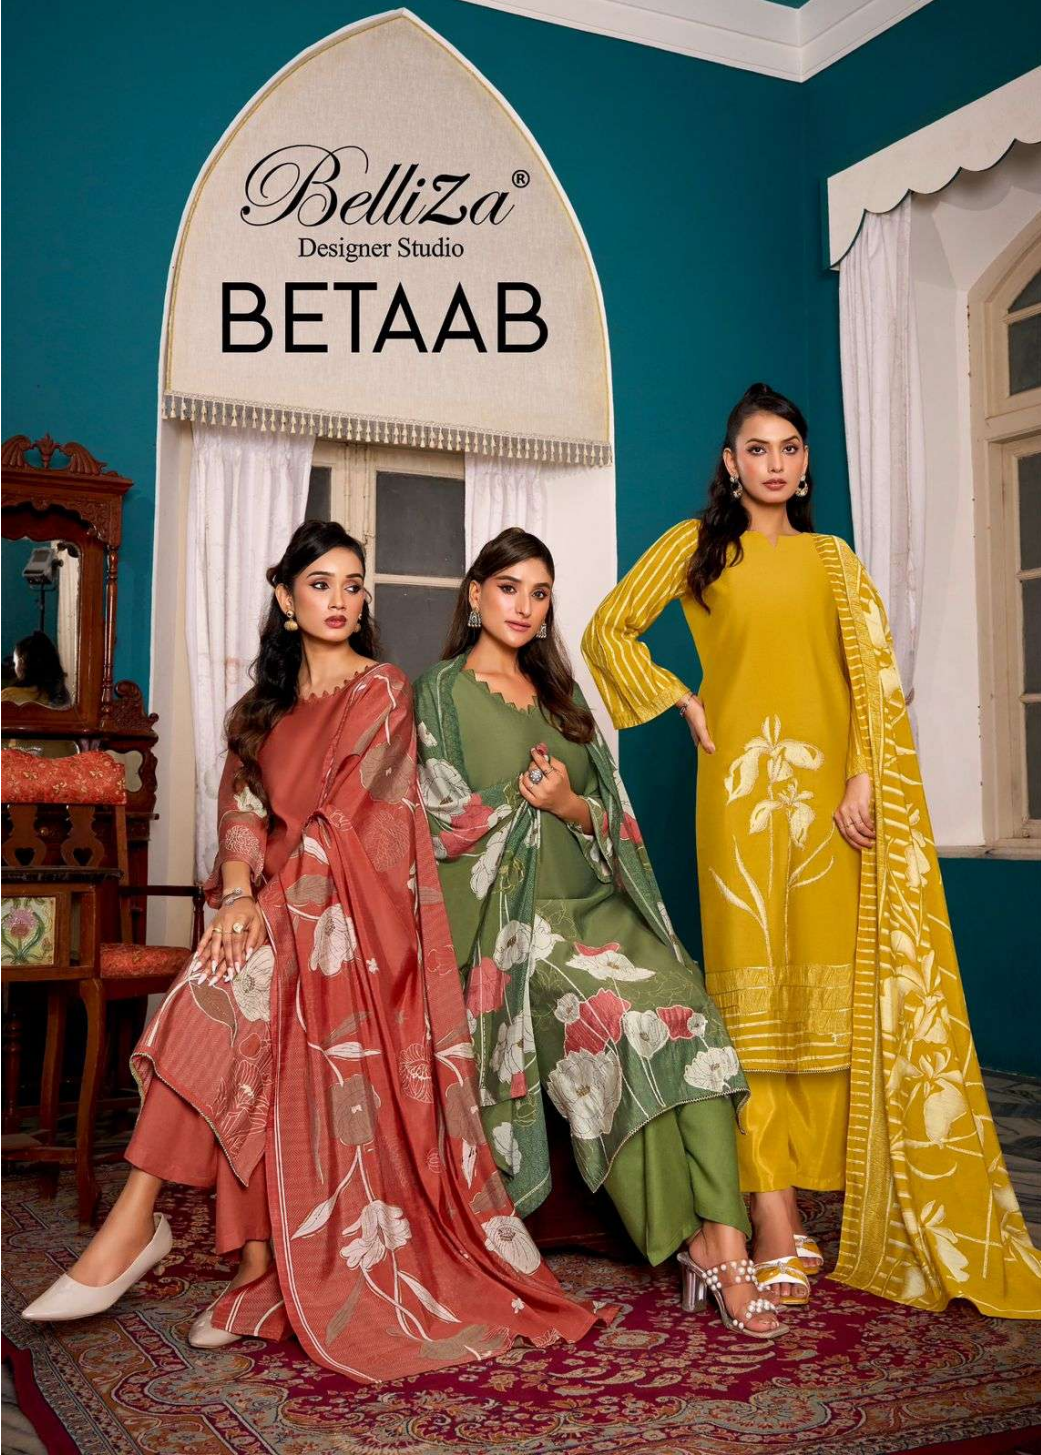

BelliZa®
Designer Studio

BETAAB

ETHEREAL BEAUTY

BRIGHTNESS OF YELLOW AND A CONTRASTING BAND OF FLOWER PRINT ARE SIMPLY STUNNING.

910-002

TURN EVERY HEAD
YOUR WAY AS YOU
STROLL ACROSS IN
AN OUTFIT FROM THE
NEW ETHNIC COLLE
CTION. CELEBRATE YOUR
CLASSY SIDE WITH
THIS PERFECT COLLE
CTION OF CHIC STYLE.

910-001

B

910-004

GLAMOUR TOUCH

910-003

THE ENIGMATIC COMBINATION OF GREEN AND SUBTLE BROWN ALONG WITH A RICH BORDER EXUDES BRILLIANT FASHION.

FRESH LOOK

AN ALL OVER
PRINT THAT
REFLECTS
PERFECTION
MAKING IT AN
IDEAL CHOICE
WITH THE PERFE
CTIONISTS.

910-006

MYSTIC BEAUTY

THE PERFECT CHOICE FOR THOSE WHO NEED A BALANCE BETWEEN CASUAL AND HEAVY LOOK.

910-005

BETAAB

910-001

910-002

910-003