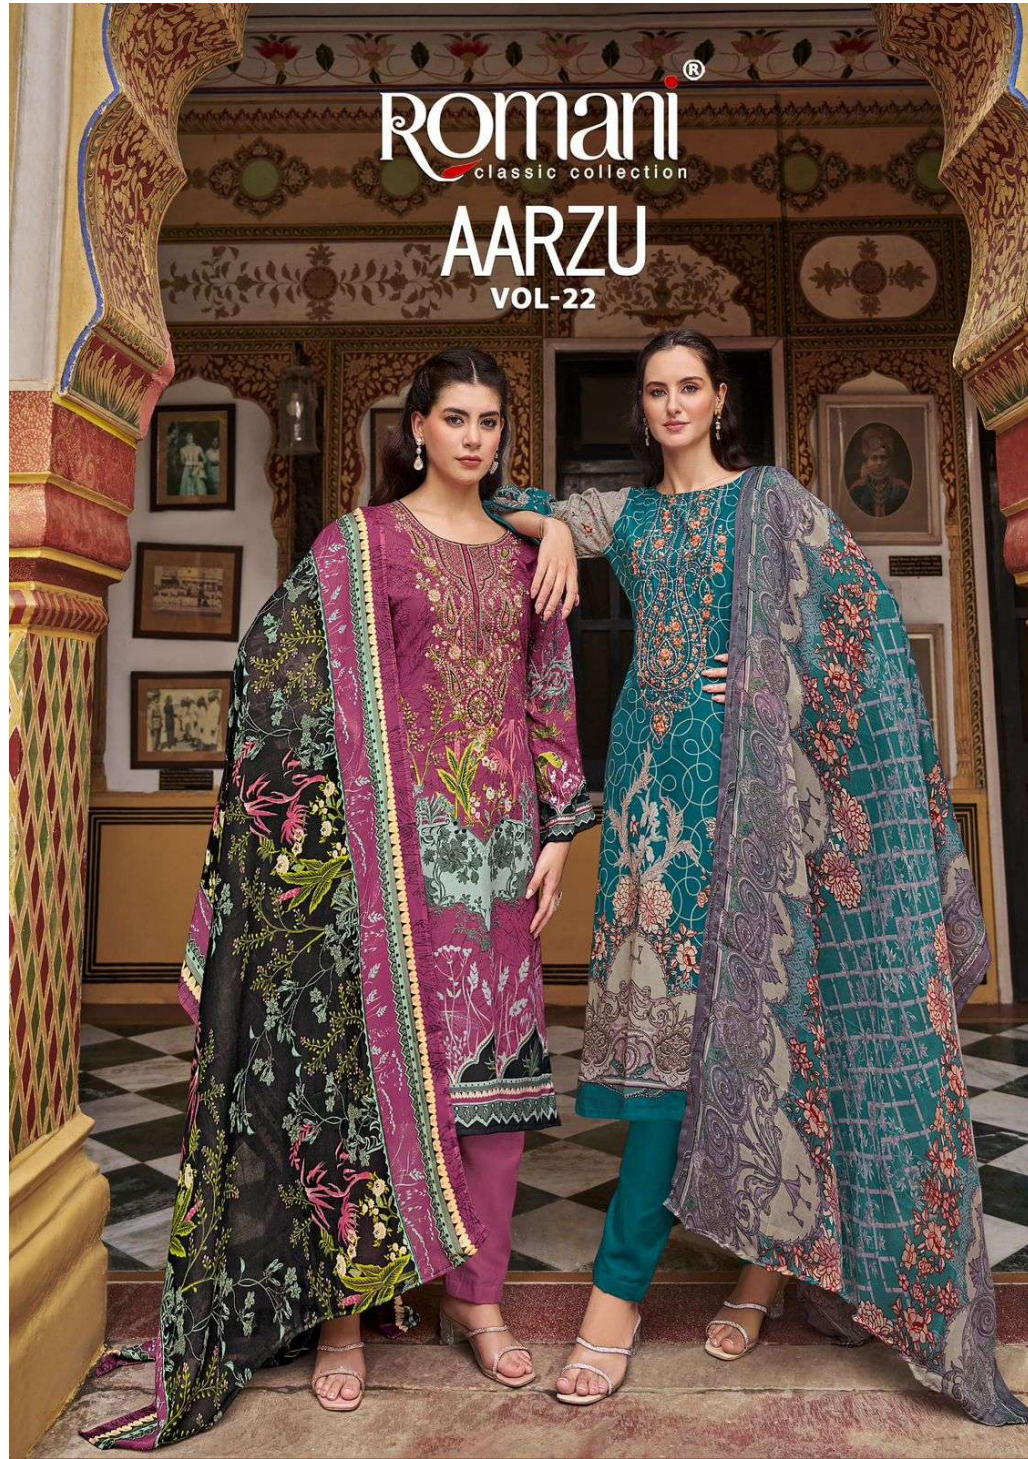

ROMANI[®]
classic collection

AARZU
VOL-22

Romani[®]
classic collection

>1113-001

Romani[®]
classic collection

Original

*One should always dress
like a marble column.

> 1113-002

Romani[®]
classic collection

> 1113-003

Romani®
classic collection

ethereal.

*Fashion is part of the daily air and it changes all the time, with all the events.

> 1113-005

Romani[®]
classic collection

"Fluidity offers an alternate way of being, crossing
and merging masculine and feminine."