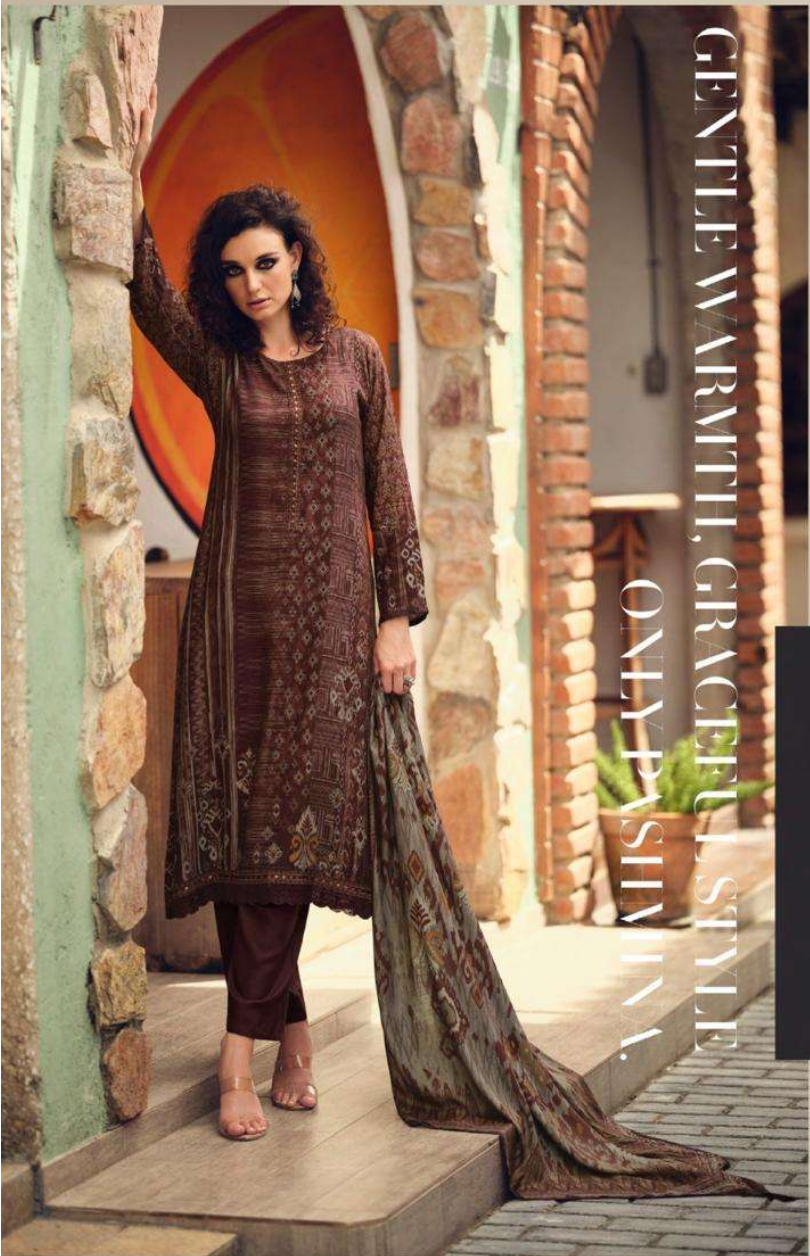

PRM<sup>®</sup>  
Trendz

CALLA

YOUR WINTER STORY. WRAPPED IN PASHMINA.

GENTLE WARMTH, GRACEFUL STYLE.  
ONLY PASIVINA.

SOFT AS SNOW, WARM AS LOVE – WINTER IN PASHTUNA.

PRM<sup>®</sup>  
Trendz

CALLA

12119