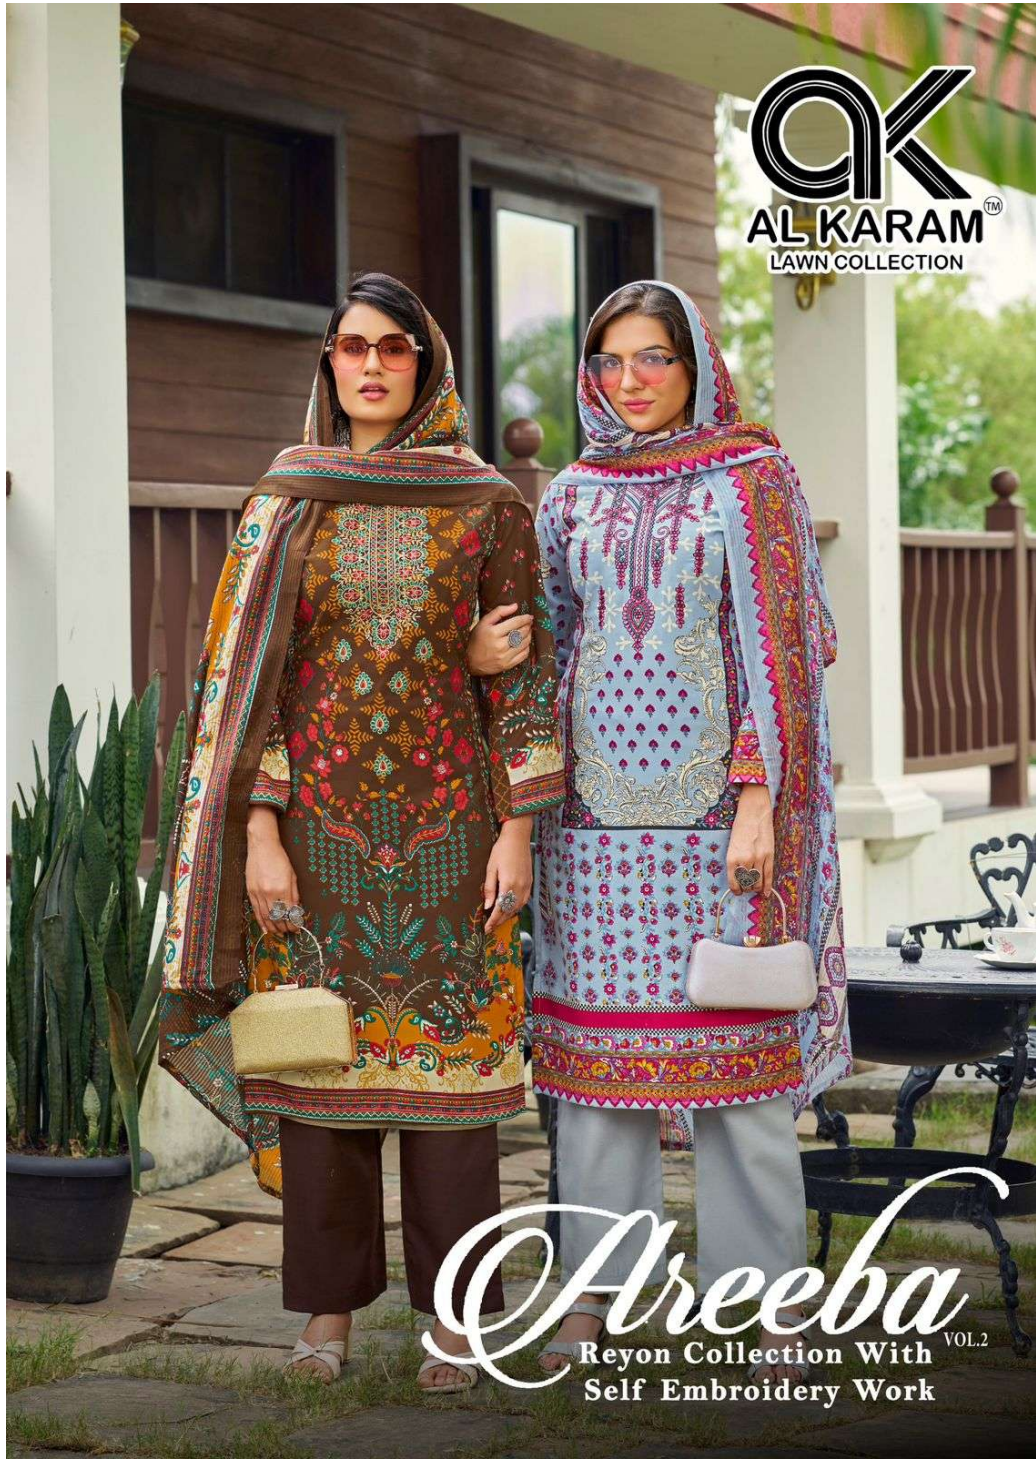

AK  
AL KARAM™  
L'AWN COLLECTION

*Areeba*  
Reyon Collection With <sup>VOL.2</sup>  
Self Embroidery Work

**AK**  
**AL KARAM™**  
LAWN COLLECTION

**AK**  
AL KARAM™  
LAWN COLLECTION

*Areeba*  
Reyon Collection With VOL-02  
Self Embroidery Work

NECK  
SELF EMBROIDERY WORK

TOP  
REYON COTTON

DUPATTA  
DIGITAL PRINT

BOTTOM  
RERON DYD

**AK**  
**AL KARAM**  
LAWN COLLECTION

D.No.2006

**AK**  
AL KARAM  
LAWN COLLECTION

*Areeba*  
Reyon Collection With VOL-02  
Self Embroidery Work

NECK  
SELF EMBROIDERY WORK

TOP  
REYON COTTON

DUPATTA  
DIGITAL PRINT

BOTTOM  
RERON DYD

**AK**  
**AL KARAM**<sup>TM</sup>  
LAWN COLLECTION

**AK**  
AL KARAM™  
LAWN COLLECTION

*Areeba*  
Reyon Collection With VOL-02  
Self Embroidery Work