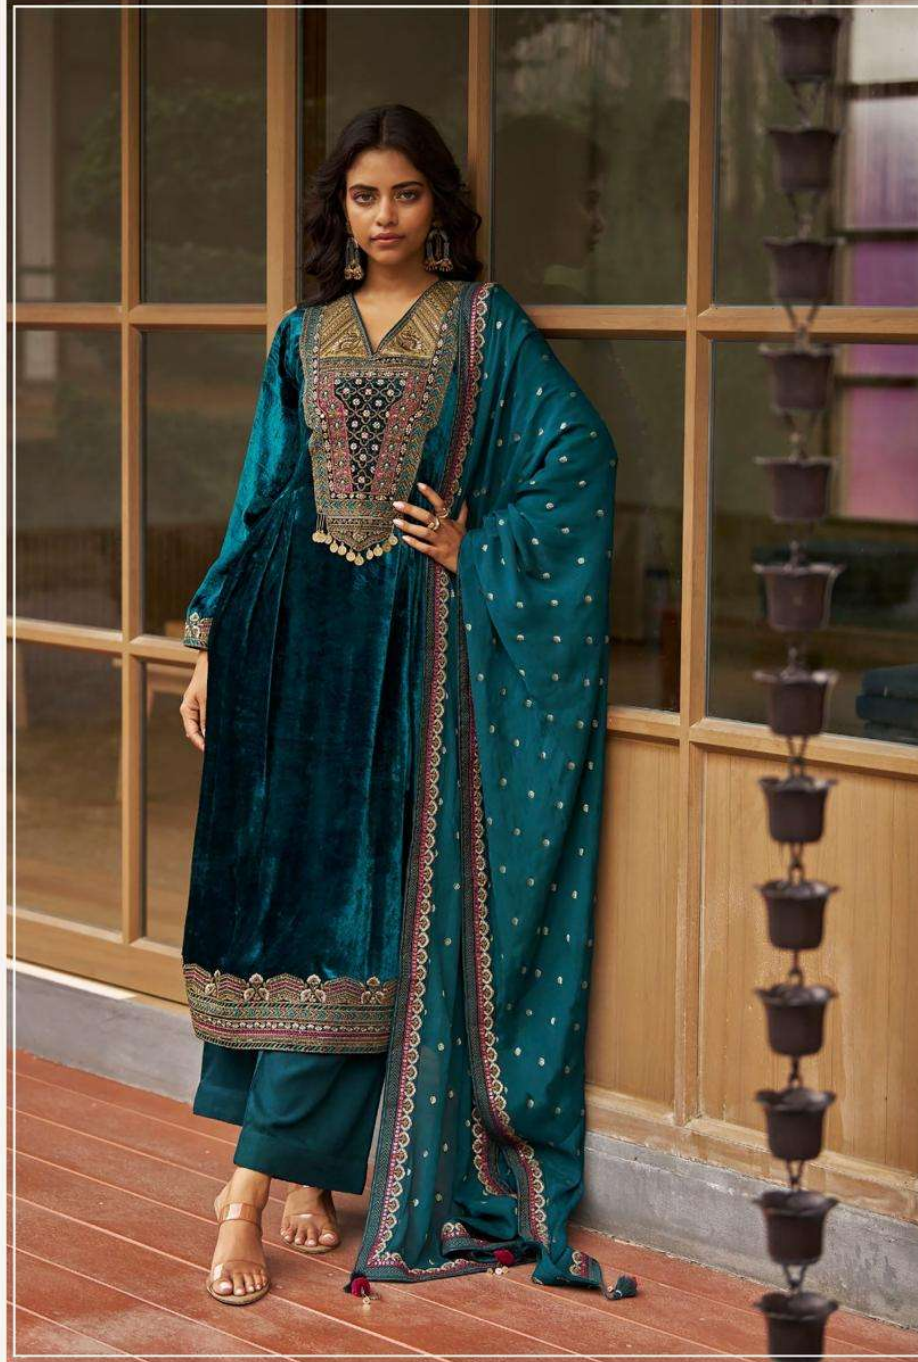

A I Q A

LIFESTYLE

QENIZ

AIQA
LIFESTYLE

A-2402

Celebrate elegance whose **Quintessential** charm
has found expression in this form!

AIQA
LIFESTYLE

Evoke your **Substantial** philosophy of ethnicity with AIQA.

Substantial

A-2404

AIQA
LIFESTYLE

QEALIZ

(Qealiz)

TOP

PURE VISCOSE VELVET WITH FANCY
WORK WITH HANDWORK.

DUPPATA

PURE BEMBERG CHINON WEAVE
WITH FANCY WORK.

BOTTOM

PURE VISCOSE PASHMINA SOLID.

Rate:-3571/-

WARM ELEGANCE: WINTER SALWAR SUIT RANGE

AIQA
LIFESTYLE

QEAULZ

A-2401