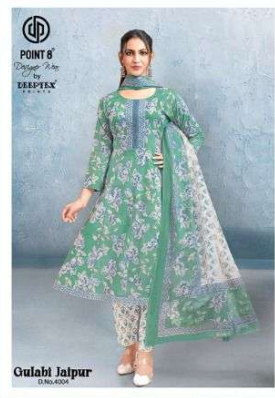

Gulabi Jaipur
D.16.4001

POINT 8
Designer Wear
by
DEEPTEX

Gulabi Jaipur
D.16.4004