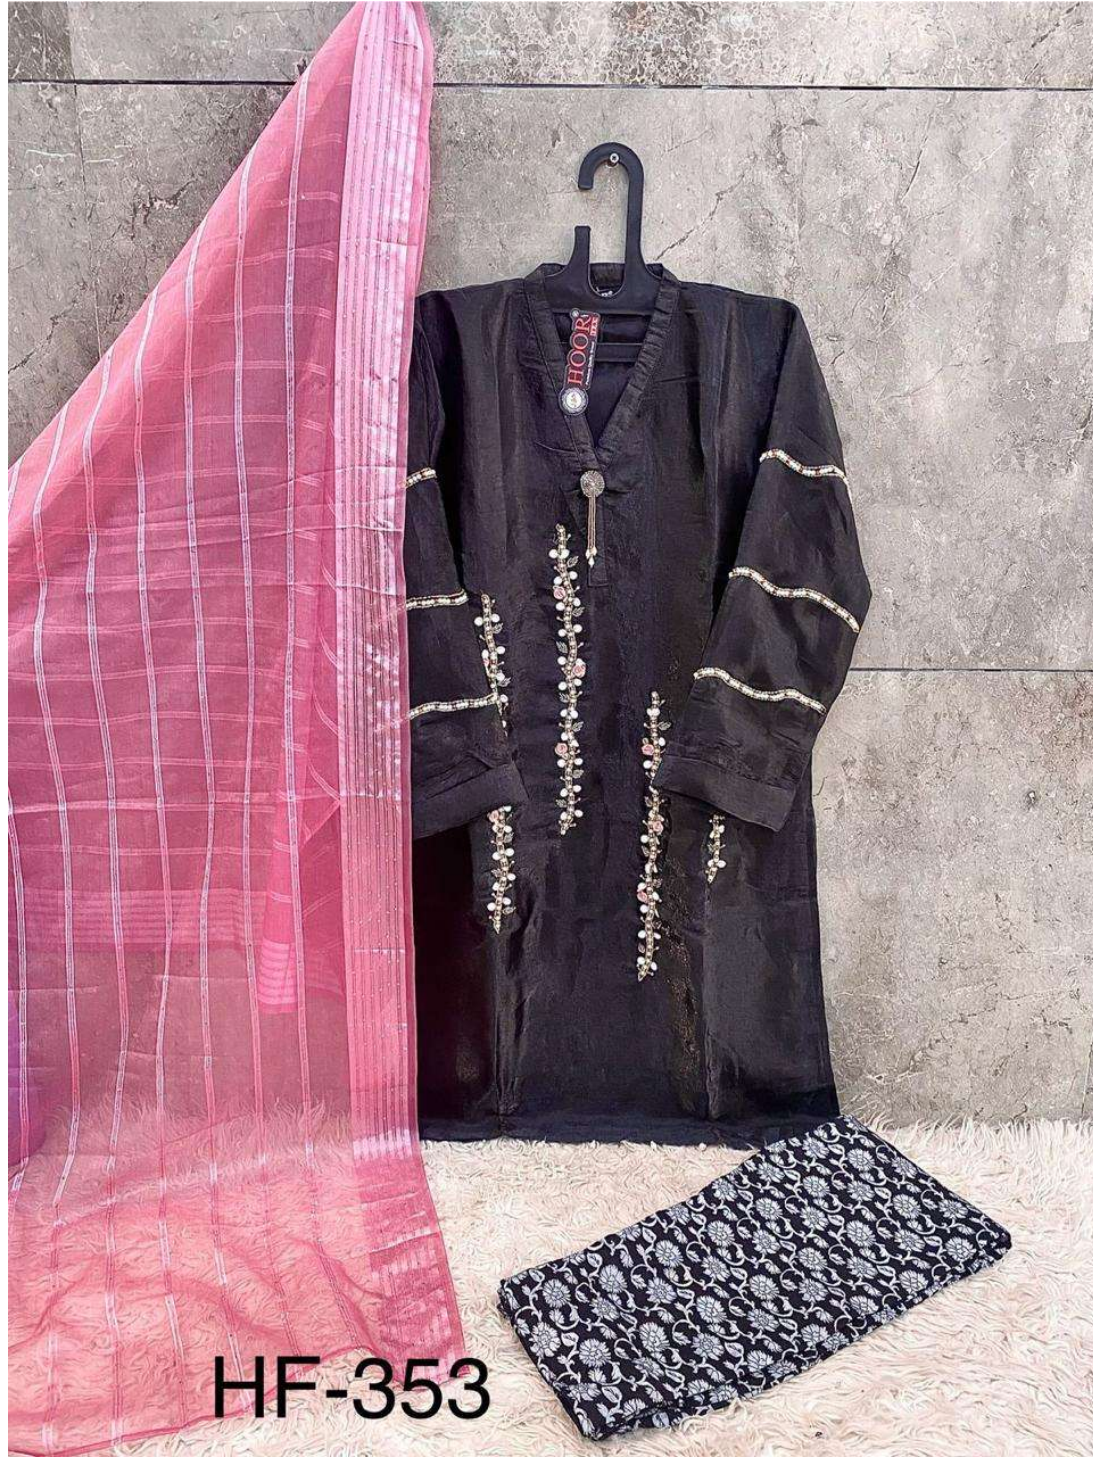

HF-353

HF-353 D

Top :- Havey Organza

Bottom :- Heavy Jecard

Dupatta :- Heavy Organza

HOOR TEX

CARE INSTRUCTIONS

DRY CLEAN RECOMMENDED
DO NOT USE ANY TYPE OF BLEACH OR STAIN REMOVING CHEMICALS
DO NOT OVER EXPOSE DAMP FABRIC TO STRONG SUNLIGHT
IRON AT MODERATE TEMPERATURE