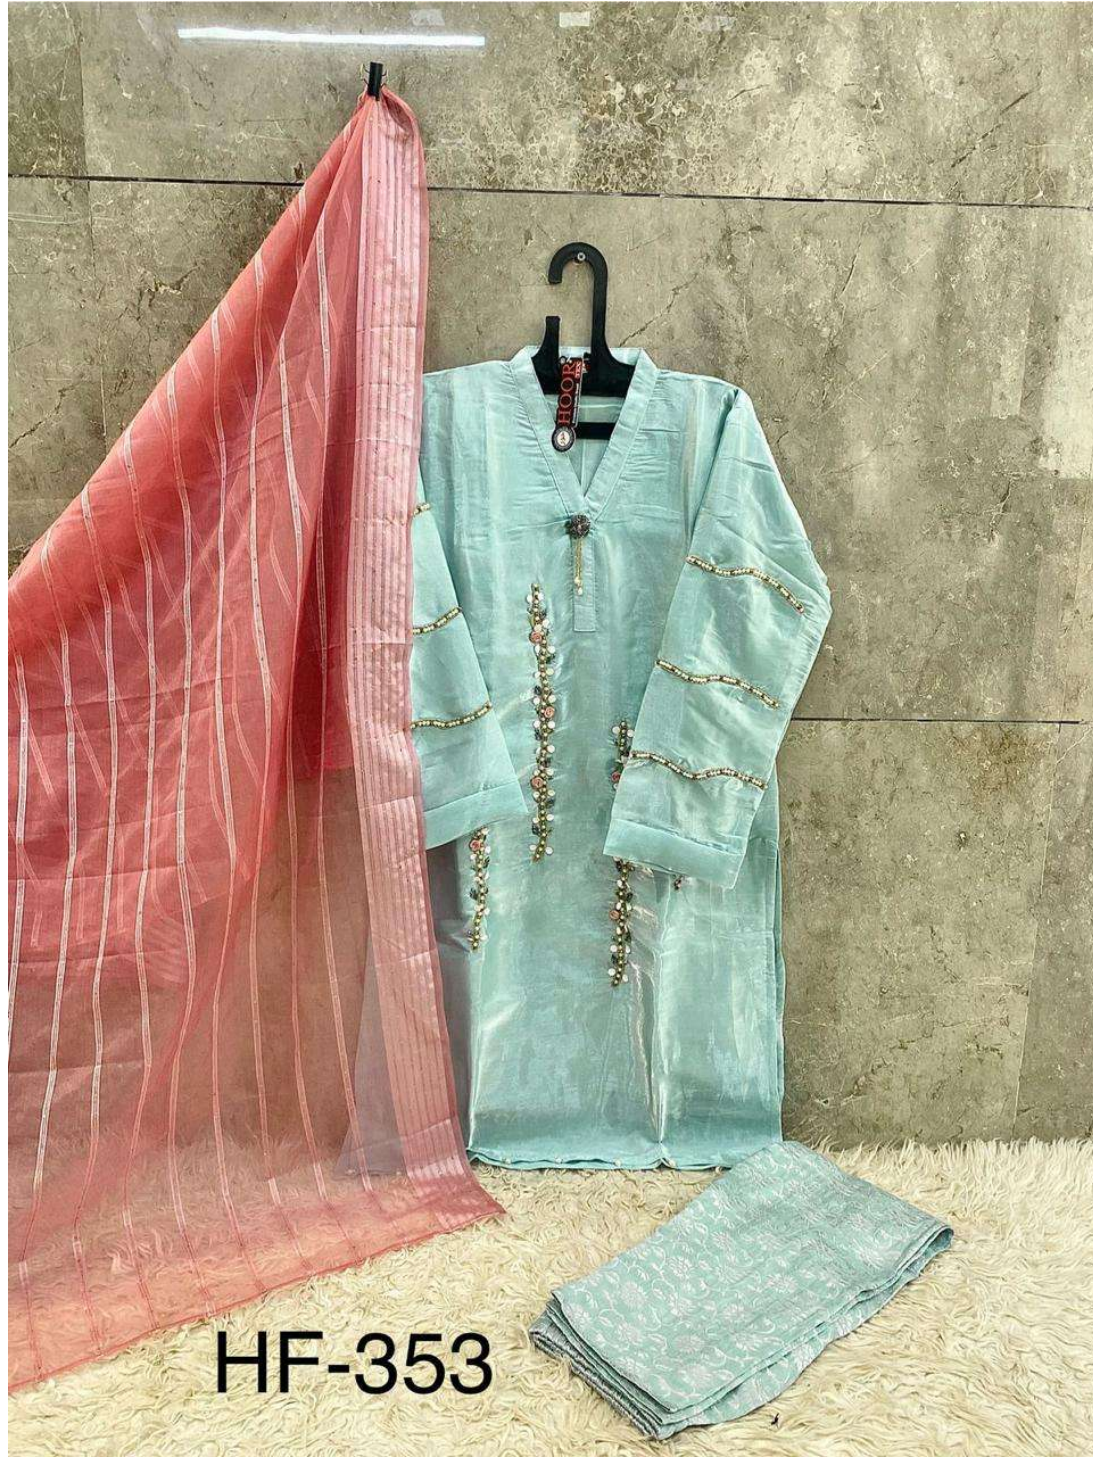

HF-353

HF-353 F

Top :- Havey Organza

Bottom :- Heavy Jecard

Dupatta :- Heavy Organza

HOOR TEX

CARE INSTRUCTIONS

DRY CLEAN RECOMMENDED
DO NOT USE ANY TYPE OF BLEACH OR STAIN REMOVING CHEMICALS
DO NOT OVER EXPOSE DAMP FABRIC TO STRONG SUNLIGHT
IRON AT MODERATE TEMPERATURE