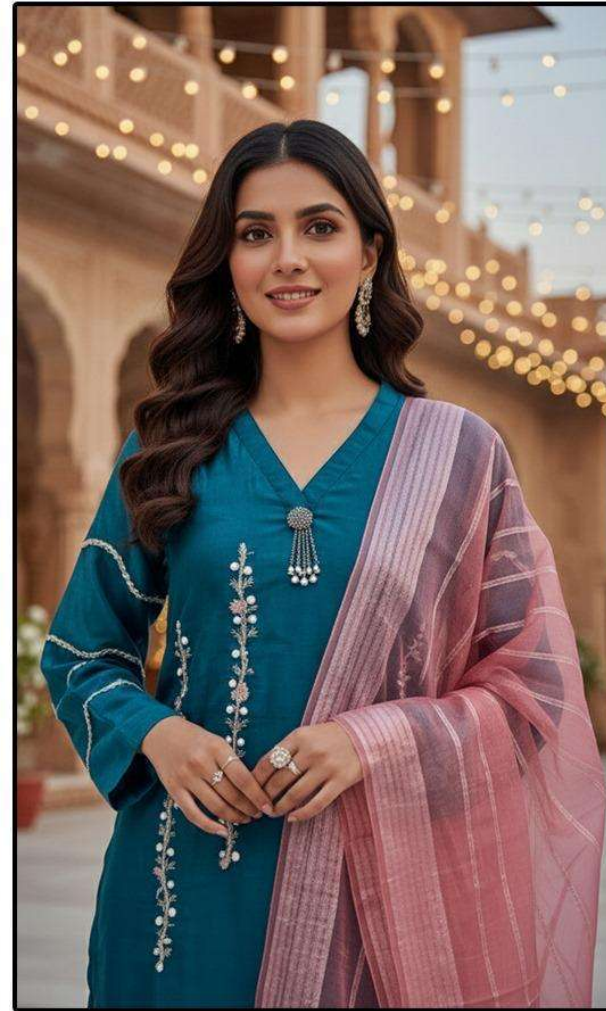

HF-353 B

Top :- Havey Organza

Bottom :- Heavy Jecard

Dupatta :- Heavy Organza

HOOR TEX

CARE INSTRUCTIONS

DRY CLEAN RECOMMENDED
DO NOT USE ANY TYPE OF BLEACH OR STAIN REMOVING CHEMICALS
DO NOT OVER EXPOSE DAMP FABRIC TO STRONG SUNLIGHT
IRON AT MODERATE TEMPERATURE