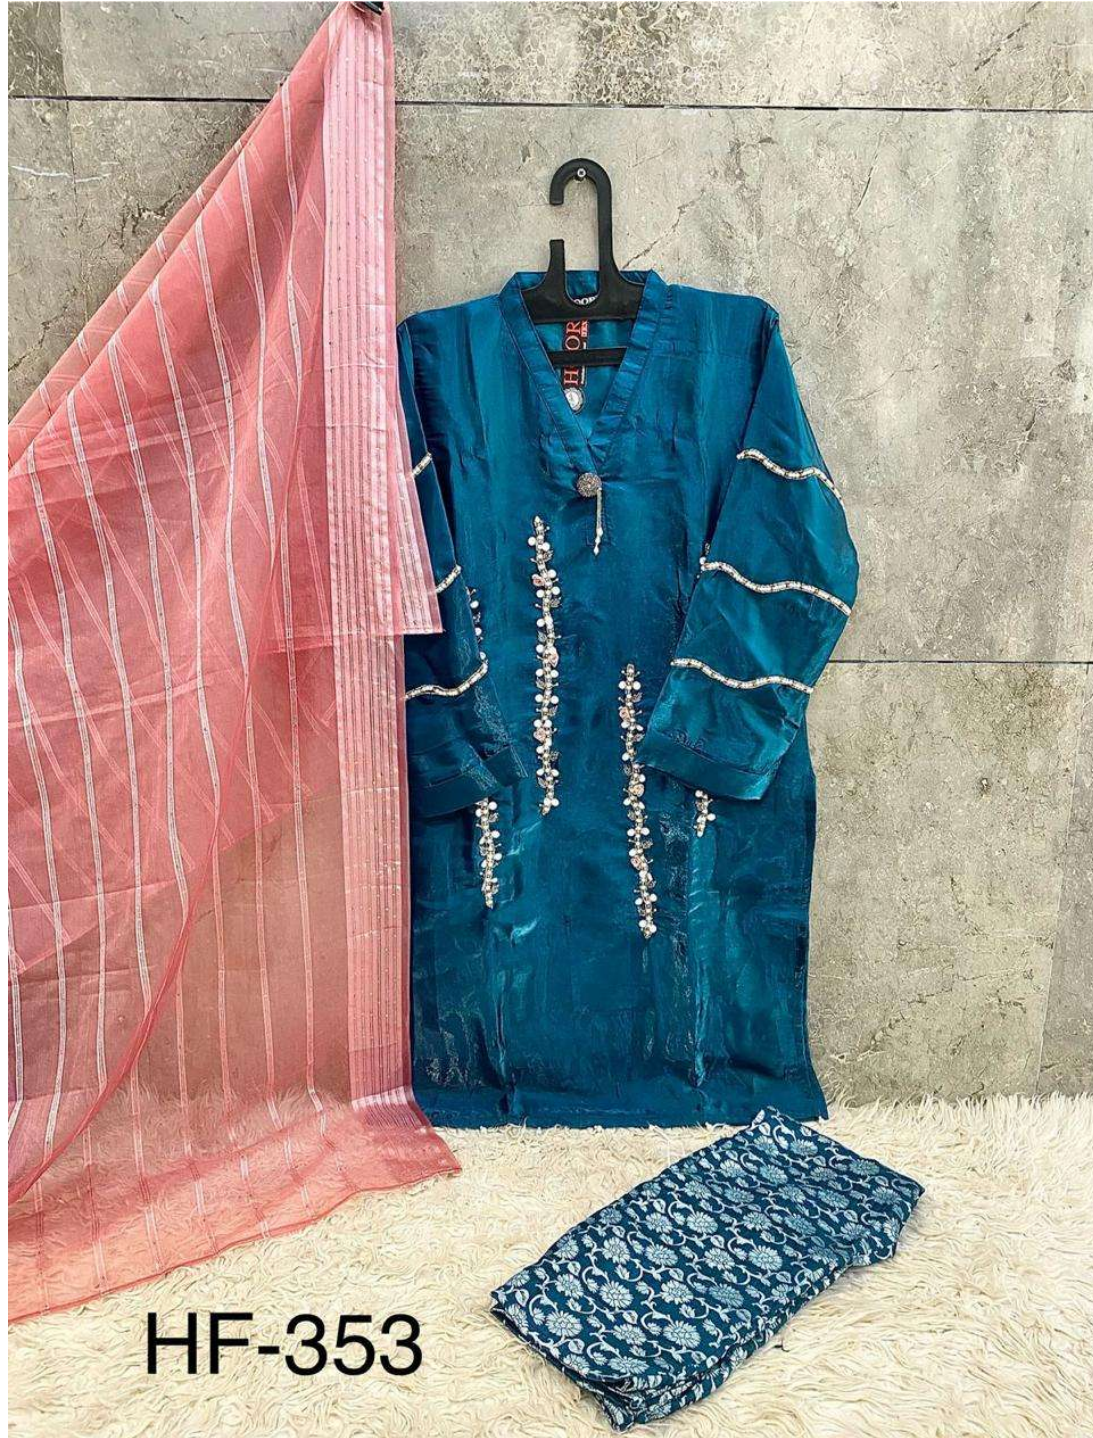

HF-353

HF-353 B

Top :- Havey Organza

Bottom :- Heavy Jecard

Dupatta :- Heavy Organza

HOOR TEX

CARE INSTRUCTIONS

DRY CLEAN RECOMMENDED
DO NOT USE ANY TYPE OF BLEACH OR STAIN REMOVING CHEMICALS
DO NOT OVER EXPOSE DAMP FABRIC TO STRONG SUNLIGHT
IRON AT MODERATE TEMPERATURE