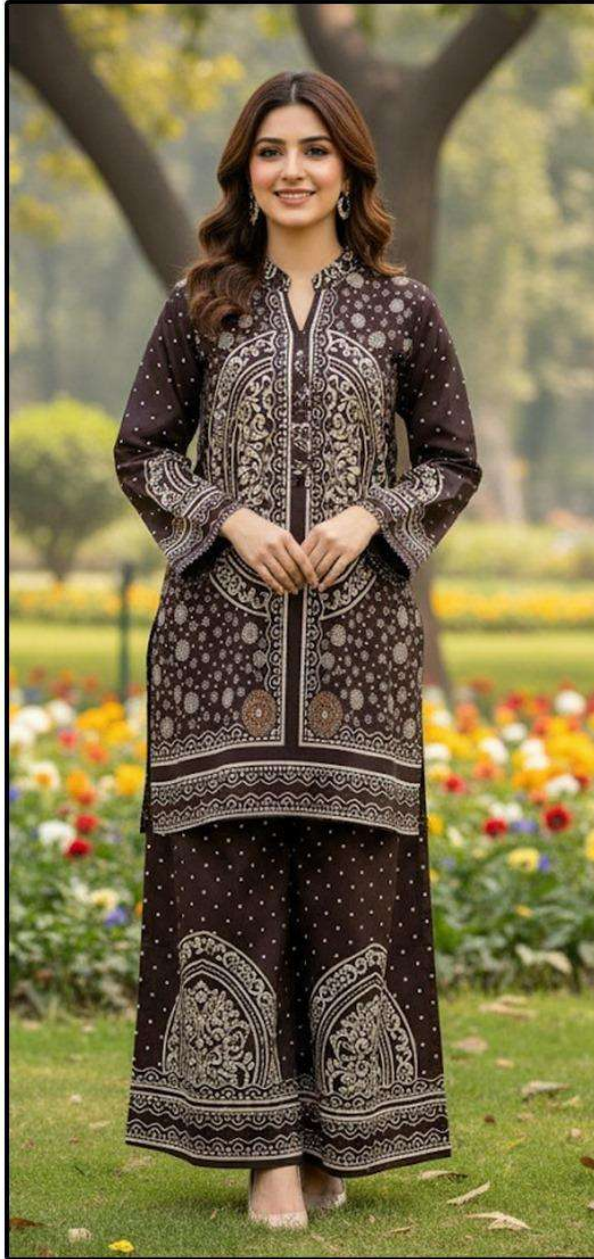

HF-344

Top :- Reyon Satin Printed

Bottom :- Reyon Satin Printed

HOOR TEX

CARE INSTRUCTIONS

DRY CLEAN RECOMMENDED
DO NOT USE ANY TYPE OF BLEACH OR STAIN REMOVING CHEMICALS
DO NOT OVER EXPOSE DAMP FABRIC TO STRONG SUNLIGHT
IRON AT MODERATE TEMPERATURE