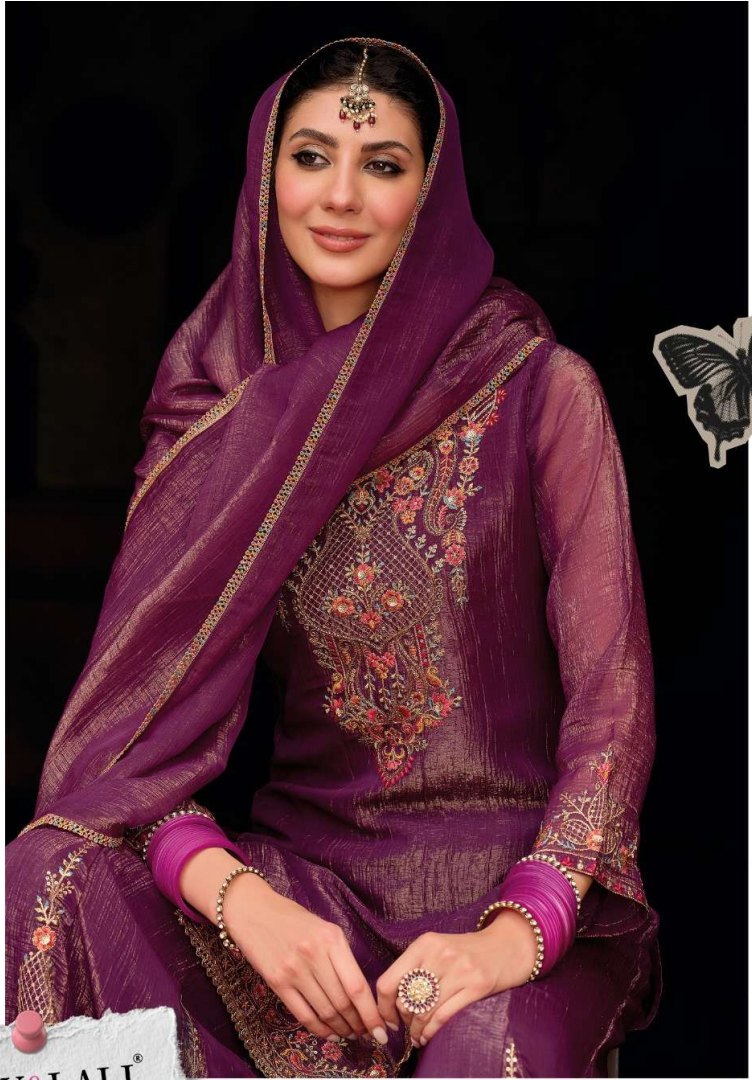

LILY & LALI®
GULS PRIDE
A PRODUCT OF *Sirona* GROUP
DRAPED IN FABRICS THAT WHISPER TALES OF
TIMELESS BEAUTY, THESE ENSEMBLES EMBODY AN
UNPARALLELED GRACE
28603