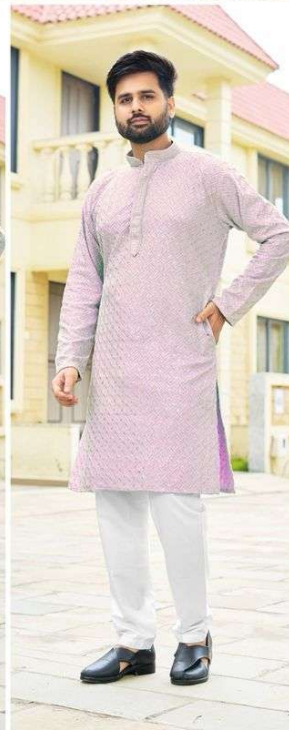

White

Black

Turquoise

Pastel pink

Grey

Rose Pink

M

Pista

Pista

Rose P

W

Grey

Black

PhotoGrid

		SIZE CHART	IN INCHES
SIZE NO:	KURTAS CHEST (WITH LOOSING)	KURTA LENGTH	SHOULDER
M(38)	42"	40"	17.5"
L(40)	44"	41"	18"
XL(42)	46"	42"	19"
XXL(44)	48"	42"	19.5"