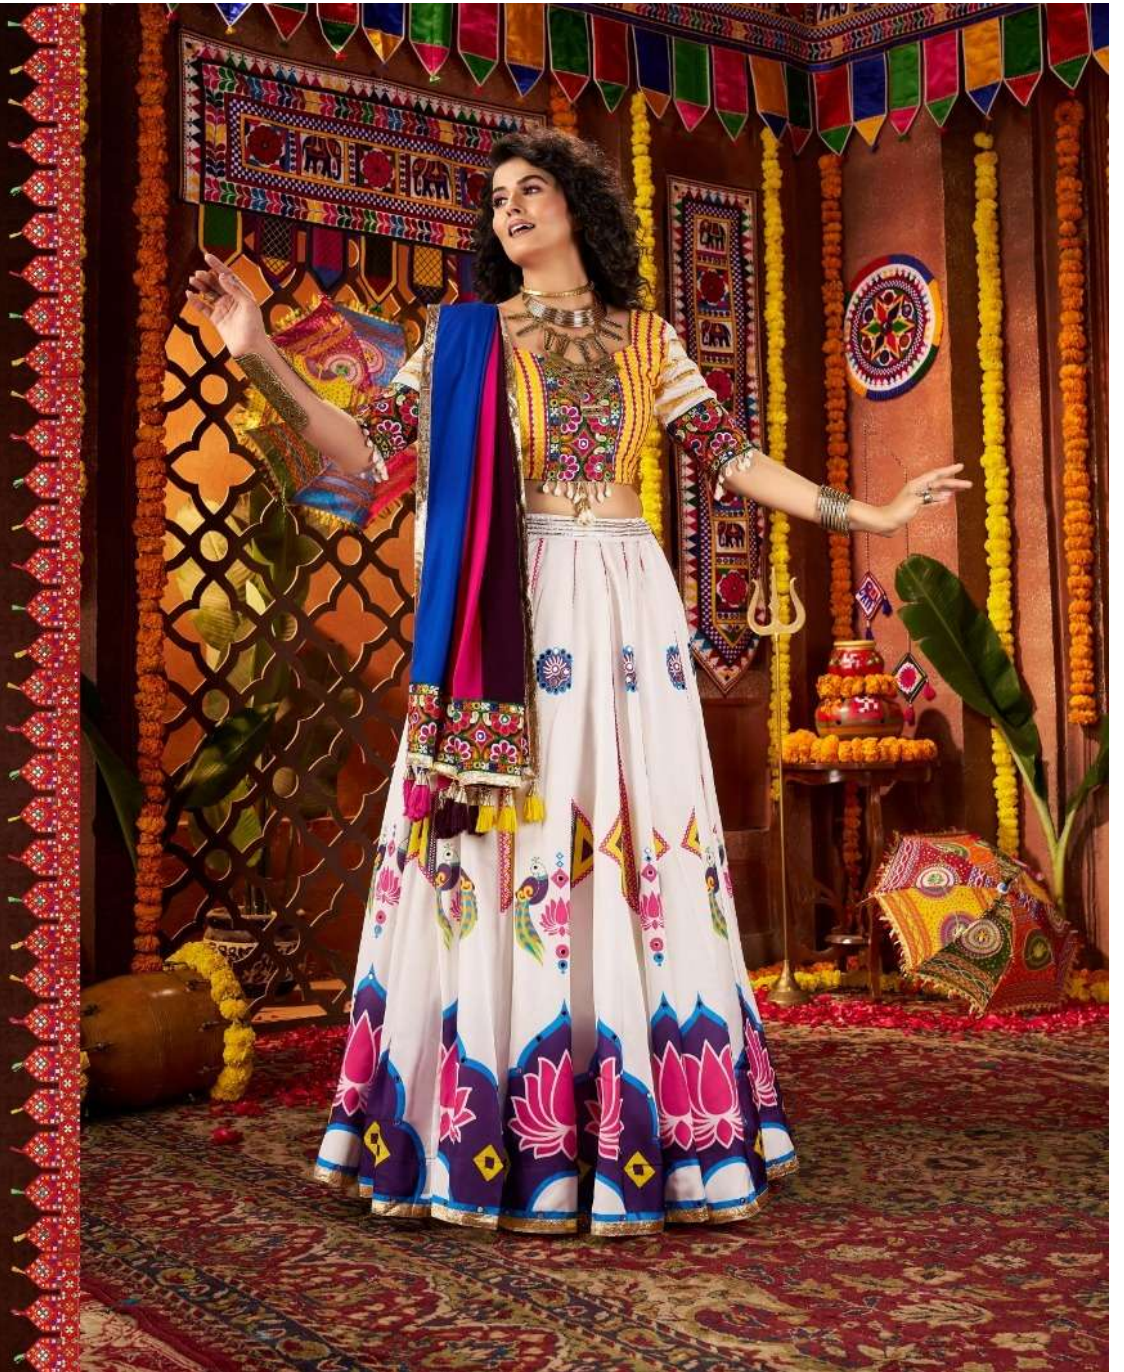

卐 bhkala®

RASS - 11064

शुभकला

शुभकला

RASS - 11065

Design NO. (SKU)	Color	Lehenga Fabric	Choli Fabric	Dupatta Fabric	SIZE (Full Stitched) (M-38 SIZE) With Customise upto 44 INCH	Lehenga Flair	Lehenga Work	Choli Work	Dupatta Work	Weight (KG)
11061	Purple	Viscose Cotton	Viscose Cotton	Viscose Cotton	Choli Chest: 38 INCH Choli Length: 15 INCH Lehenga Waist: 42 INCH Lehenga Length: 40 INCH Dupatta Length: 2.30 MTR	9 MTR	Digital Printed with Multi Thread and Mirror Work	Multi Thread with Mirror and Kodi Hand Work	Patch Work	2
11062	Black	Gajji Silk	Gajji Silk	Gajji Silk	Choli Chest: 38 INCH Choli Length: 15 INCH Lehenga Waist: 42 INCH Lehenga Length: 40 INCH Dupatta Length: 2.30 MTR	9 MTR	Digital Printed with Mirror Work	Print With Multi Thread and Mirror Work	Print With Mirror Work	2
11063	White	Gajji Silk	Art Silk	Viscose Cotton	Choli Chest: 38 INCH Choli Length: 15 INCH Lehenga Waist: 42 INCH Lehenga Length: 40 INCH Dupatta Length: 2.30 MTR	9 MTR	Digital Printed with Mirror Work	Multi Thread with Mirror and Kodi Hand Work	Multi Patch Work Lace on Border	2
11064	Multi Color	Gajji Silk	Viscose Cotton	Satin Silk	Choli Chest: 38 INCH Choli Length: 15 INCH Lehenga Waist: 42 INCH Lehenga Length: 40 INCH Dupatta Length: 2.30 MTR	9 MTR	Digital Printed with Mirror Work	Multi Thread with Mirror and Kodi Hand Work	Multi Thread with Mirror Work	2
11065	White	Gajji Silk	Gajji Silk	Gajji Silk	Choli Chest: 38 INCH Choli Length: 15 INCH Lehenga Waist: 42 INCH Lehenga Length: 40 INCH Dupatta Length: 2.30 MTR	9 MTR	Digital Printed with Mirror Work	Print With Multi Thread and Mirror Work	Print With Mirror Work	2