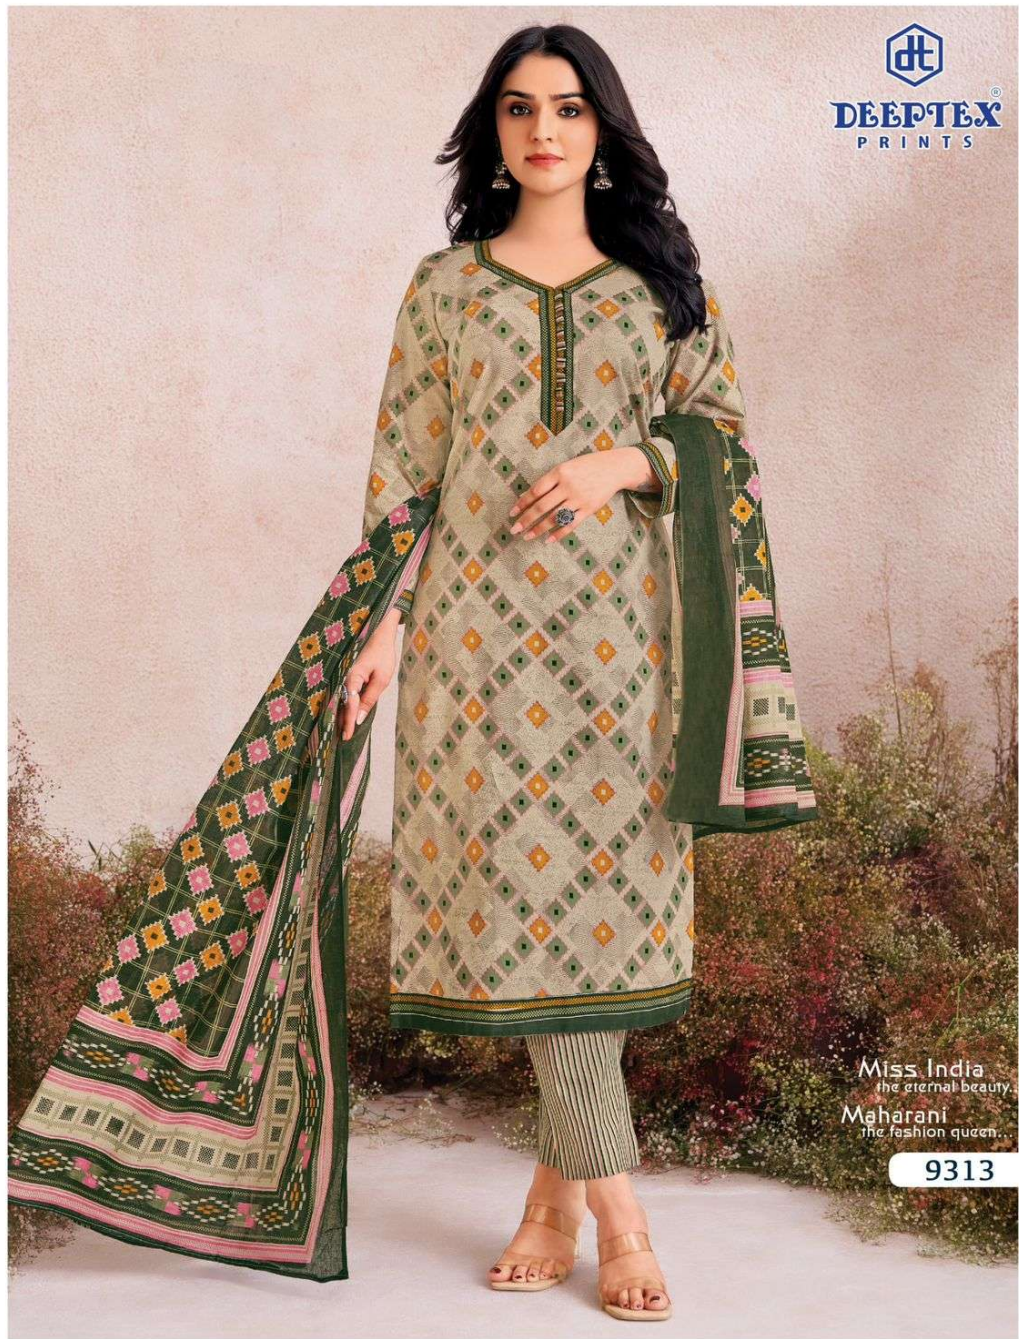

dt
DEEPTEX®
PRINTS

Miss India
the eternal beauty.
Maharani
the fashion queen.

9313