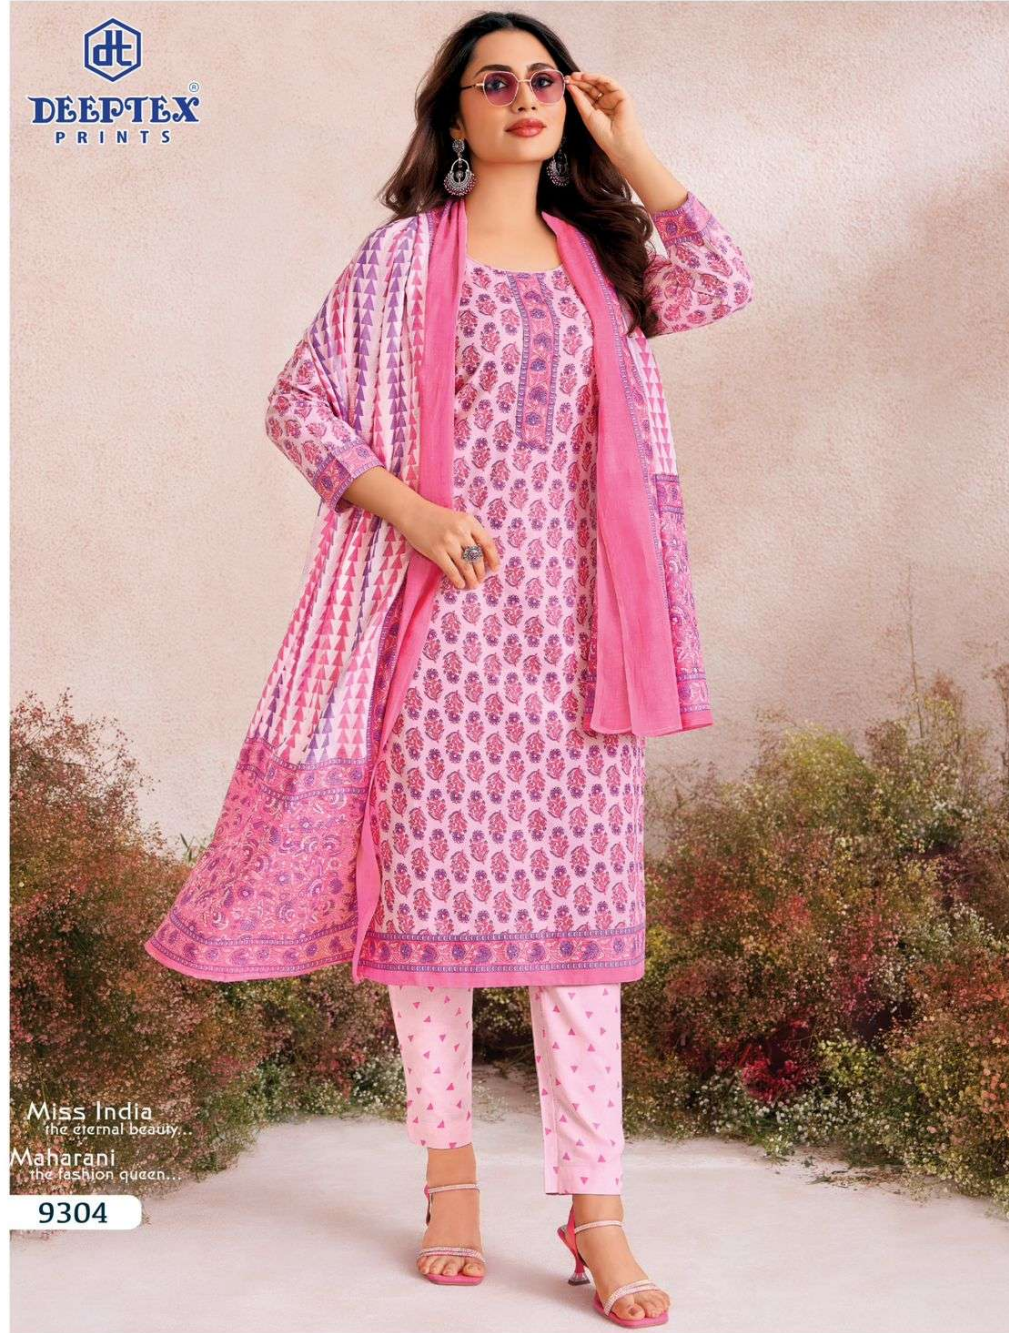

Maharani
the fashion queen...

9302

DEEPTEX[®]
PRINTS

Miss India
the eternal beauty.
Maharani
the fashion queen.

9309

A woman with long dark hair is standing outdoors, wearing a light-colored kurta with a small, repeating pattern and a dupatta with a large, intricate geometric pattern in shades of teal, black, and white. She is also wearing teal and white striped leggings and white sandals. The background is a soft-focus outdoor setting with some greenery and a light-colored wall.

9306

DEEPTEX[®]
PRINTS

Miss India
the eternal beauty.
Maharani
the fashion queen.

9315

DEEPTEX
PRINTS

Miss India
the eternal beauty..

Maharani
the fashion queen..

9304