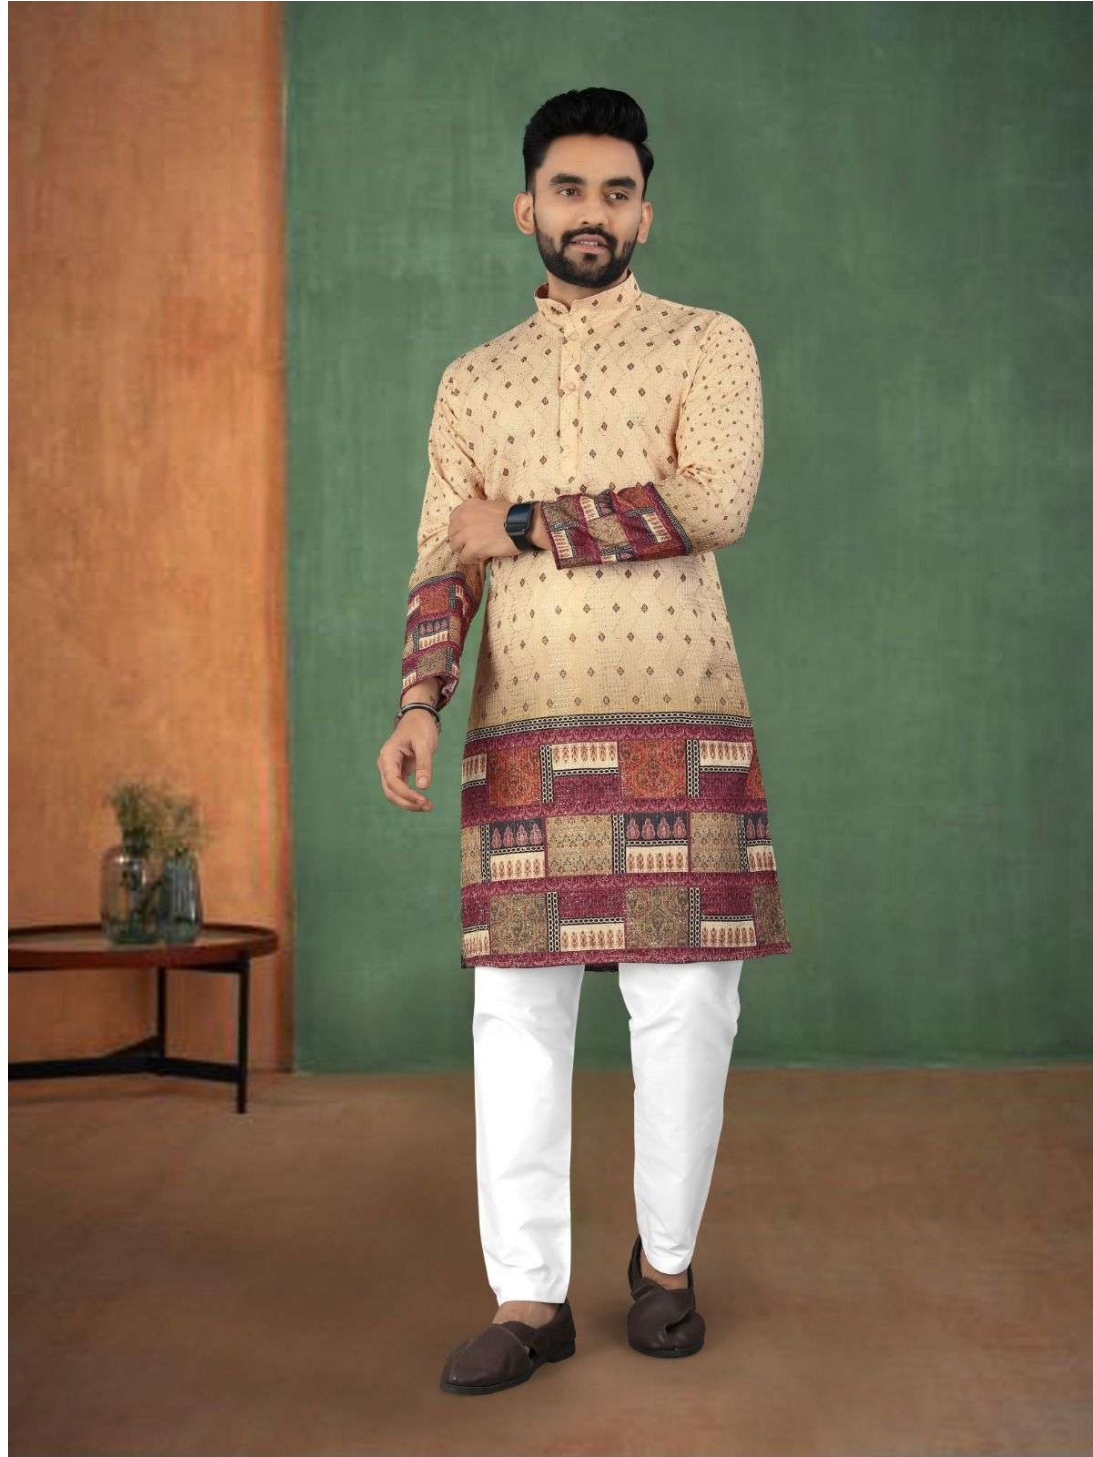

BLUE HILLS

BLUE HILLS

BLUE HILLS

BLUE HILLS

		SIZE CHART	IN INCHES
SIZE NO:	KURTAS CHEST (WITH LOOSING)	KURTA LENGTH	SHOULDER
M(38)	42"	40"	17.5"
L(40)	44"	41"	18"
XL(42)	46"	42"	19"
XXL(44)	48"	42"	19.5"