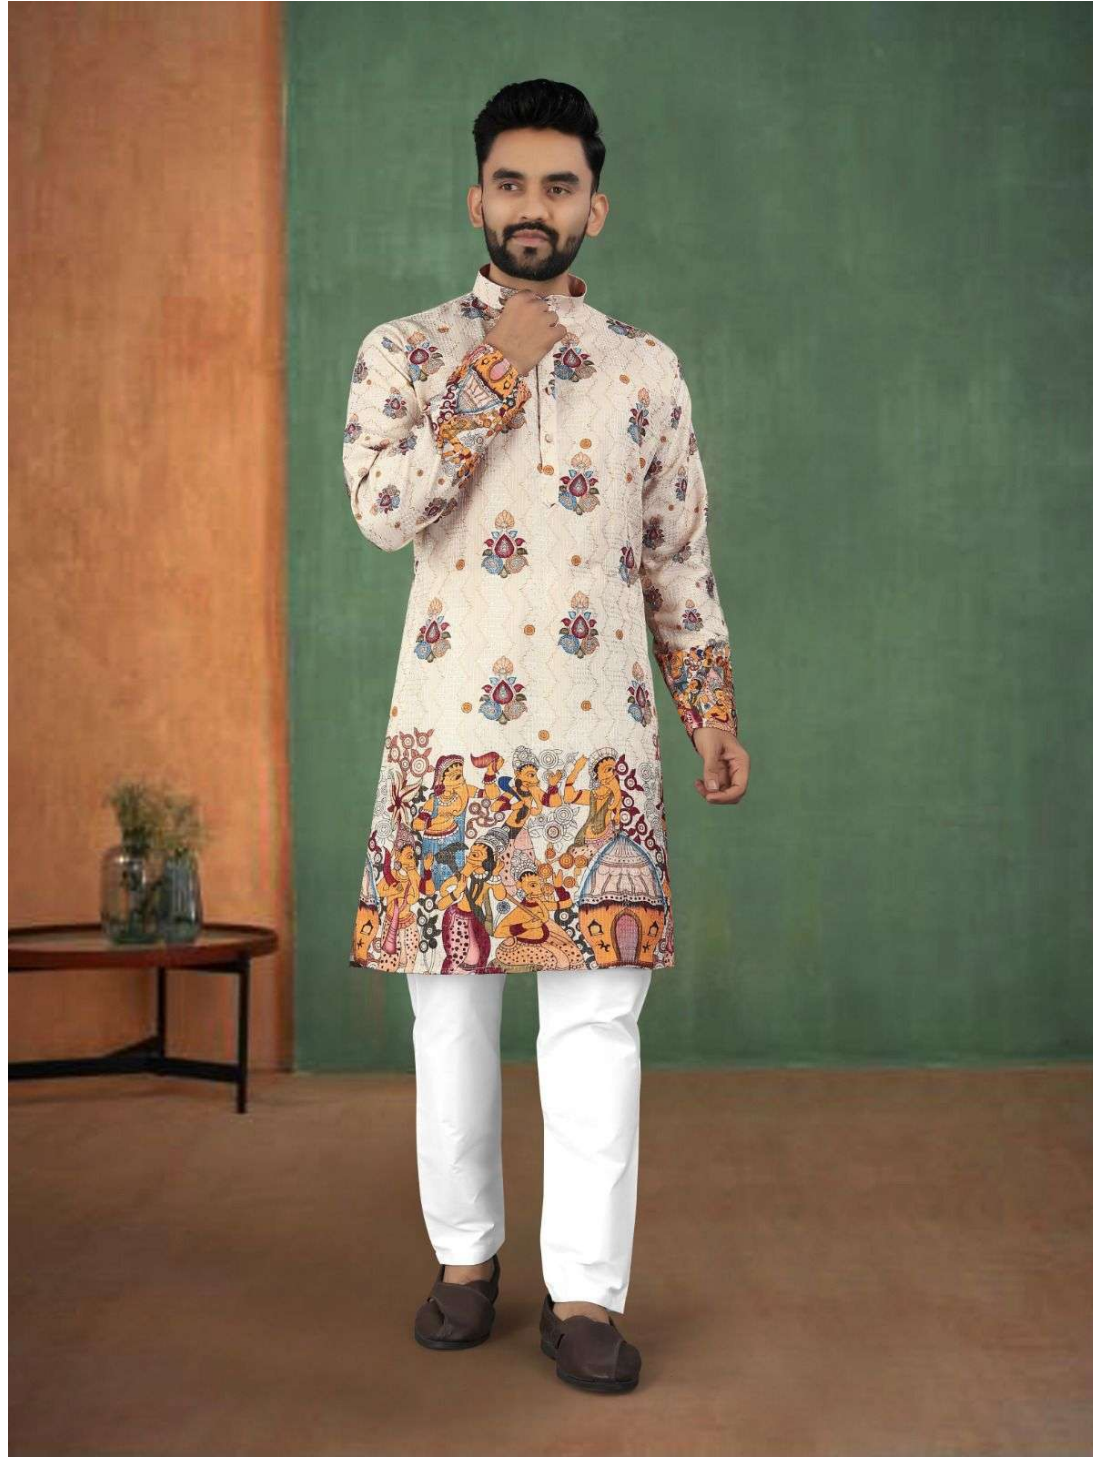

BLUE HILLS

BLUE HILLS

BLUE HILLS

BLUE HILLS

		SIZE CHART	IN INCHES
SIZE NO:	KURTAS CHEST (WITH LOOSING)	KURTA LENGTH	SHOULDER
M(38)	42"	40"	17.5"
L(40)	44"	41"	18"
XL(42)	46"	42"	19"
XXL(44)	48"	42"	19.5"